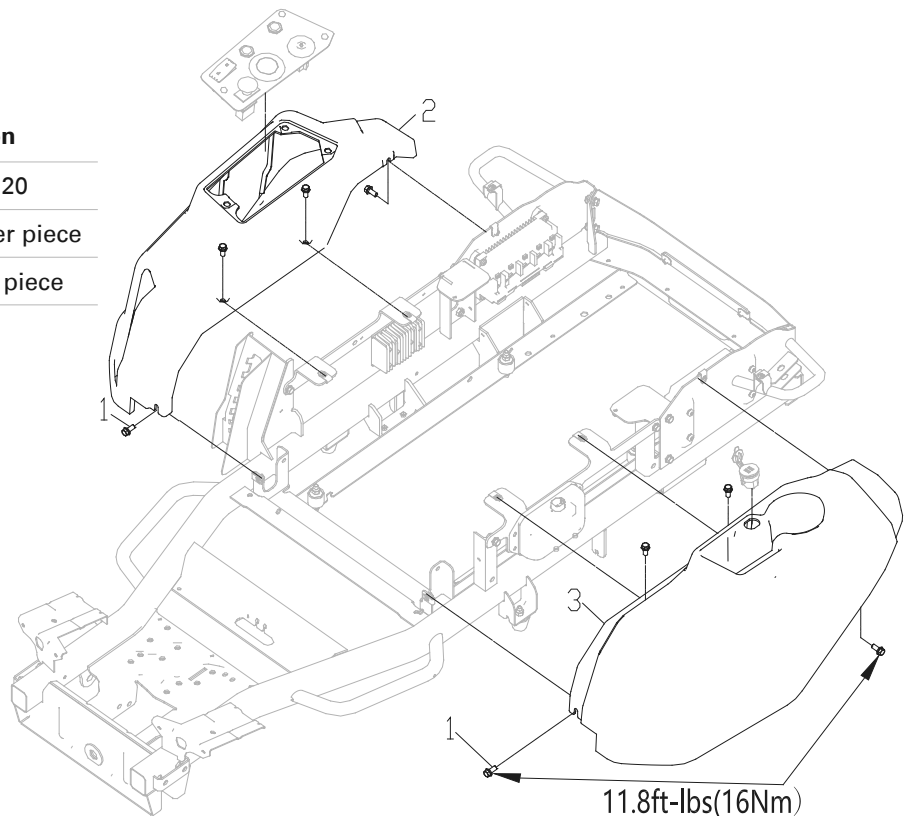

Left & Right Covers Fig 24

Item No.	JAK Max Part No.	Greenworks Part No.	Description
24-1	JMGW312	R0200534-00	Bolt M8 x 20
24-2	-	R0202016-00	Right cover piece
24-3	-	R0202017-00	Left cover piece