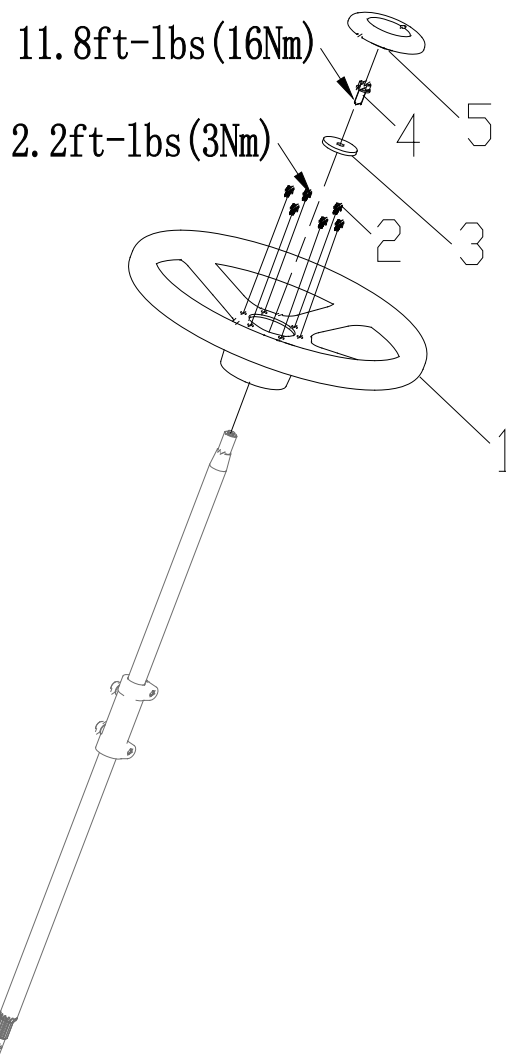

Steering Wheel Fig 64

Item No.	JAK Max Part No.	Greenworks Part No.	Description
64-1	JMGW433	R0202068-00	Steering wheel
64-2	JMGW408	R0203456-00	Bolt, spring washer and flat washer assembly
64-3	JMGW374	R0202069-00	Washer
64-4	JMGW312	R0200534-00	Bolt M8 × 20
64-5	JMGW344	R0202070-00	Middle cover plate

Pedals Fig 65 (opposite page)

Item No.	JAK Max Part No.	Greenworks Part No.	Description
65-1	JMGW315	R0201376-00	Screw
65-2	JMGW345	R0200349-00	Bolt
65-3	JMGW434	R0202071-00	Pedal
65-4	JMGW469	R0203257-00	Brake swing arm
65-5	JMGW320	R0200520-00	Lock nut M8
65-6	JMGW375	R0202073-00	Split pin
65-7	JMGW340	R0200547-00	Washer
65-8	JMGW435	R0202074-00	Brake cable
65-9	-	R0202075-00	Brake swing arm
65-10	-	R0202076-00	Press board
65-11	JMGW312	R0200534-00	Bolt M8 × 20

Item No.	JAK Max Part No.	Greenworks Part No.	Description
65-12	JMGW436	R0202077-00	Brake extension spring
65-13	JMGW437	R0202078-00	Switch base
65-14	JMGW346	R0200366-00	Brake safety switch
65-15	JMGW366	R0201539-00	Screw
65-16	JMGW367	R0201540-00	Washer
65-17	JMGW368	R0201541-00	Pad
65-18	JMGW416	R0201542-00	Accelerator
65-19	-	R0202079-00	Pedal
65-20	JMGW438	R0202080-00	Brake spring
65-21	JMGW439	R0202081-00	Support bracket
65-22	JMGW310	R0200548-00	Washer