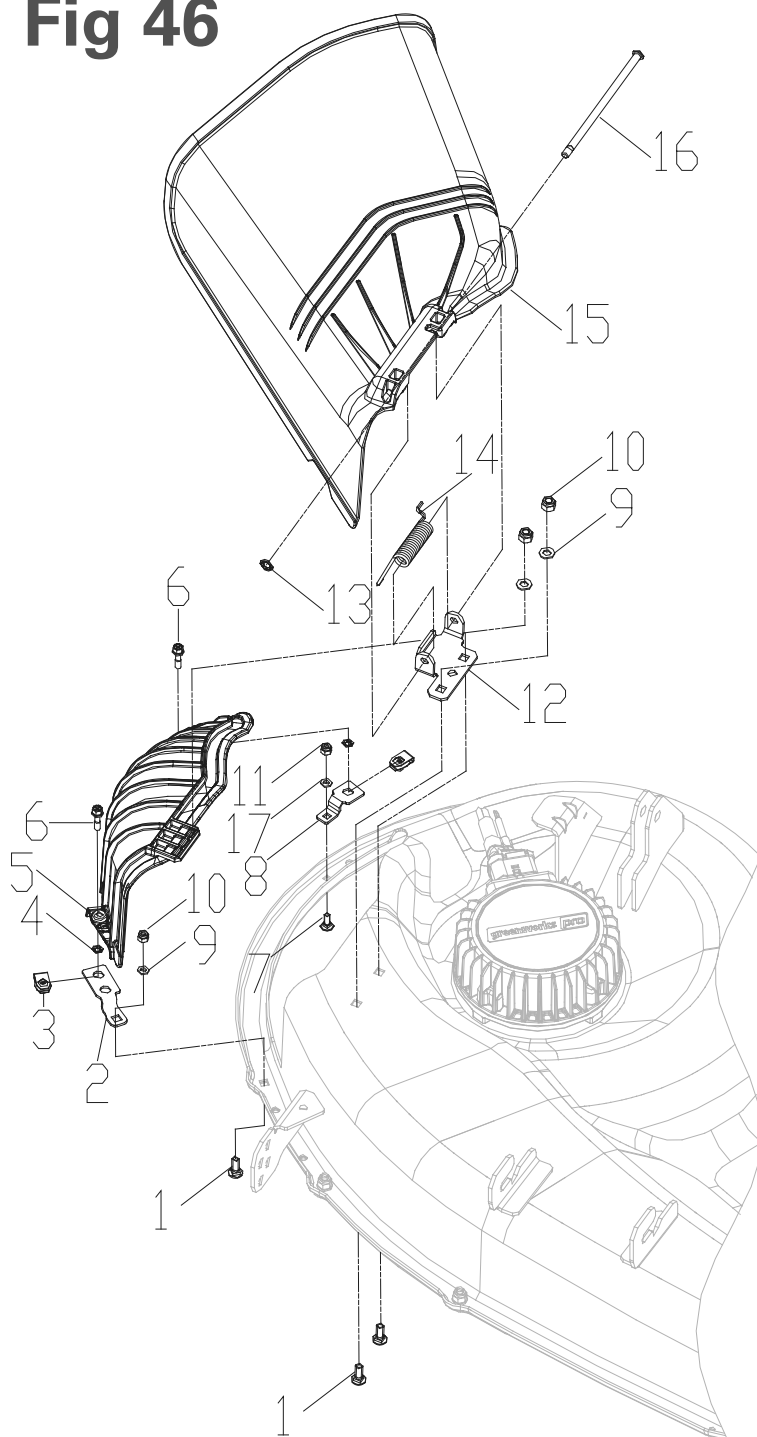

Discharge Chute Fig 46

Item No.	JAK Max Part No.	Greenworks Part No.	Description
46-1	JMGW337	R0200526-00	Bolt
46-2	JMGW449	R0202296-00	Fixed seat
46-3	JMGW311	R0201314-00	Nut plate M6
46-4	JMGW391	R0202297-00	Bearing clip
46-5	JMGW450	R0202298-00	Mulch cover
46-6	JMGW392	R0202299-00	Custom bolt
46-7	JMGW393	R0202300-00	Bolt
46-8	JMGW451	R0202301-00	Fixed seat
46-9	JMGW310	R0200548-00	Washer
46-10	JMGW339	R0200569-00	Lock nut M8
46-11	JMGW319	R0200518-00	Lock nut M6
46-12	JMGW452	R0202302-00	Support plate
46-13	JMGW453	R0202303-00	Bearing clip
46-14	JMGW454	R0202304-00	Torsional spring
46-15	JMGW485	R0202305-00	Discharge chute cover
46-16	JMGW455	R0202306-00	Fixed pin
46-17	JMGW340	R0200547-00	Washer