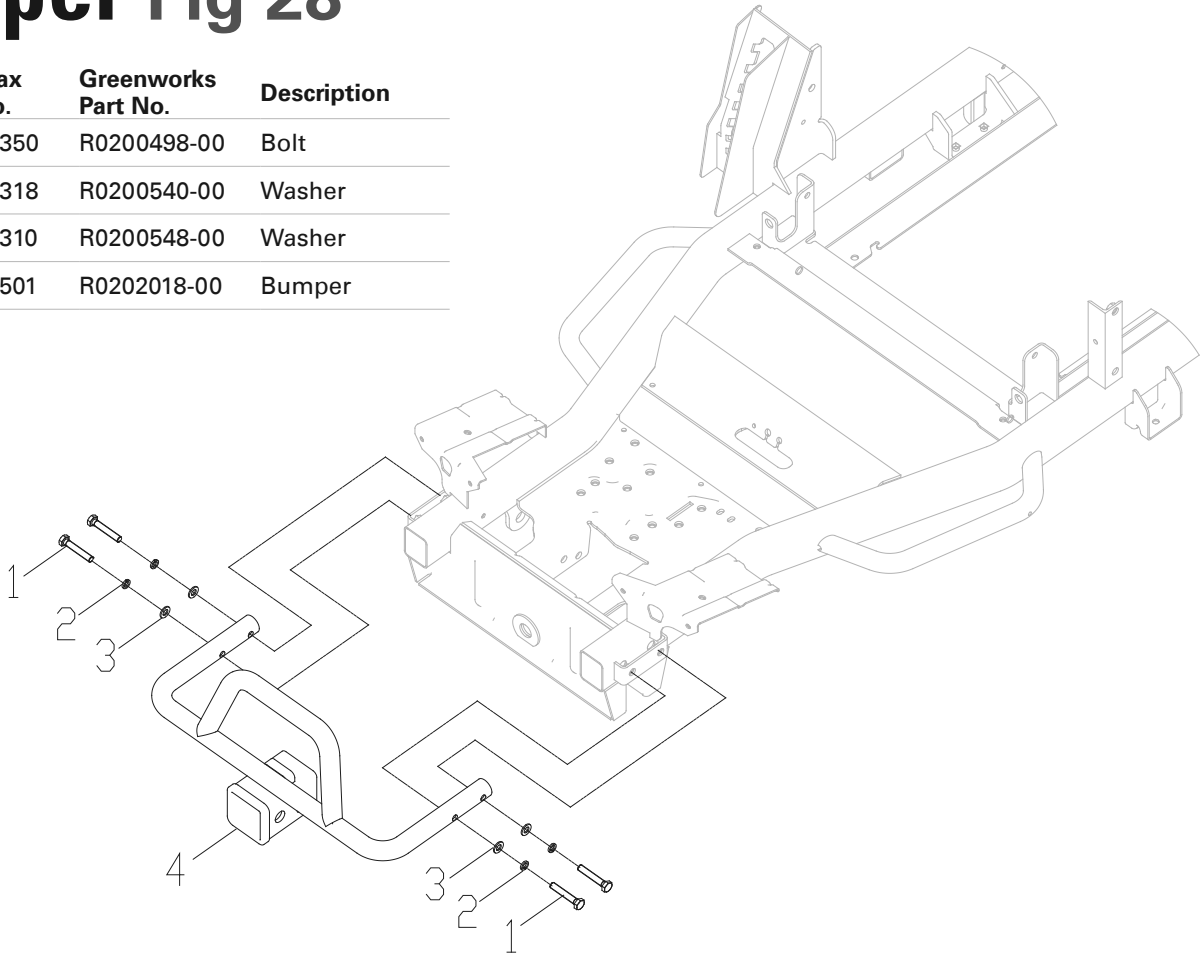

Bumper Fig 28

Item No.	JAK Max Part No.	Greenworks Part No.	Description
28-1	JMGW350	R0200498-00	Bolt
28-2	JMGW318	R0200540-00	Washer
28-3	JMGW310	R0200548-00	Washer
28-4	JMGW501	R0202018-00	Bumper