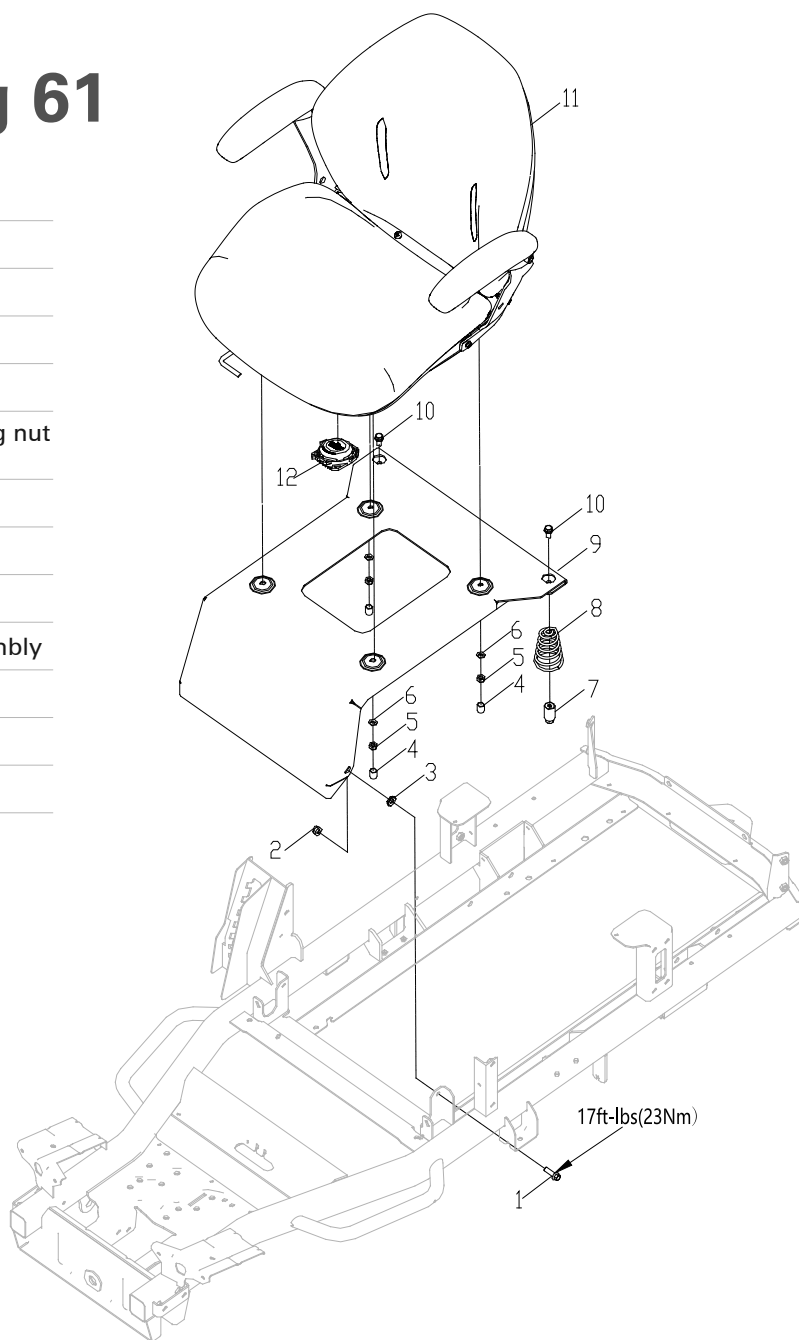

Seat & Mount Fig 61

Item No.	JAK Max Part No.	Greenworks Part No.	Description
61-1	-	R0200398-00	Bolt
61-2	JMGW335	R0200496-00	Lock nut M8
61-3	-	R0201528-00	Sleeve
61-4	JMGW379	R0202186-00	Protective sleeve
61-5	JMGW357	R0200571-00	Nylon self-locking nut 5/16-18
61-6	JMGW310	R0200548-00	Washer
61-7	JMGW370	R0202039-00	Limited rod
61-8	JMGW462	R0203169-00	Spring
61-9	-	R0202040-00	Fixed plate assembly
61-10	JMGW312	R0200534-00	Bolt M8 x 20
61-11	JMGW504	R0203253-00	Seat
61-12	JMGW498	R0203239-00	Seat switch