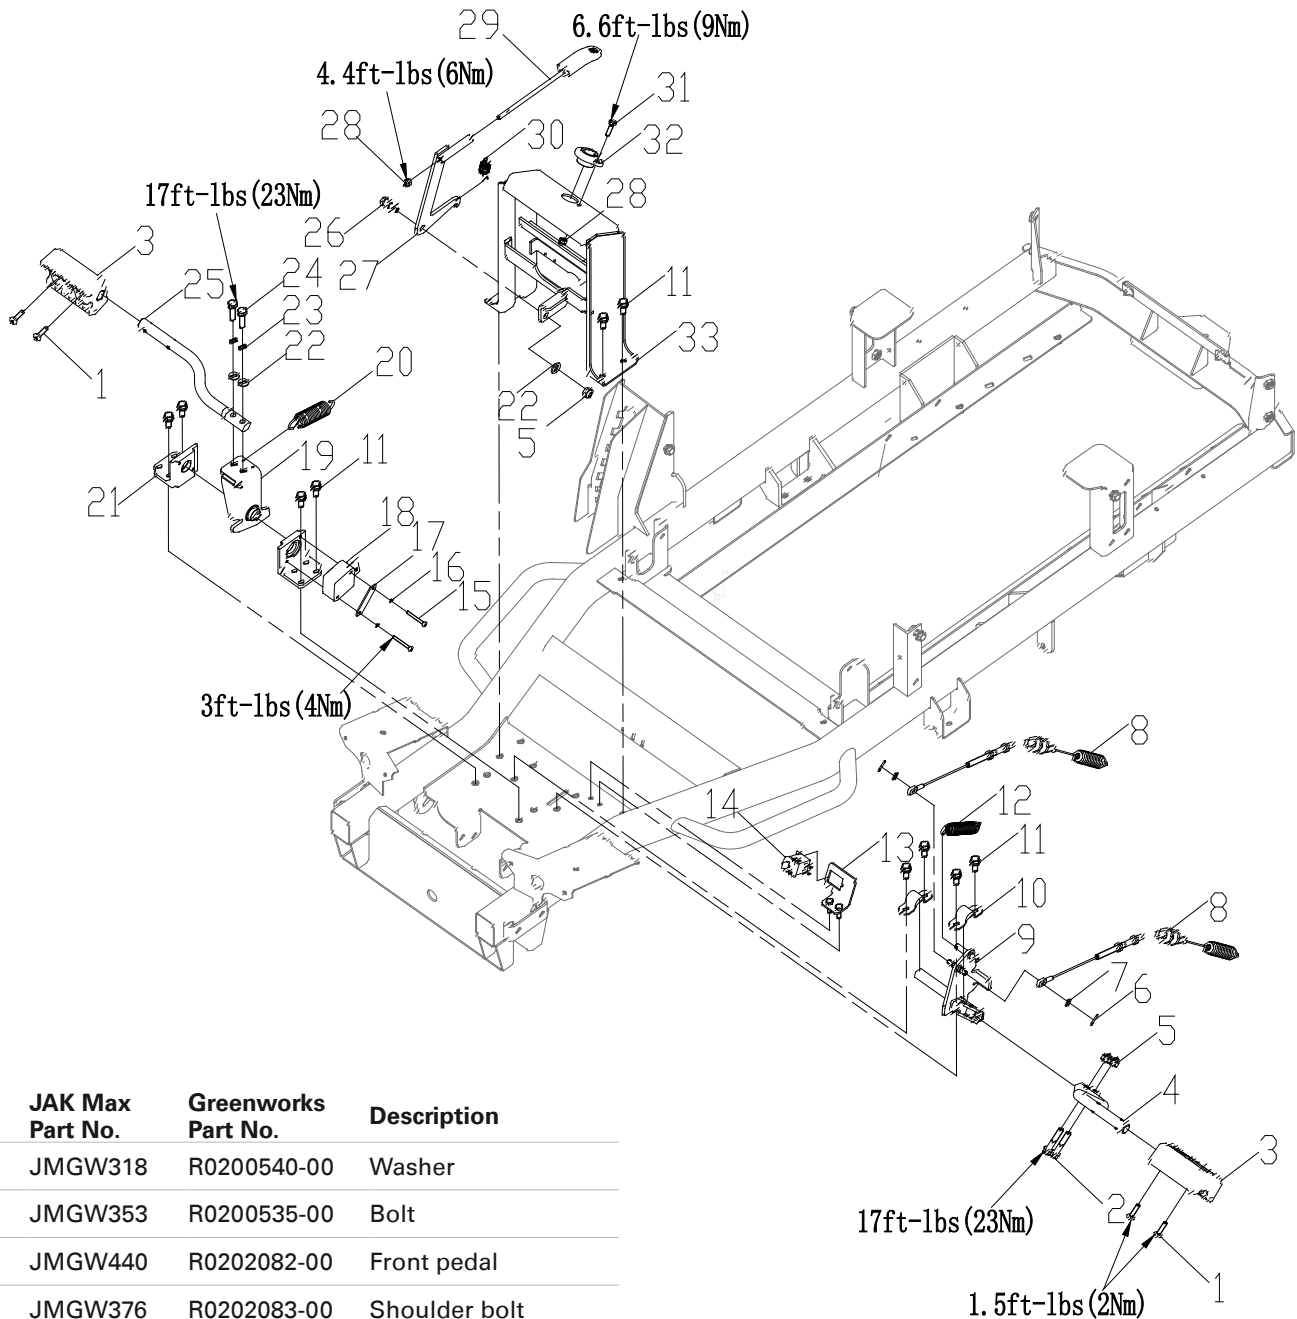

Pedals Fig 65 (continued)

Item No.	JAK Max Part No.	Greenworks Part No.	Description
65-23	JMGW318	R0200540-00	Washer
65-24	JMGW353	R0200535-00	Bolt
65-25	JMGW440	R0202082-00	Front pedal
65-26	JMGW376	R0202083-00	Shoulder bolt
65-27	JMGW441	R0202084-00	Rod
65-28	JMGW319	R0200518-00	Lock nut M6
65-29	JMGW442	R0202085-00	Parking handle
65-30	JMGW377	R0202086-00	Spring
65-31	JMGW334	R0200384-00	Bolt
65-32	JMGW378	R0202087-00	Nylon sleeve
65-33	-	R0202088-00	Bracket