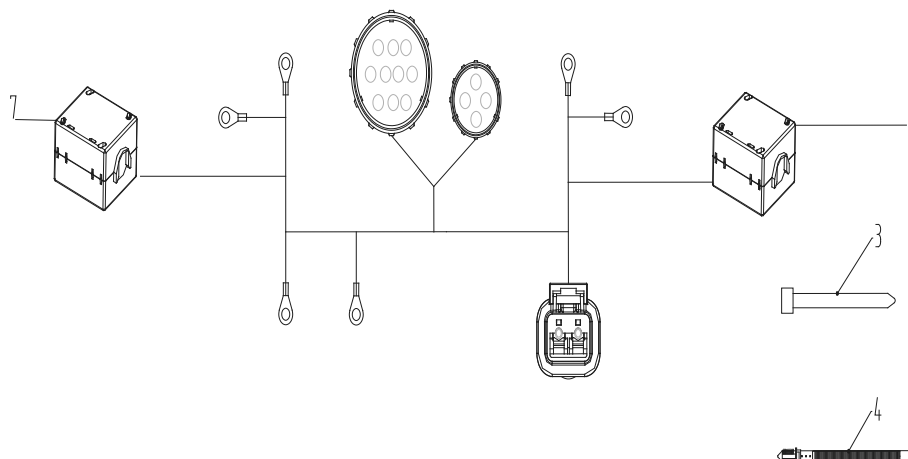

Wire Harness Fig 33

Item No.	JAK Max Part No.	Greenworks Part No.	Description
33-1	JMGW479	R0203866-00	Control harness assembly
33-2	JMGW470	R0203262-00	Power wiring harness
33-3	JMGW314	R0200390-00	Strip
33-4	JMGW316	R0202543-00	Strip
33-3	JMGW467	R0203240-00	Motor wiring harness
33-6	-	R0203864-00	Magnetic ring
33-7	-	R0203865-00	Magnetic ring