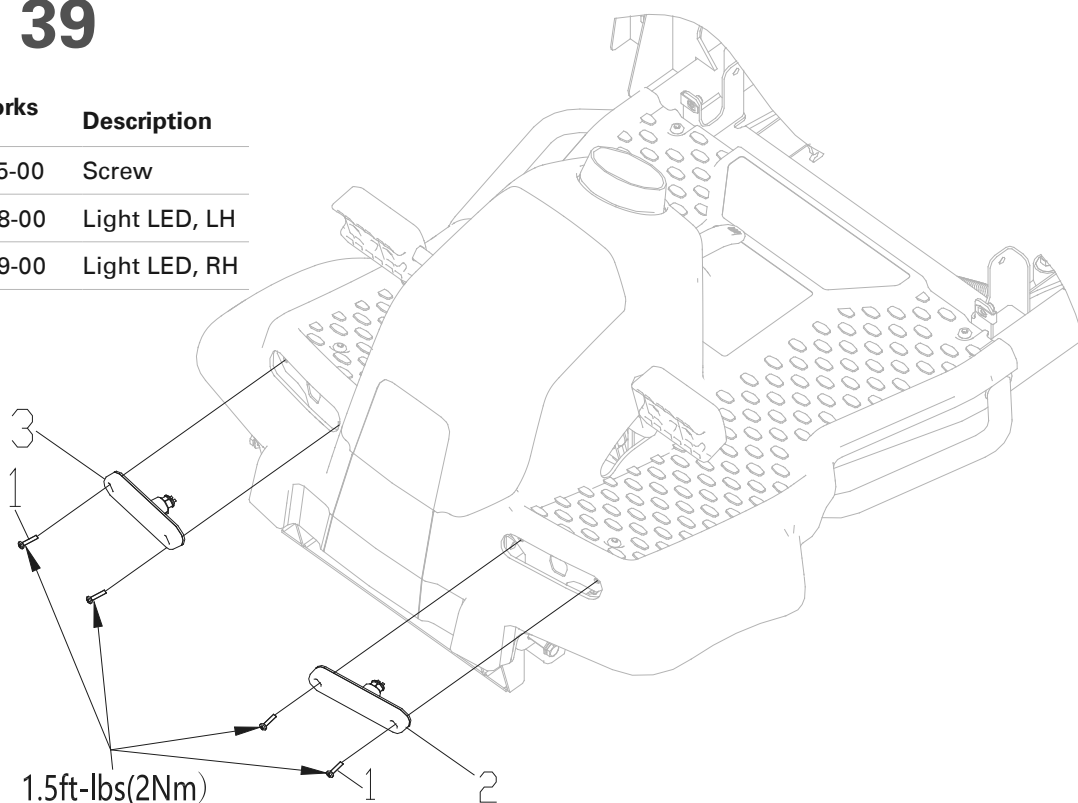

Lights Fig 39

Item No.	JAK Max Part No.	Greenworks Part No.	Description
39-1	-	R0201545-00	Screw
39-2	JMGW385	R0202278-00	Light LED, LH
39-3	JMGW386	R0202279-00	Light LED, RH