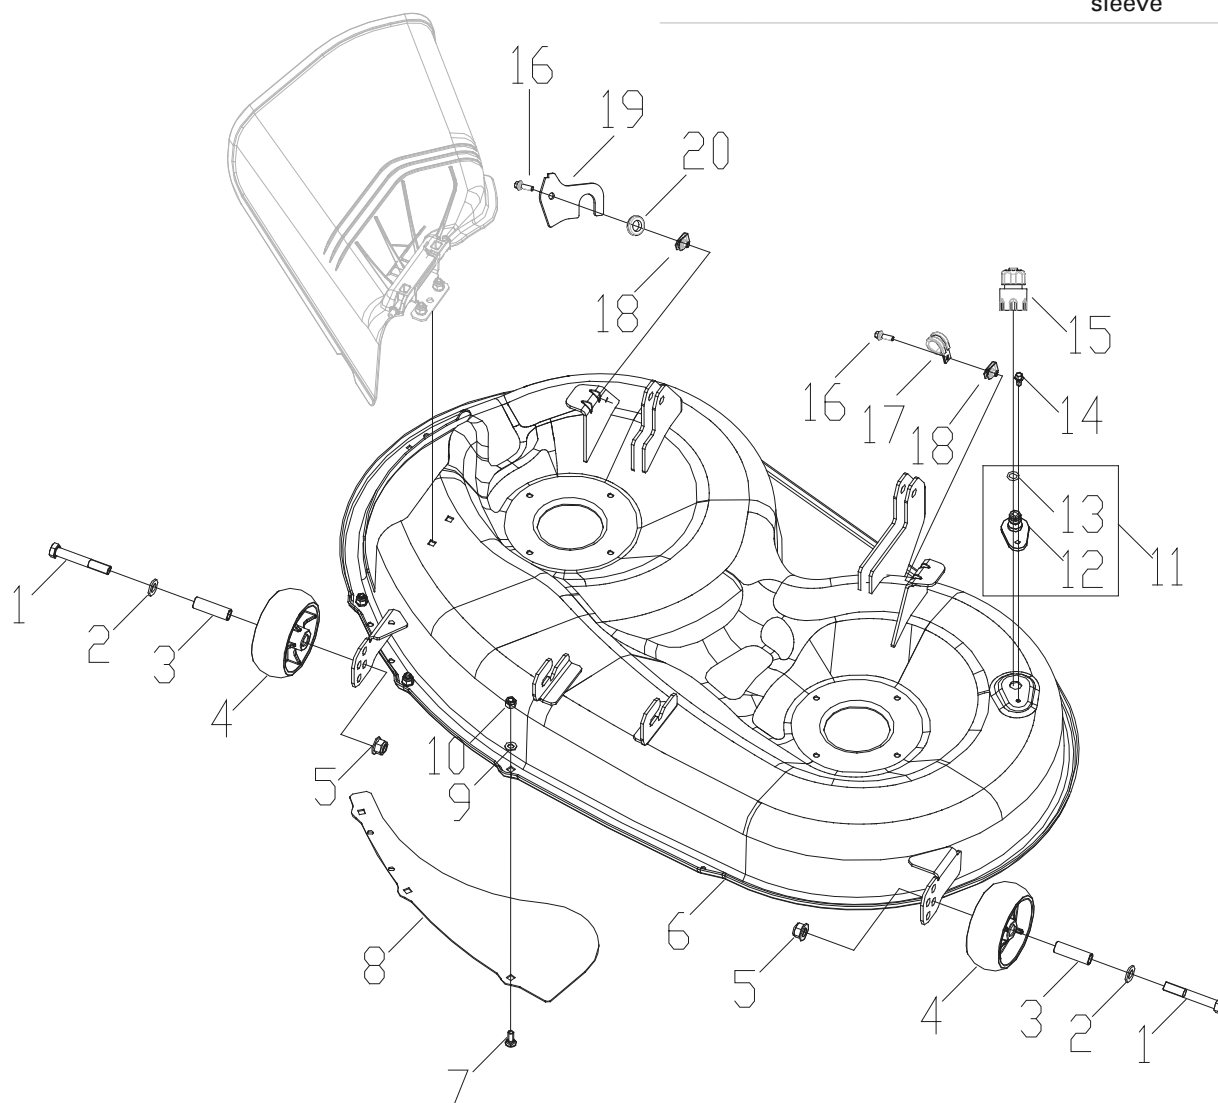

Deck Components Fig 42

Item No.	JAK Max Part No.	Greenworks Part No.	Description
42-1	JMGW349	R0200401-00	Bolt
42-2	JMGW355	R0200543-00	Washer
42-3	JMGW387	R0202286-00	Sleeve
42-4	JMGW388	R0202287-00	Deck wheel
42-5	JMGW351	R0200523-00	Lock nut M12
42-6	-	R0202288-00	42" deck
42-7	JMGW337	R0200526-00	Bolt
42-8	JMGW447	R0202289-00	Air fan
42-9	JMGW310	R0200548-00	Washer
42-10	JMGW339	R0200569-00	Lock nut M8

Item No.	JAK Max Part No.	Greenworks Part No.	Description
42-11	-	R0202290-00	Deck washout port assembly
42-12	JMGW389	R0202291-00	Deck washout port
42-13	JMGW405	R0203283-00	O-Ring
42-14	JMGW390	R0202294-00	Screw
42-15	JMGW475	R0203282-00	Garden hose adaptor
42-16	-	R0200507-00	Bolt
42-17	-	R0200412-00	Hose clamp
42-18	JMGW311	R0201314-00	Nut plate M6
42-19	-	R0203340-00	Cord clamp
42-20	-	R0203339-00	Wire protective sleeve