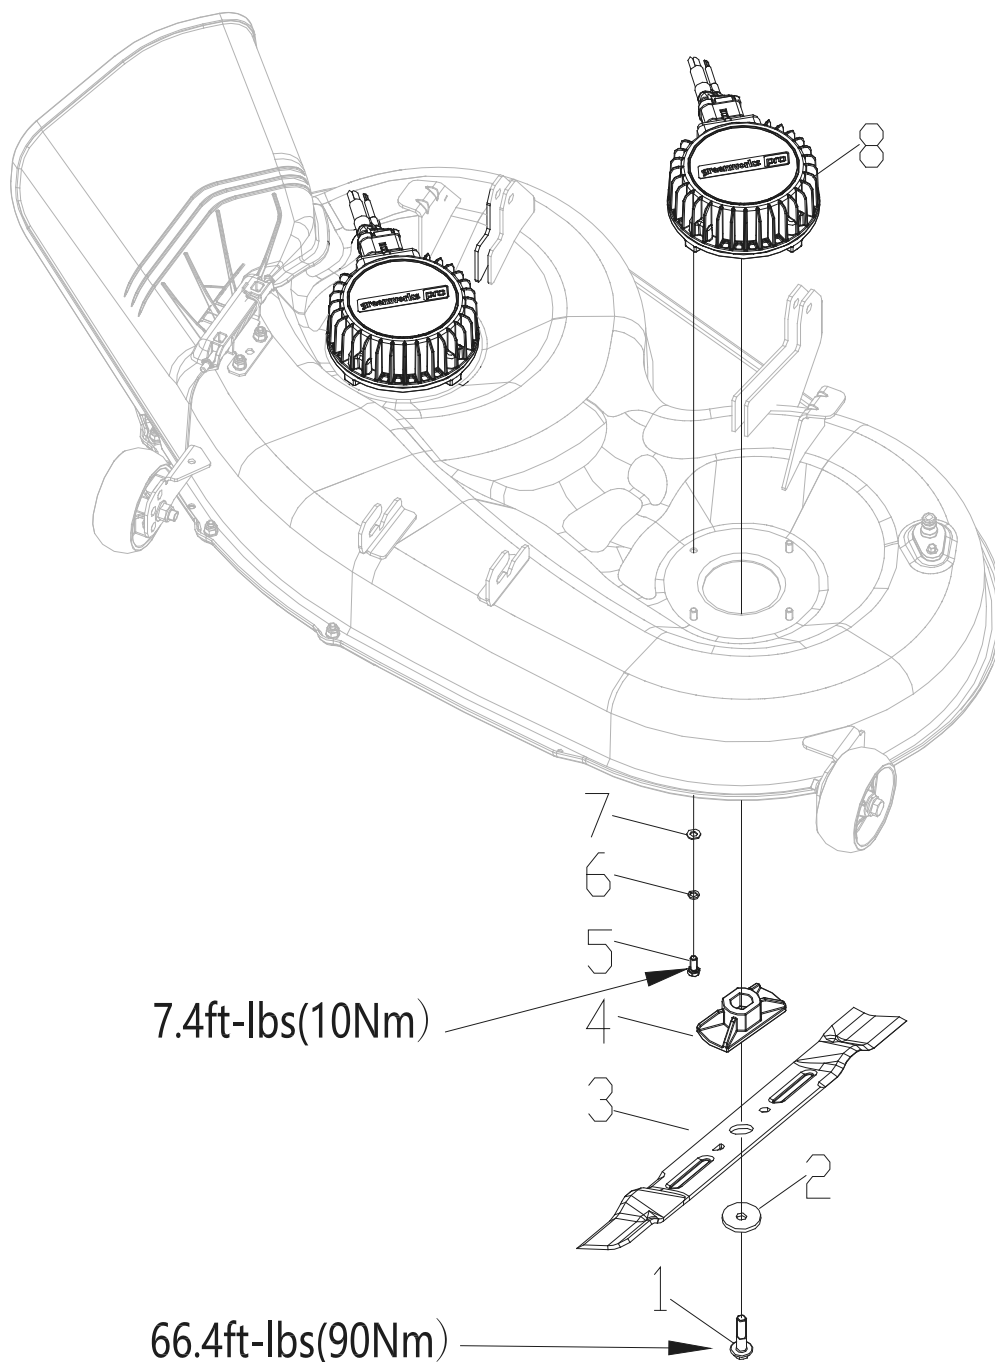

Deck, Motors & Blades Fig 41

Item No.	JAK Max Part No.	Greenworks Part No.	Description
41-1	JMGW331	R0202285-00	Bolt
41-2	JMGW330	R0202284-00	Washer
41-3	JMGW309	R0203256-00	Blade
41-4	JMGW329	R0202282-00	Blade seat

Item No.	JAK Max Part No.	Greenworks Part No.	Description
41-5	JMGW328	R0202281-00	Bolt
41-6	JMGW327	R0202280-00	Washer
41-7	JMGW310	R0200548-00	Washer
41-8	JMGW448	R0202292-00	Motor (60V)