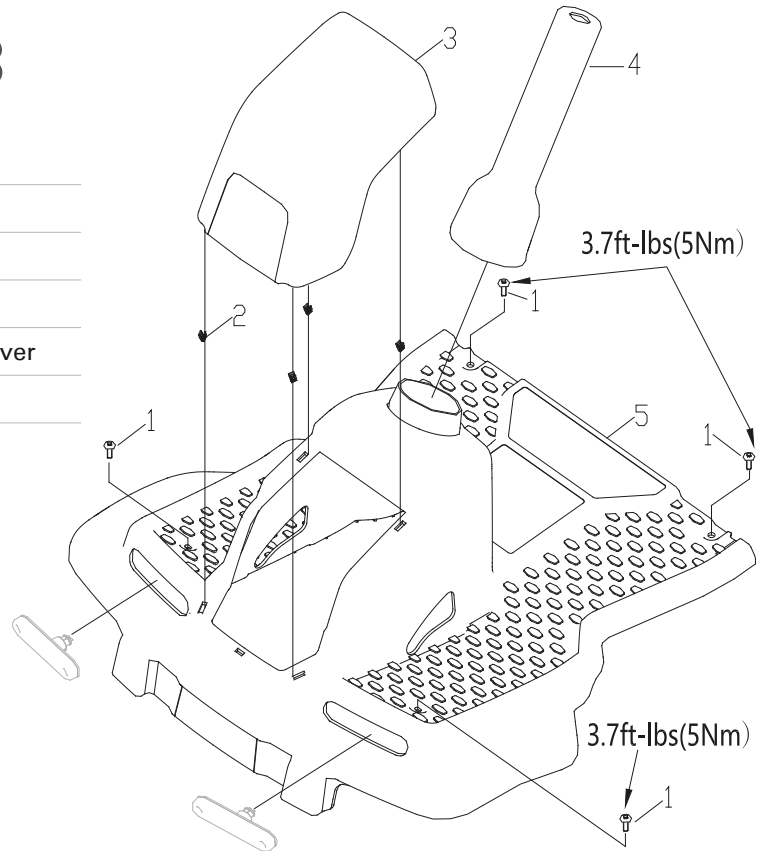

Toll Free P: 1800 604 281 E: sales@jakmax.com.au

www.jakmax.com.au

Frame Fig 21

Item No.	JAK Max Part No.	Greenworks Part No.	Description
21-01	-	R0200549-00	Nut M8
21-02	JMGW312	R0200534-00	Bolt M8 × 20
21-03	-	R0203249-00	Mounting plate
21-04	JMGW320	R0200520-00	Lock nut M8
21-05	-	R0203158-00	Washer
21-06	-	R0201412-00	Rubber bumper
21-07	-	R0200710-00	Rubber bumper
21-08	-	R0202007-00	Mounting plate
21-09	-	R0203161-00	Frame

Item No.	JAK Max Part No.	Greenworks Part No.	Description
21-10	JMGW311	R0201314-00	Nut plate M6
21-11	-	R0203272-00	Bracket
21-12	JMGW315	R0201376-00	Screw
21-13	-	R0203273-00	Bracket

Rear Cover Fig 22

Item No.	JAK Max Part No.	Greenworks Part No.	Description
22-1	-	R0203393-00	Mounting plate
22-2	JMGW319	R0200518-00	Lock nut M6
22-3	JMGW311	R0201314-00	Nut plate M6
22-4	-	R0202009-00	Bucket
22-5	JMGW315	R0201376-00	Screw

Left & Right Covers Fig 24

Item No.	JAK Max Part No.	Greenworks Part No.	Description
24-1	JMGW312	R0200534-00	Bolt M8 x 20
24-2	-	R0202016-00	Right cover piece
24-3	-	R0202017-00	Left cover piece

Bumper Fig 28