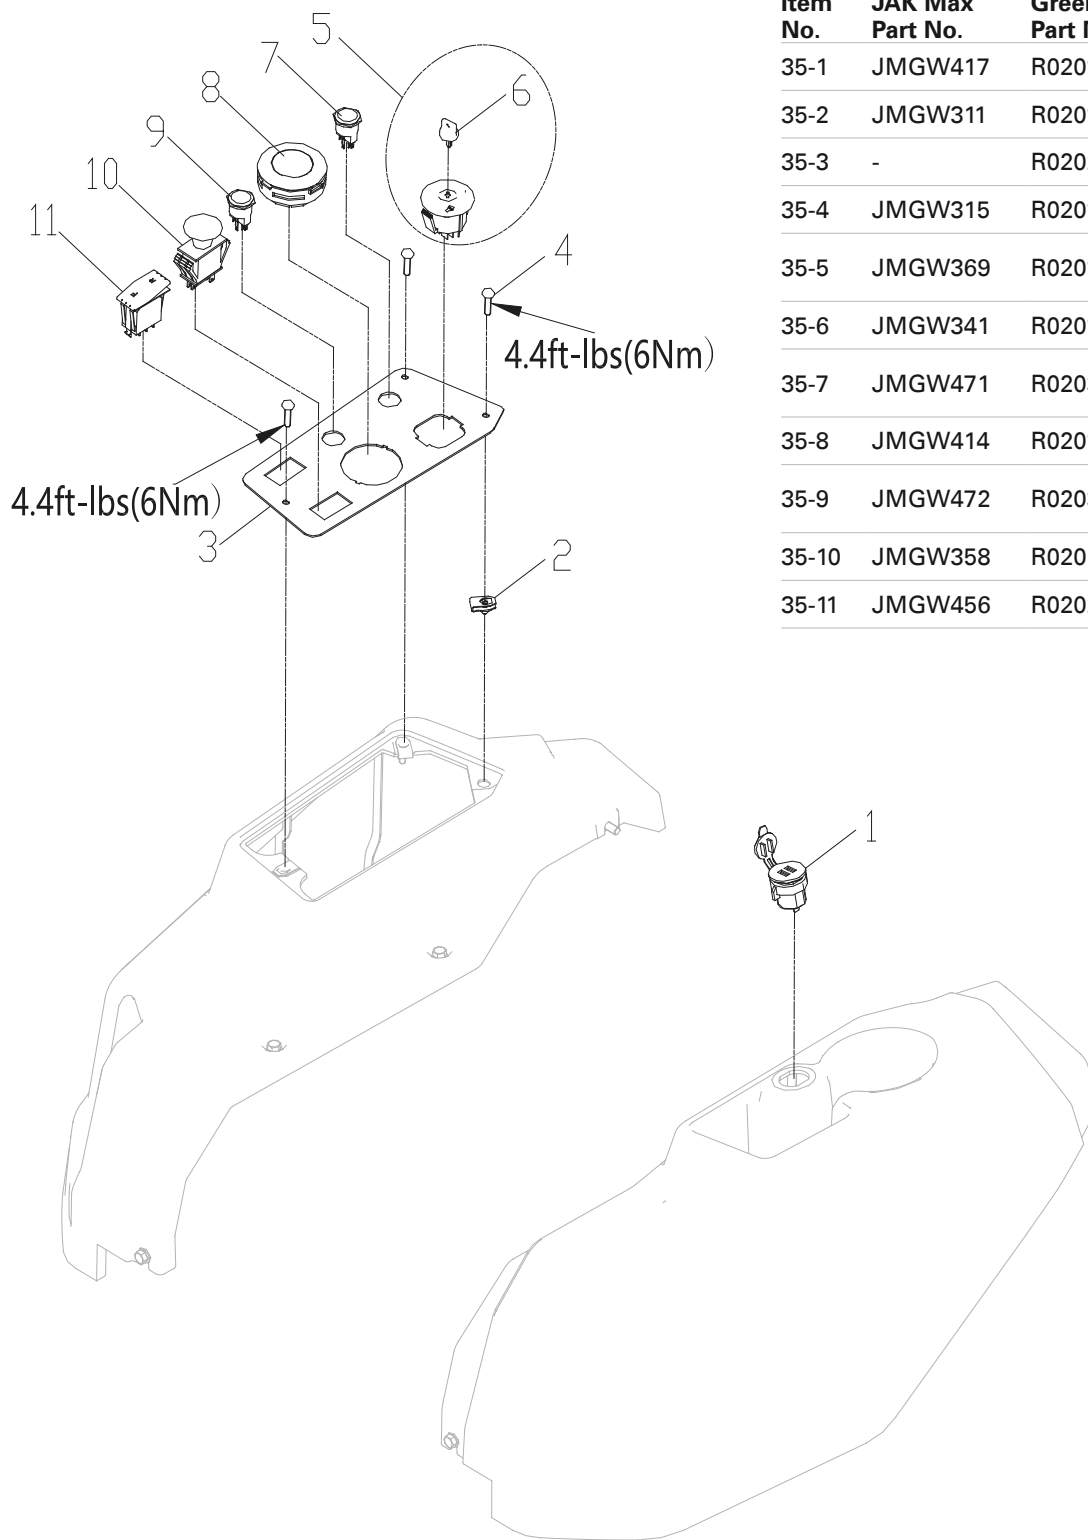

Electrical Switches & Parts Fig 35

Item No.	JAK Max Part No.	Greenworks Part No.	Description
35-1	JMGW417	R0201612-00	USB
35-2	JMGW311	R0201314-00	Nut plate M6
35-3	-	R0202031-00	Switch panel
35-4	JMGW315	R0201376-00	Screw
35-5	JMGW369	R0201611-00	Ignition switch with key
35-6	JMGW341	R0201216-00	Key
35-7	JMGW471	R0203264-00	Reverse mowing switch
35-8	JMGW414	R0201217-00	Display
35-9	JMGW472	R0203265-00	Cruise control switch
35-10	JMGW358	R0200717-00	PTO switch
35-11	JMGW456	R0202309-00	Direction switch