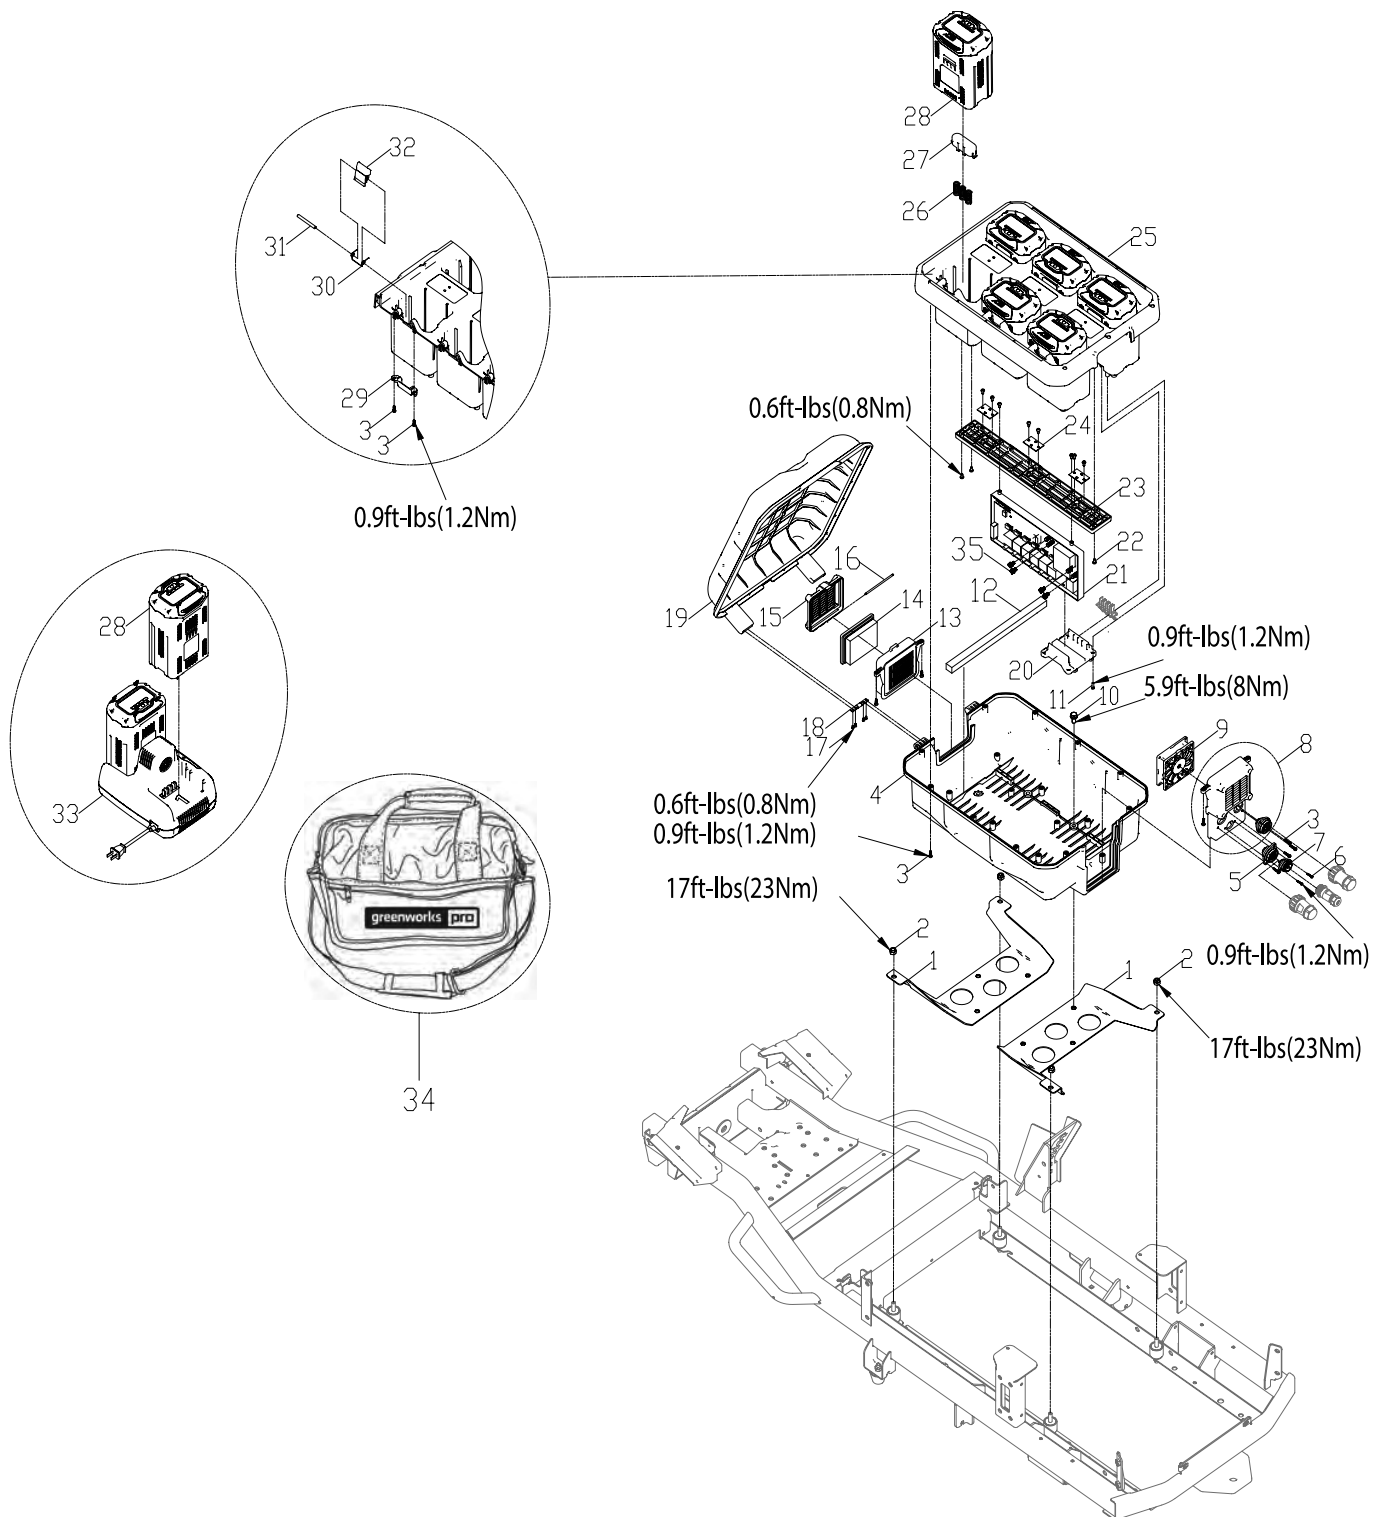

Battery & Charger Fig 31 (opposite page)

Item No.	JAK Max Part No.	Greenworks Part No.	Description
31-1	-	R0202636-00	Bracket
31-2	JMGW320	R0200520-00	Lock nut M8
31-3	-	R0202637-00	Screw
31-4	JMGW486	R0202638-00	Base
31-5	JMGW496	R0203228-00	Power cord
31-6	JMGW407	R0203425-00	Screw with cross recess
31-7	JMGW499	R0203405-00	Battery compartment power cord
31-8	JMGW497	R0203229-00	Battery compartment communication wire
31-9	JMGW487	R0202640-00	Fan
31-10	JMGW312	R0200534-00	Bolt M8 × 20
31-11	JMGW398	R0203159-00	Nut
31-12	JMGW461	R0203160-00	Foam
31-13	JMGW488	R0202641-00	Middle cover
31-14	JMGW395	R0202642-00	Filter
31-15	JMGW489	R0202643-00	Front cover
31-16	JMGW490	R0202644-00	Rotation shaft
31-17	JMGW406	R0203286-00	Screw
31-18	JMGW457	R0202646-00	Flap hinge

Item No.	JAK Max Part No.	Greenworks Part No.	Description
31-19	JMGW463	R0203170-00	Battery cover
31-20	-	R0203171-00	Press board
31-21	JMGW411	R0203859-00	PCBA (60V)
31-22	JMGW396	R0202649-00	Screw
31-23	JMGW491	R0202650-00	Mounting plate
31-24	JMGW465	R0203237-00	Light indicator board
31-25	JMGW495	R0203172-00	Battery compartment (60V)
31-26	JMGW458	R0202671-00	Spring
31-27	JMGW476	R0203287-00	Spring base
31-28	-	2941307AU	GW 60V battery
31-29	JMGW493	R0202660-00	Press board
31-30	JMGW494	R0202672-00	Torsional spring
31-31	JMGW492	R0202657-00	Axial
31-32	-	R0203174-00	Battery release button
31-33	-	2941207AU	GW 60V charger
31-34	-	R0203259-00	Accessory bag
31-35	JMGW320	R0203456-00	Lock nut M8

Battery & Charger Fig 31 (continued)