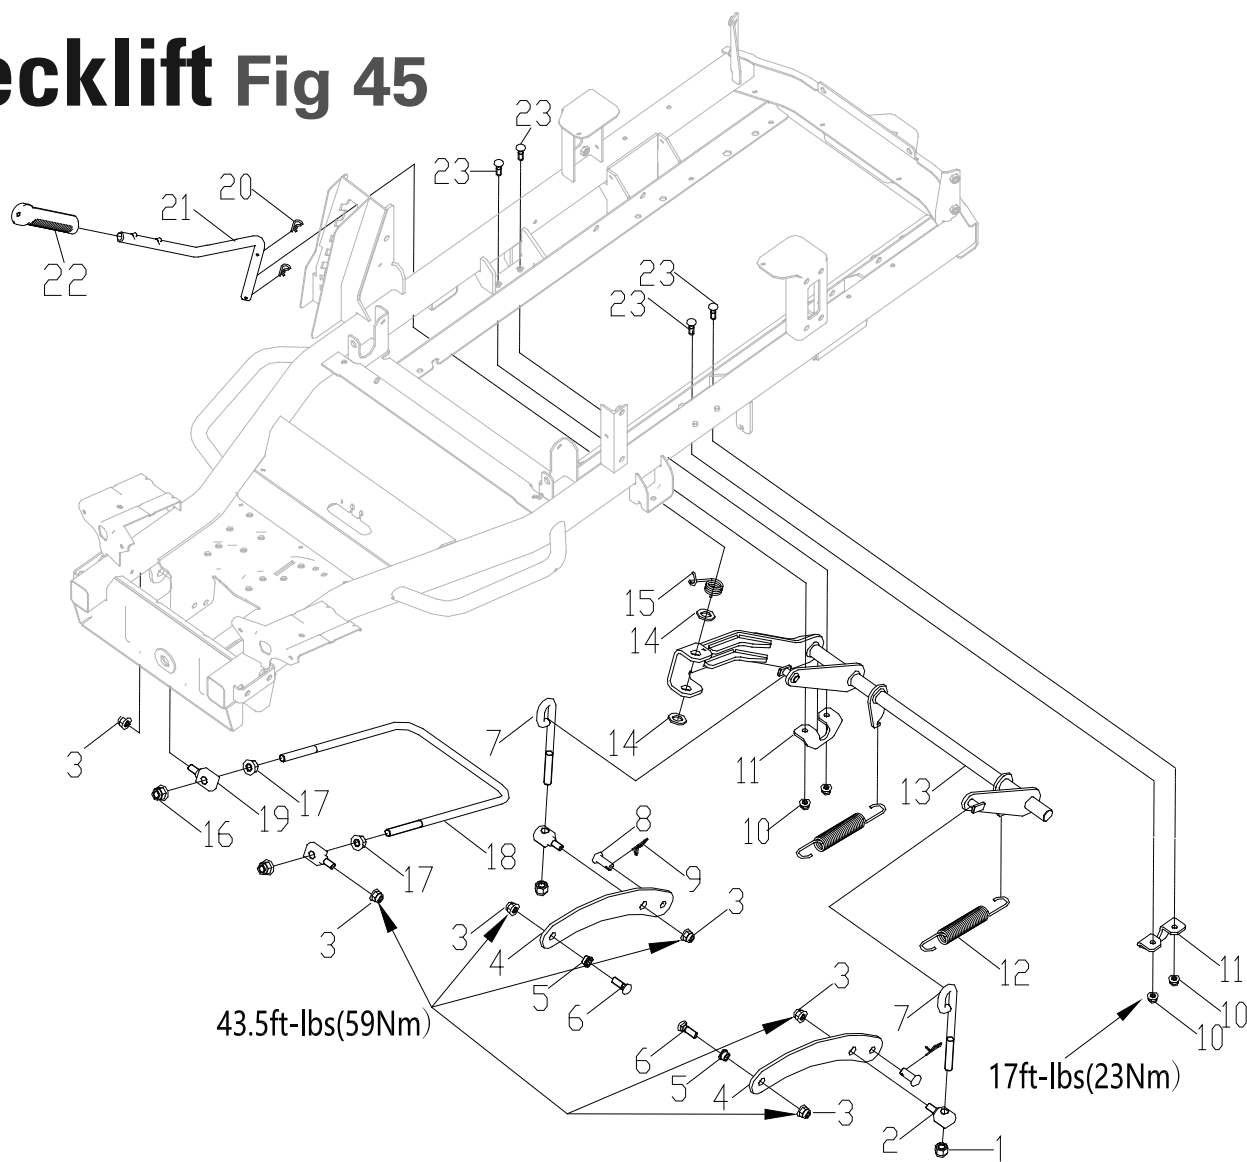

Decklift Fig 45

Item No.	JAK Max Part No.	Greenworks Part No.	Description
45-1	-	R0200515-00	Lock nut M12
45-2	-	R0202233-00	Trunnion
45-3	-	R0200521-00	Lock nut M10
45-4	-	R0202232-00	Side plate
45-5	-	R0201469-00	Bushing
45-6	-	R0202231-00	Bolt
45-7	JMGW446	R0202230-00	Height adjustment rod
45-8	JMGW502	R0202229-00	Pin
45-9	JMGW359	R0201398-00	R pin
45-10	JMGW335	R0200496-00	Lock nut M8
45-11	JMGW360	R0201455-00	Fixed plate
45-12	JMGW399	R0203167-00	Spring

Item No.	JAK Max Part No.	Greenworks Part No.	Description
45-13	-	R0202227-00	Rear height adjustment
45-14	JMGW362	R0201475-00	Washer
45-15	JMGW400	R0203168-00	Torsional spring
45-16	JMGW333	R0200369-00	Lock nut M12
45-17	JMGW356	R0200559-00	Nut M12
45-18	JMGW480	R0201470-00	Forward deck hanger
45-19	JMGW384	R0202225-00	Lock pin
45-20	JMGW363	R0201478-00	R pin
45-21	JMGW445	R0202224-00	Height adjustment lever
45-22	JMGW444	R0202223-00	Height adjustment handle sleeve
45-23	JMGW352	R0200528-00	Bolt