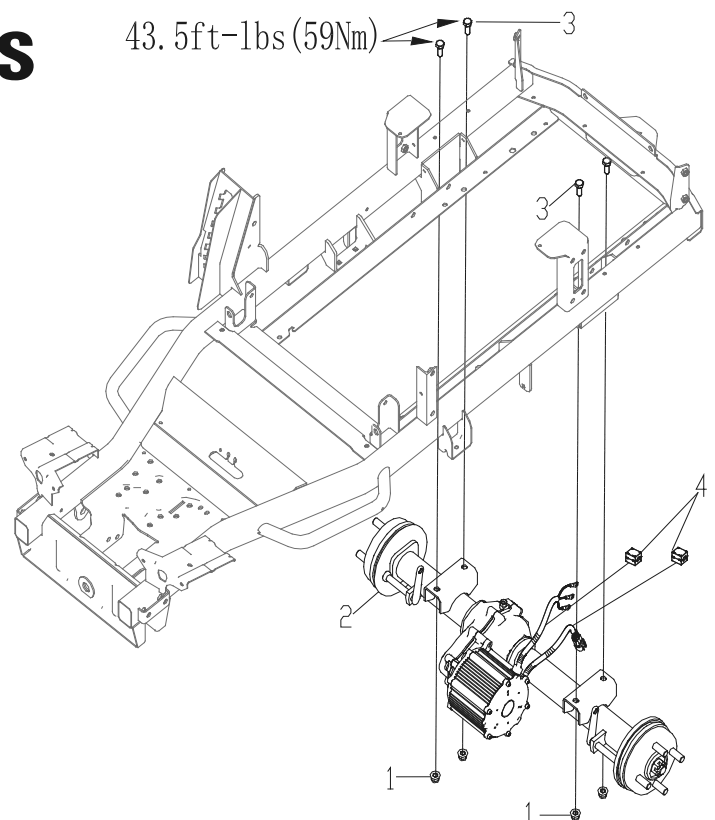

Drive Transmissions & Motors Fig 55

Item No.	JAK Max Part No.	Greenworks Part No.	Description
55-1	-	R0200521-00	Nut
55-2	JMGW503	R0203251-00	Gear box/motor assembly (60V)
55-3	JMGW336	R0200509-00	Bolt
55-4	-	R0203865-00	Magnetic ring