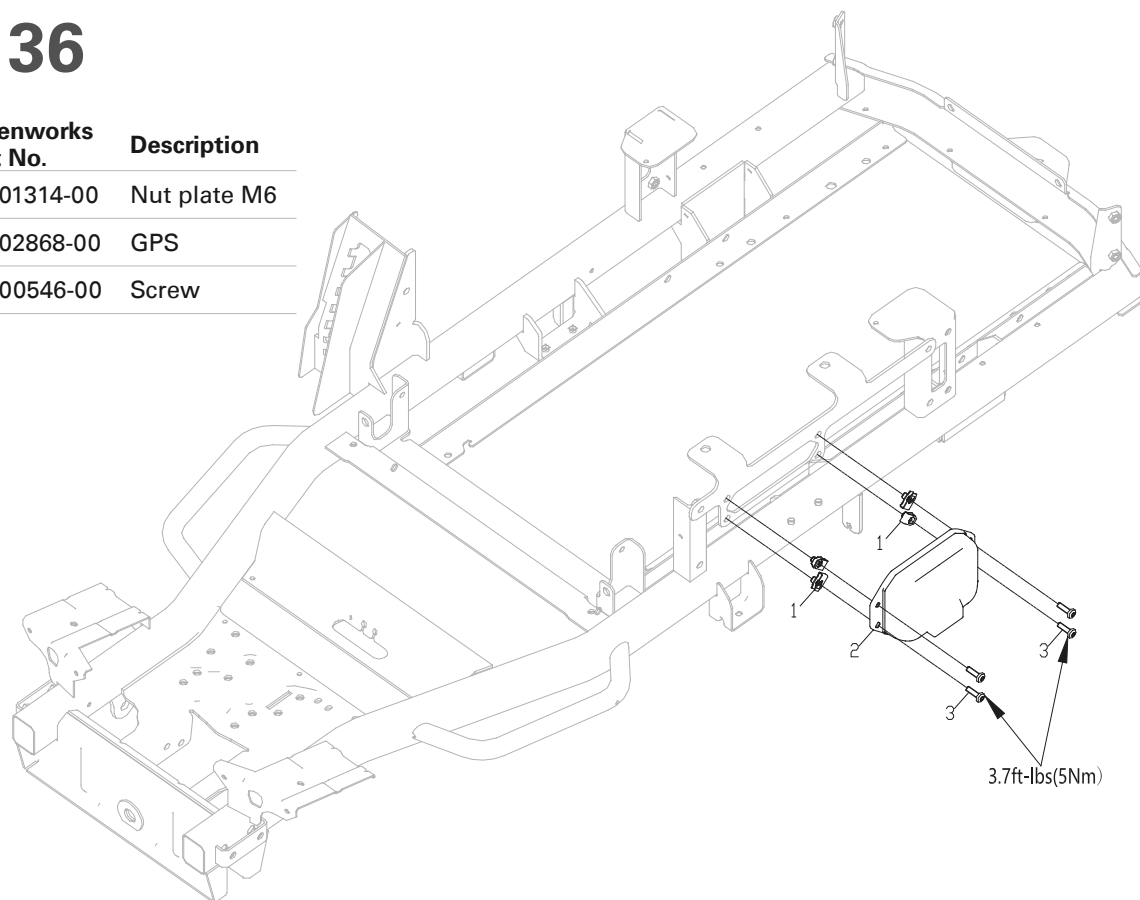

GPS Fig 36

Item No.	JAK Max Part No.	Greenworks Part No.	Description
36-1	JMGW311	R0201314-00	Nut plate M6
36-2	JMGW460	R0202868-00	GPS
36-3	JMGW338	R0200546-00	Screw