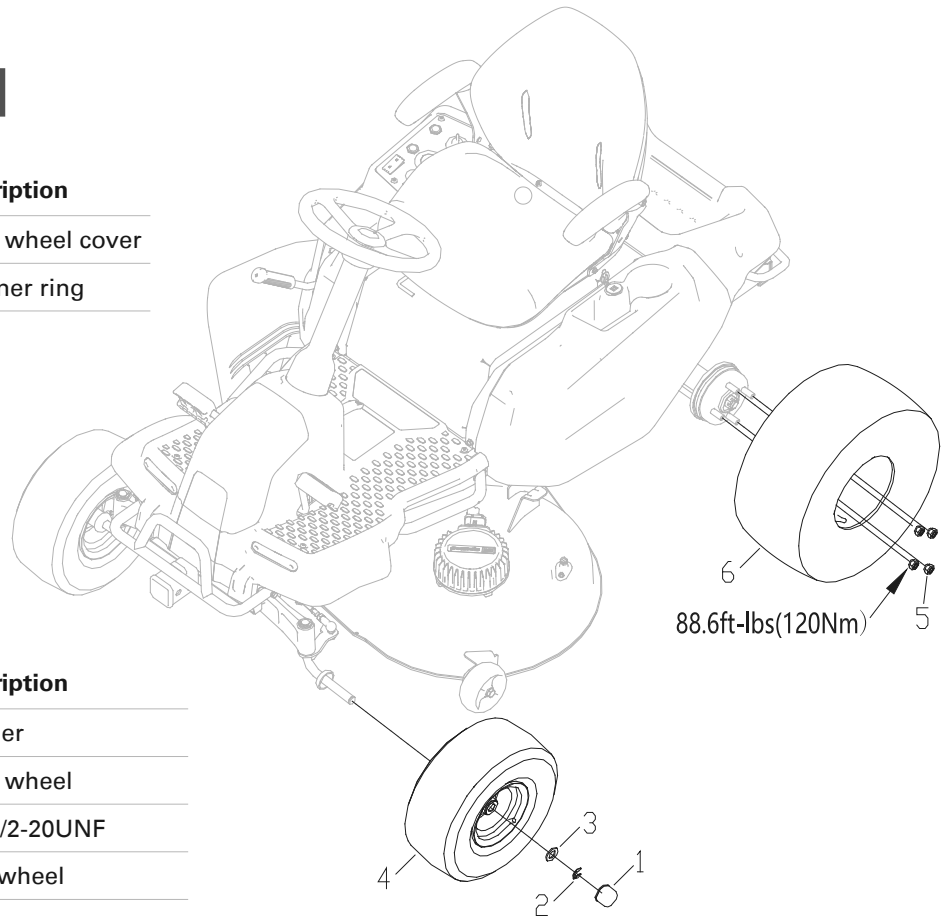

Wheels Fig 51

Item No.	JAK Max Part No.	Greenworks Part No.	Description
51-1	JMGW326	R0202035-00	Front wheel cover
51-2	JMGW321	R0202036-00	Retainer ring

Item No.	JAK Max Part No.	Greenworks Part No.	Description
51-3	JMGW332	R0202661-00	Washer
51-4	JMGW401	R0203175-00	Front wheel
51-5	JMGW313	R0200368-00	Nut 1/2-20UNF
51-6	JMGW394	R0202529-00	Rear wheel