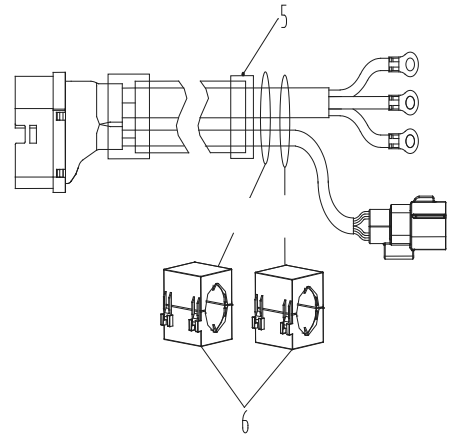

Wire Harness Fig 33

Item No.	JAK Max Part No.	Greenworks Part No.	Description
33-1	JMGW479	R0203866-00	Control harness assembly
33-2	JMGW470	R0203262-00	Power wiring harness
33-3	JMGW314	R0200390-00	Strip
33-4	JMGW316	R0202543-00	Strip
33-3	JMGW467	R0203240-00	Motor wiring harness
33-6	-	R0203864-00	Magnetic ring
33-7	-	R0203865-00	Magnetic ring