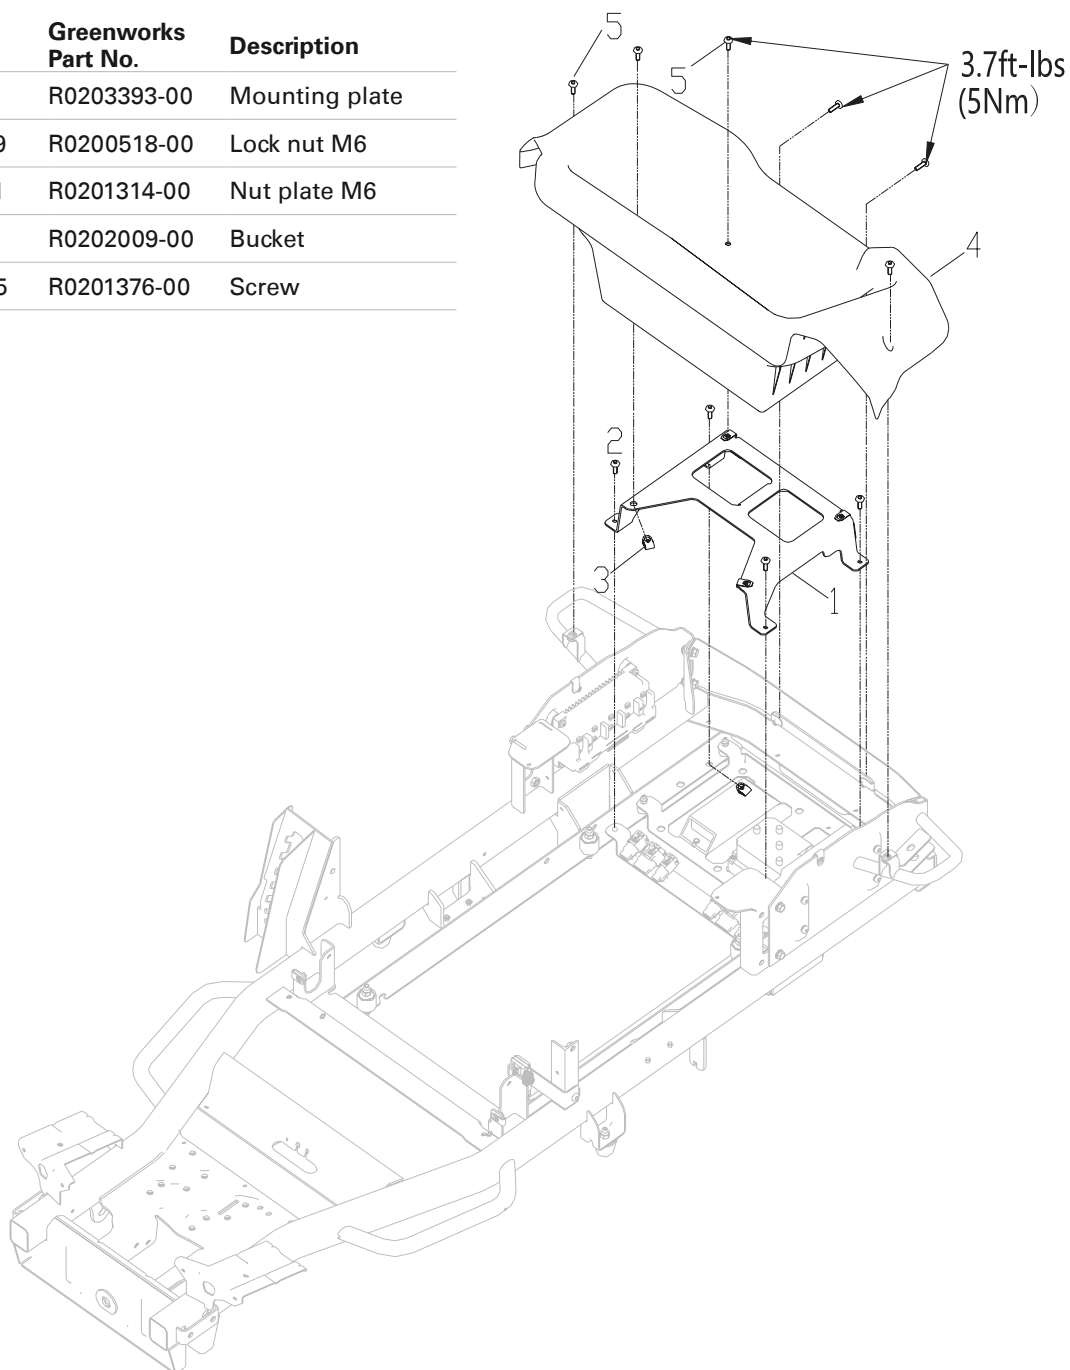

Toll Free P: 1800 604 281 E: sales@jakmax.com.au

www.jakmax.com.au

Frame Fig 21

Item No.	JAK Max Part No.	Greenworks Part No.	Description
21-01	-	R0200549-00	Nut M8
21-02	JMGW312	R0200534-00	Bolt M8 × 20
21-03	-	R0203249-00	Mounting plate
21-04	JMGW320	R0200520-00	Lock nut M8
21-05	-	R0203158-00	Washer
21-06	-	R0201412-00	Rubber bumper
21-07	-	R0200710-00	Rubber bumper
21-08	-	R0202007-00	Mounting plate
21-09	-	R0203161-00	Frame

Item No.	JAK Max Part No.	Greenworks Part No.	Description
21-10	JMGW311	R0201314-00	Nut plate M6
21-11	-	R0203272-00	Bracket
21-12	JMGW315	R0201376-00	Screw
21-13	-	R0203273-00	Bracket

Rear Cover Fig 22

Item No.	JAK Max Part No.	Greenworks Part No.	Description
22-1	-	R0203393-00	Mounting plate
22-2	JMGW319	R0200518-00	Lock nut M6
22-3	JMGW311	R0201314-00	Nut plate M6
22-4	-	R0202009-00	Bucket
22-5	JMGW315	R0201376-00	Screw