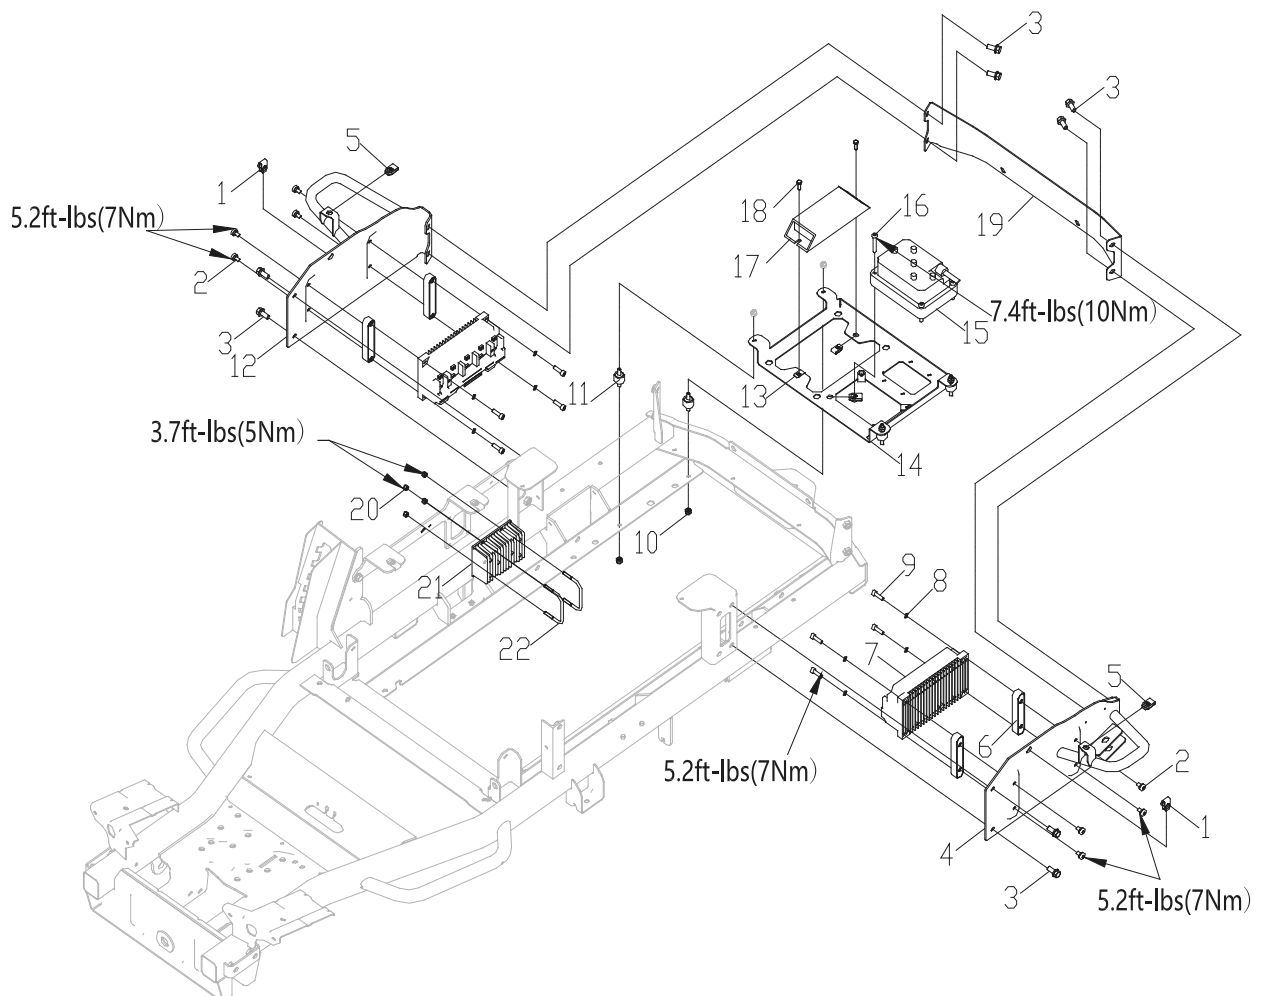

Controllers & Box Fig 32

Item No.	JAK Max Part No.	Greenworks Part No.	Description
32-1	-	R0200549-00	Nut M8
32-2	-	R0202022-00	Screw
32-3	JMGW312	R0200534-00	Bolt M8 × 20
32-4	-	R0203165-00	Left reset bracket
32-5	JMGW311	R0201314-00	Nut plate M6
32-6	-	R0202024-00	Insulating base
32-7	JMGW409	R0203232-00	Blade controller (60V)
32-8	-	R0201410-00	Standard spring washer $\phi 6$
32-9	JMGW338	R0200546-00	Screw
32-10	JMGW319	R0200518-00	Lock nut M6
32-11	-	R0202578-00	Washer
32-12	-	R0202524-00	Right reset bracket

Item No.	JAK Max Part No.	Greenworks Part No.	Description
32-13	-	R0201499-00	Nut plate
32-14	-	R0203166-00	Bracket
32-15	JMGW410	R0203248-00	Drive controller (60V)
32-16	-	R0202703-00	Screw
32-17	JMGW466	R0203238-00	Resistor
32-18	-	R0200551-00	Lock threaded rod
32-19	-	R0202525-00	Body rear
32-20	-	R0200517-00	Nut
32-21	JMGW443	R0202206-00	DC power supply
32-22	-	R0202027-00	Bolt