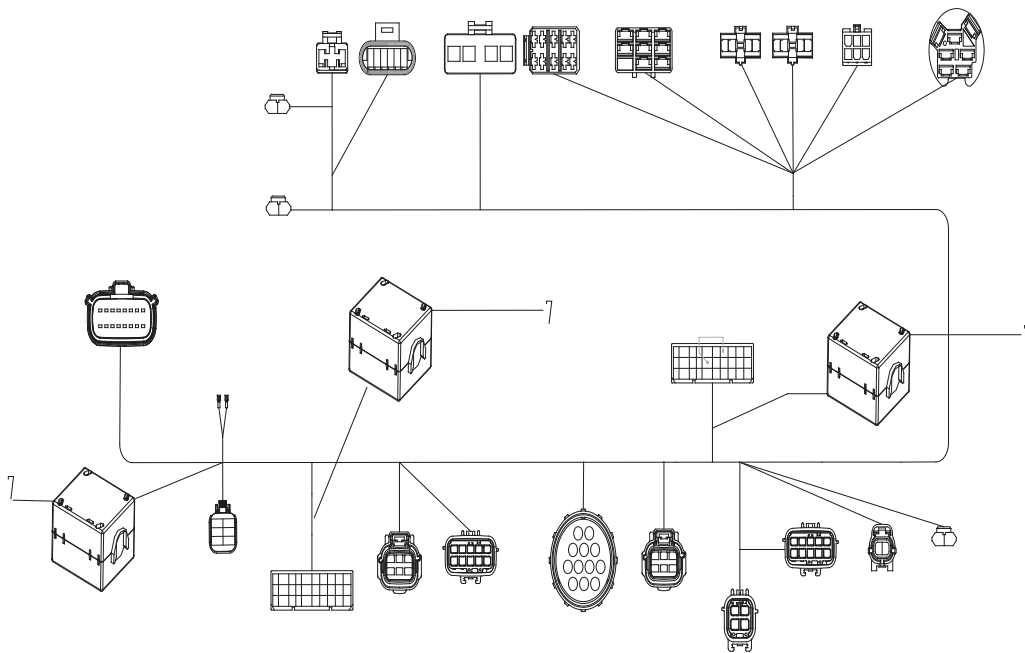

Wire Harness Fig 33

Item No.	JAK Max Part No.	Greenworks Part No.	Description
33-1	JMGW479	R0203866-00	Control harness assembly
33-2	JMGW470	R0203262-00	Power wiring harness
33-3	JMGW314	R0200390-00	Strip
33-4	JMGW316	R0202543-00	Strip
33-3	JMGW467	R0203240-00	Motor wiring harness
33-6	-	R0203864-00	Magnetic ring
33-7	-	R0203865-00	Magnetic ring