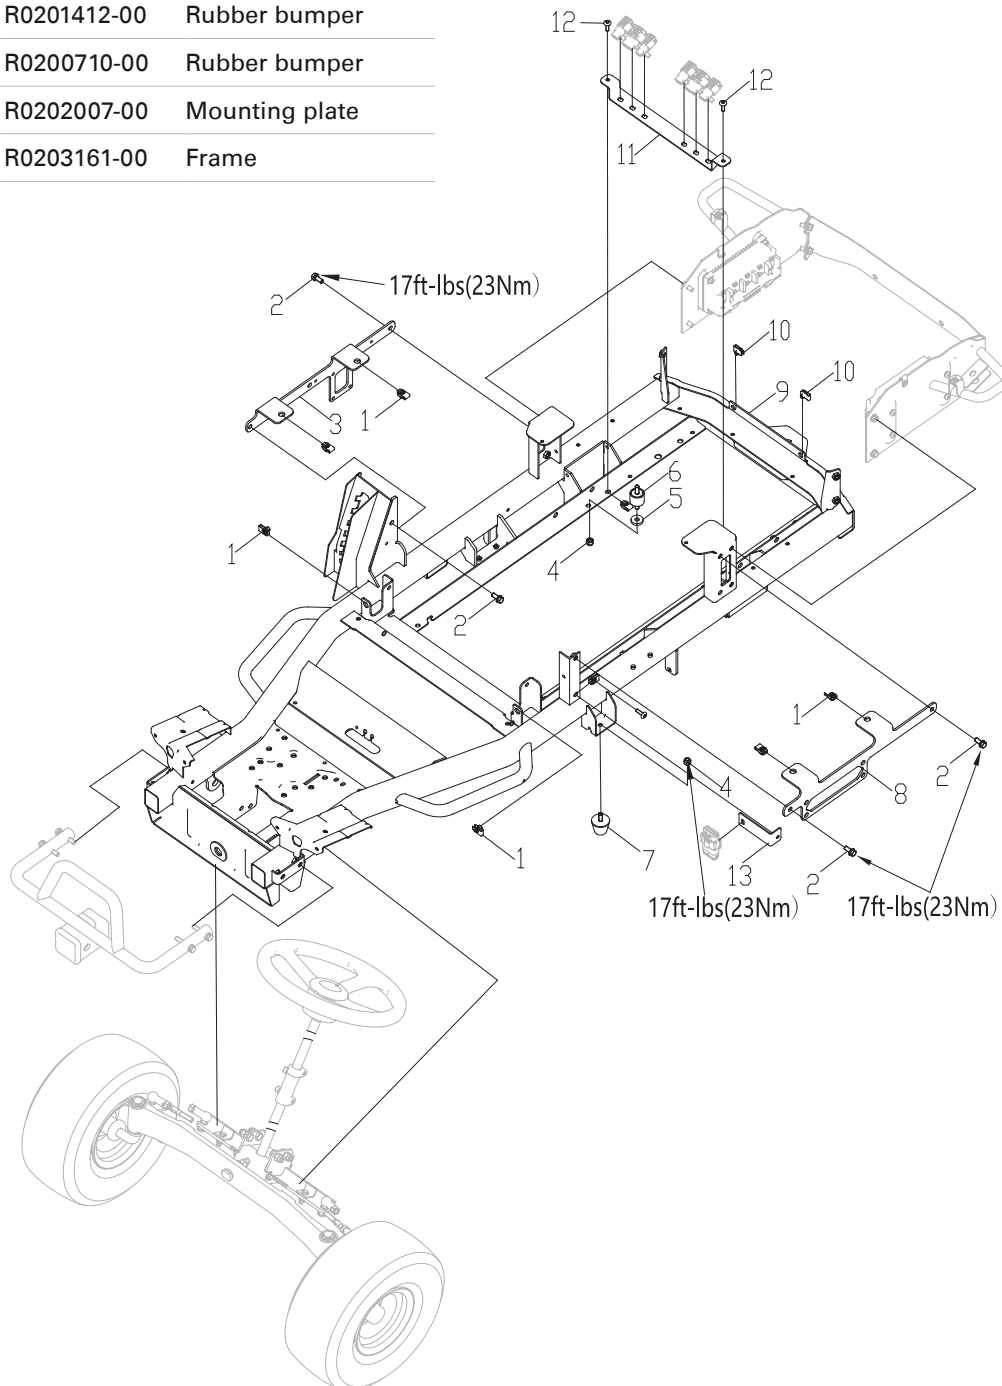

Toll Free P: 1800 604 281 E: sales@jakmax.com.au

www.jakmax.com.au

Frame Fig 21

Item No.	JAK Max Part No.	Greenworks Part No.	Description
21-01	-	R0200549-00	Nut M8
21-02	JMGW312	R0200534-00	Bolt M8 × 20
21-03	-	R0203249-00	Mounting plate
21-04	JMGW320	R0200520-00	Lock nut M8
21-05	-	R0203158-00	Washer
21-06	-	R0201412-00	Rubber bumper
21-07	-	R0200710-00	Rubber bumper
21-08	-	R0202007-00	Mounting plate
21-09	-	R0203161-00	Frame

Item No.	JAK Max Part No.	Greenworks Part No.	Description
21-10	JMGW311	R0201314-00	Nut plate M6
21-11	-	R0203272-00	Bracket
21-12	JMGW315	R0201376-00	Screw
21-13	-	R0203273-00	Bracket

Rear Cover Fig 22

Item No.	JAK Max Part No.	Greenworks Part No.	Description
22-1	-	R0203393-00	Mounting plate
22-2	JMGW319	R0200518-00	Lock nut M6
22-3	JMGW311	R0201314-00	Nut plate M6
22-4	-	R0202009-00	Bucket
22-5	JMGW315	R0201376-00	Screw

Left & Right Covers Fig 24

Item No.	JAK Max Part No.	Greenworks Part No.	Description
24-1	JMGW312	R0200534-00	Bolt M8 x 20
24-2	-	R0202016-00	Right cover piece
24-3	-	R0202017-00	Left cover piece

Bumper Fig 28