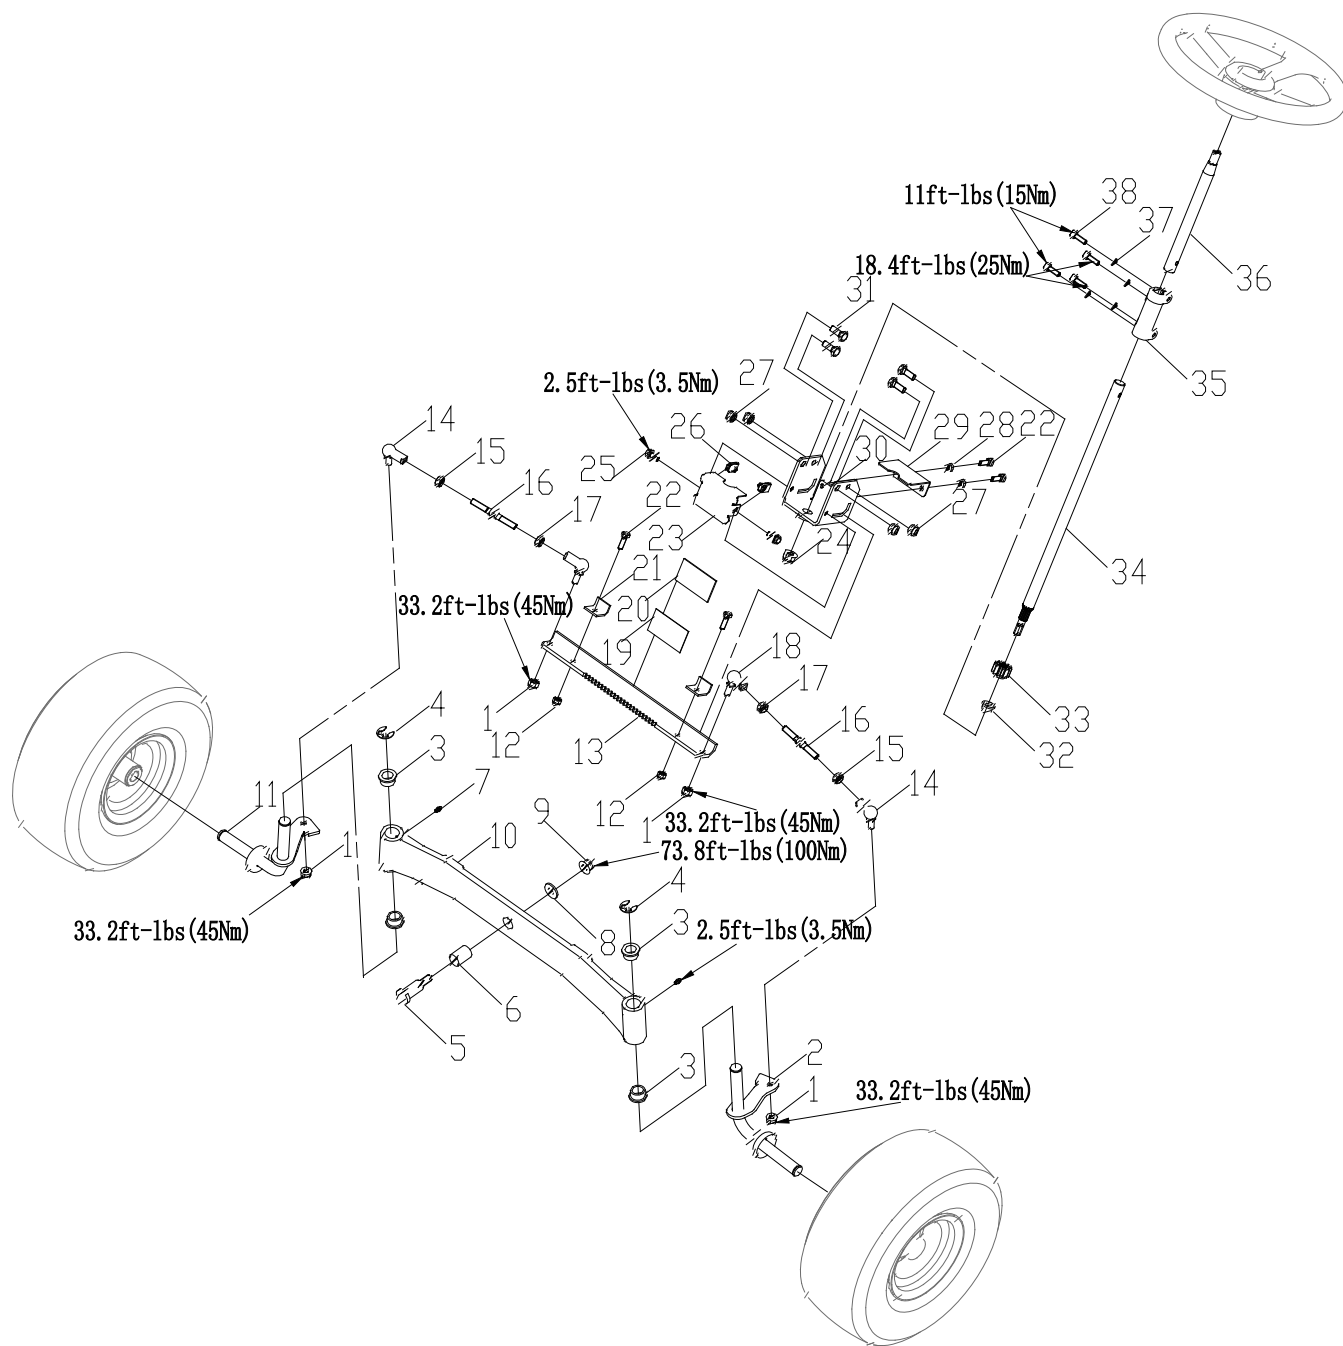

Steering Assembly Fig 63 (continued)

Steering Wheel Fig 64

Item No.	JAK Max Part No.	Greenworks Part No.	Description
64-1	JMGW433	R0202068-00	Steering wheel
64-2	JMGW408	R0203456-00	Bolt, spring washer and flat washer assembly
64-3	JMGW374	R0202069-00	Washer
64-4	JMGW312	R0200534-00	Bolt M8 × 20
64-5	JMGW344	R0202070-00	Middle cover plate