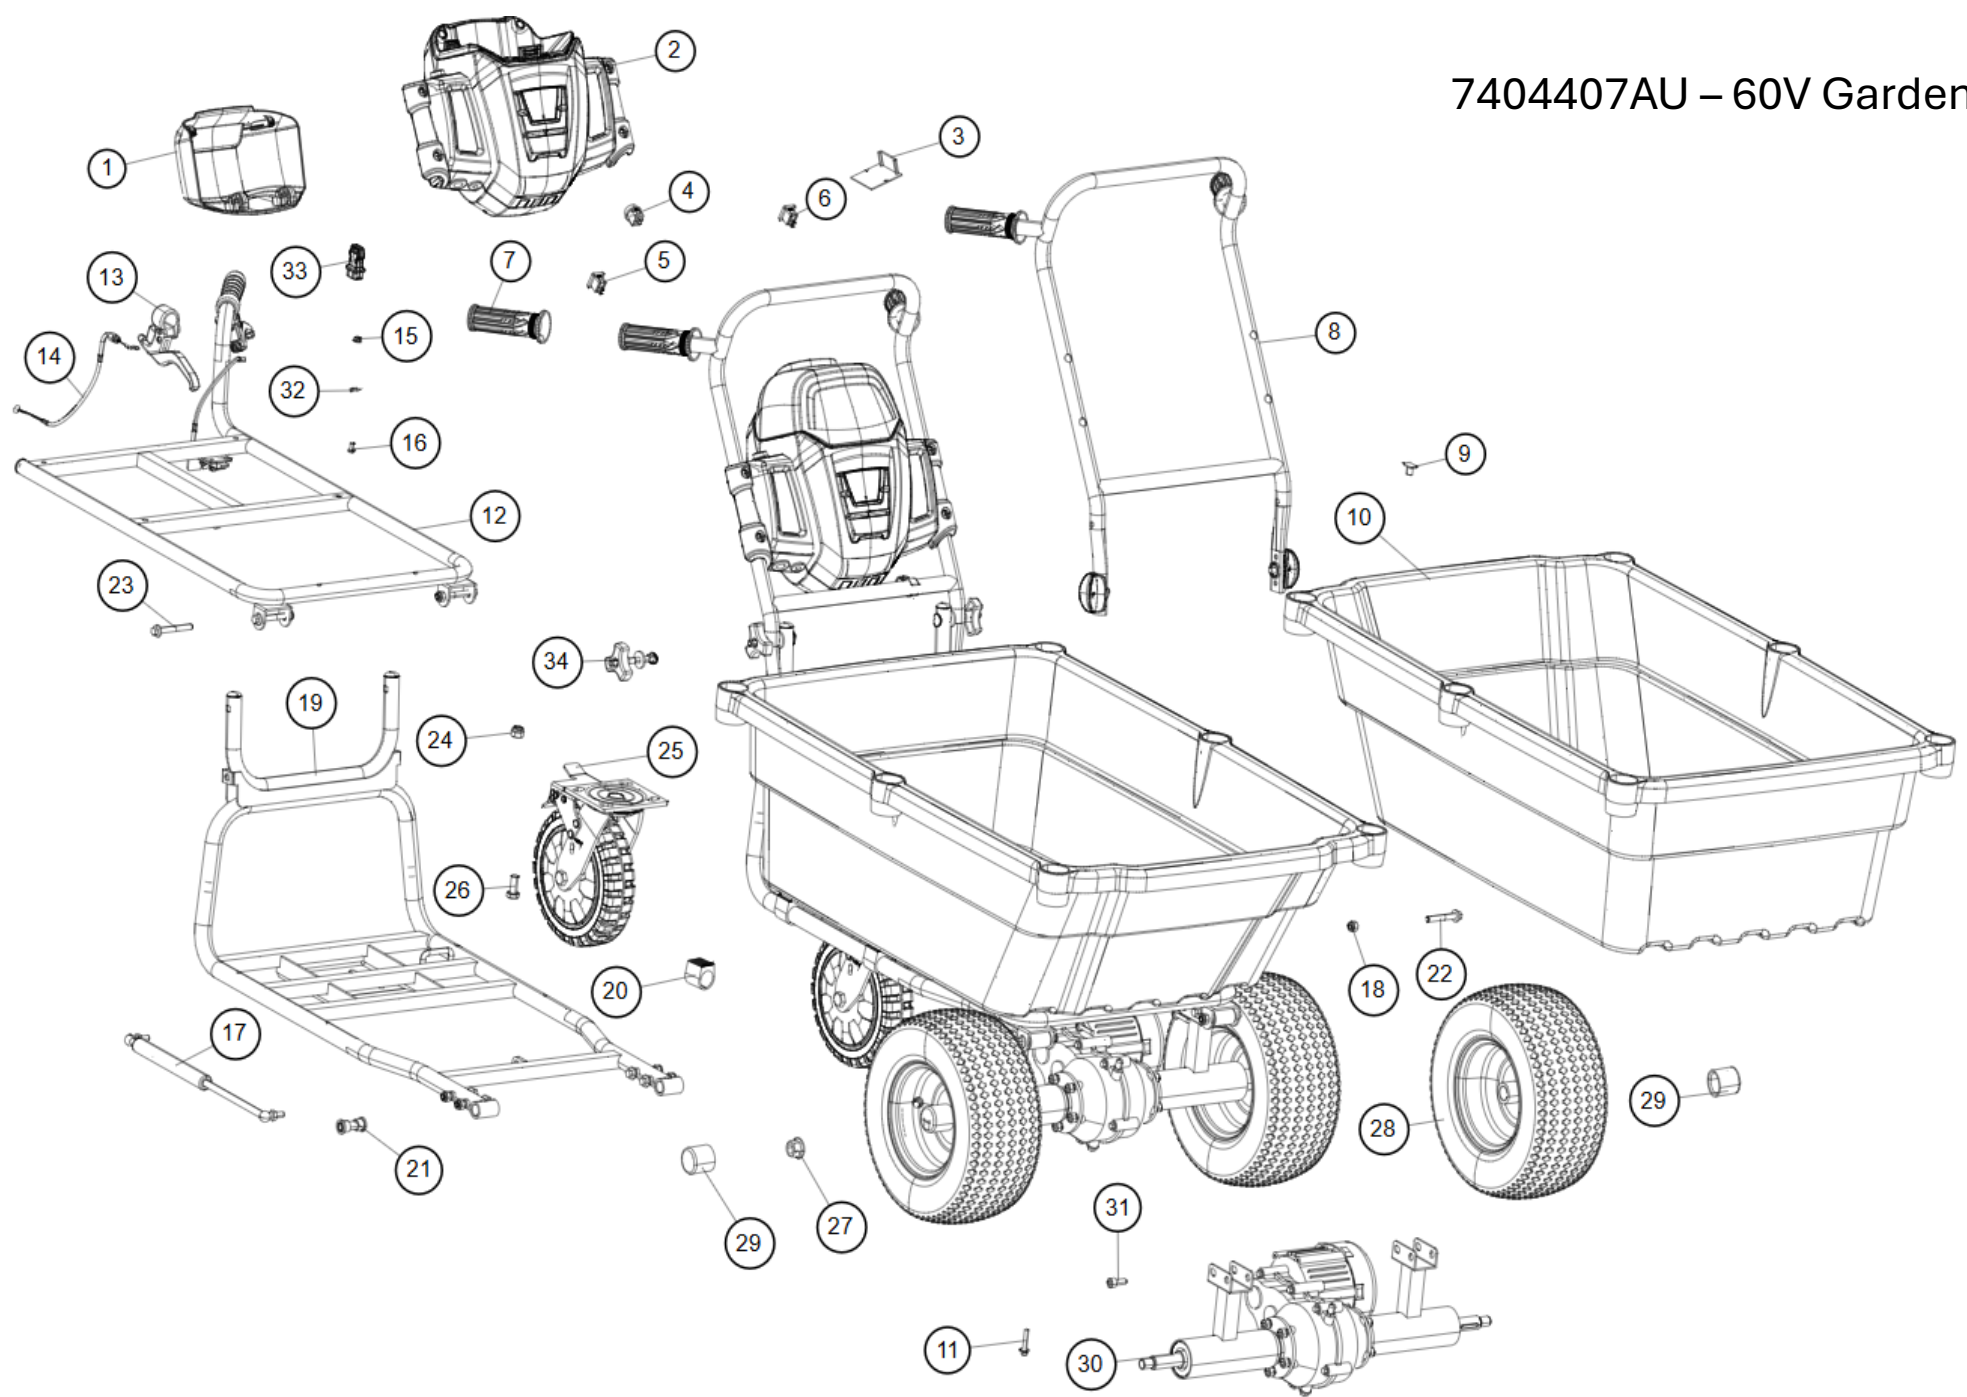

7404407AU – 60V Garden Cart

| No. | Part No. | Ename | Qty. |
|-----|--------------|---|------|
| 1 | R0104124-00 | Flap Hinge Assembly | 1 |
| 2 | R0104125-00 | Battery Packs | 1 |
| 3 | R0104126-00 | PCBA (Cart) | 1 |
| 4 | RA31121696 | lock Switch | 1 |
| 5 | RA31119696 | FORWARD-REVERSE SWITCH | 1 |
| 6 | RA31120696 | HI/LO SWITCH | 1 |
| 7 | RA34201690 | handle grips | 1 |
| 8 | R0104127-00 | Steering Assembly | 1 |
| 9 | RA32202688AB | With knurled t-nut (10pcs) | 1 |
| 10 | RA34102690 | Car hopper components | 1 |
| 11 | RA32220688AB | Hexagon flange bolts (10pcs) | 1 |
| 12 | R0104128-00 | Bucket Bracket Welding Assembly | 1 |
| 13 | RA31912690 | Brake Levers | 1 |
| 14 | RA31912688 | digging line | 1 |
| 15 | RA32212688AB | hexagon nut with flange (10pcs) | 1 |
| 16 | RA32211688AB | cross recess pan head screw (10pcs) | 1 |
| 17 | RA31910688 | Gas Spring | 1 |
| 18 | RA32214688AB | Non-metal insert hexagonal lock nut | 1 |
| 19 | R0104129-00 | Bottom Frame Welding Assembly | 1 |
| 20 | RA34202688 | shock pad | 1 |
| 21 | R0104130-00 | Sleeve Assembly | 1 |
| 22 | RA32204688AB | Hexagon flange bolts (10pcs) | 1 |
| 23 | RA32213688AB | Hexagon flange bolts (10pcs) | 1 |
| 24 | RA32218688AB | Non-metal insert hexagonal lock nut (10pcs) | 1 |
| 25 | R0104131-00 | Universal Wheel | 1 |
| 26 | RA32217696 | Hexagon flange bolts (10pcs) | 1 |
| 27 | RA32219688AB | All - metal hexagon face lock nut | 1 |
| 28 | RA31901690 | inflatable wheel | 1 |
| 29 | RA34209688 | Protective Sleeve | 1 |
| 30 | R0104132-00 | Motor Gearbox Assembly | 1 |
| 31 | RA32215688 | soket head cap screw | 1 |
| 32 | RA32216688 | spring washer | 1 |
| 33 | R0400670-00 | Key assembly spare part | 1 |
| 34 | R0104133-00 | Push Handle Knob Assembly | 1 |