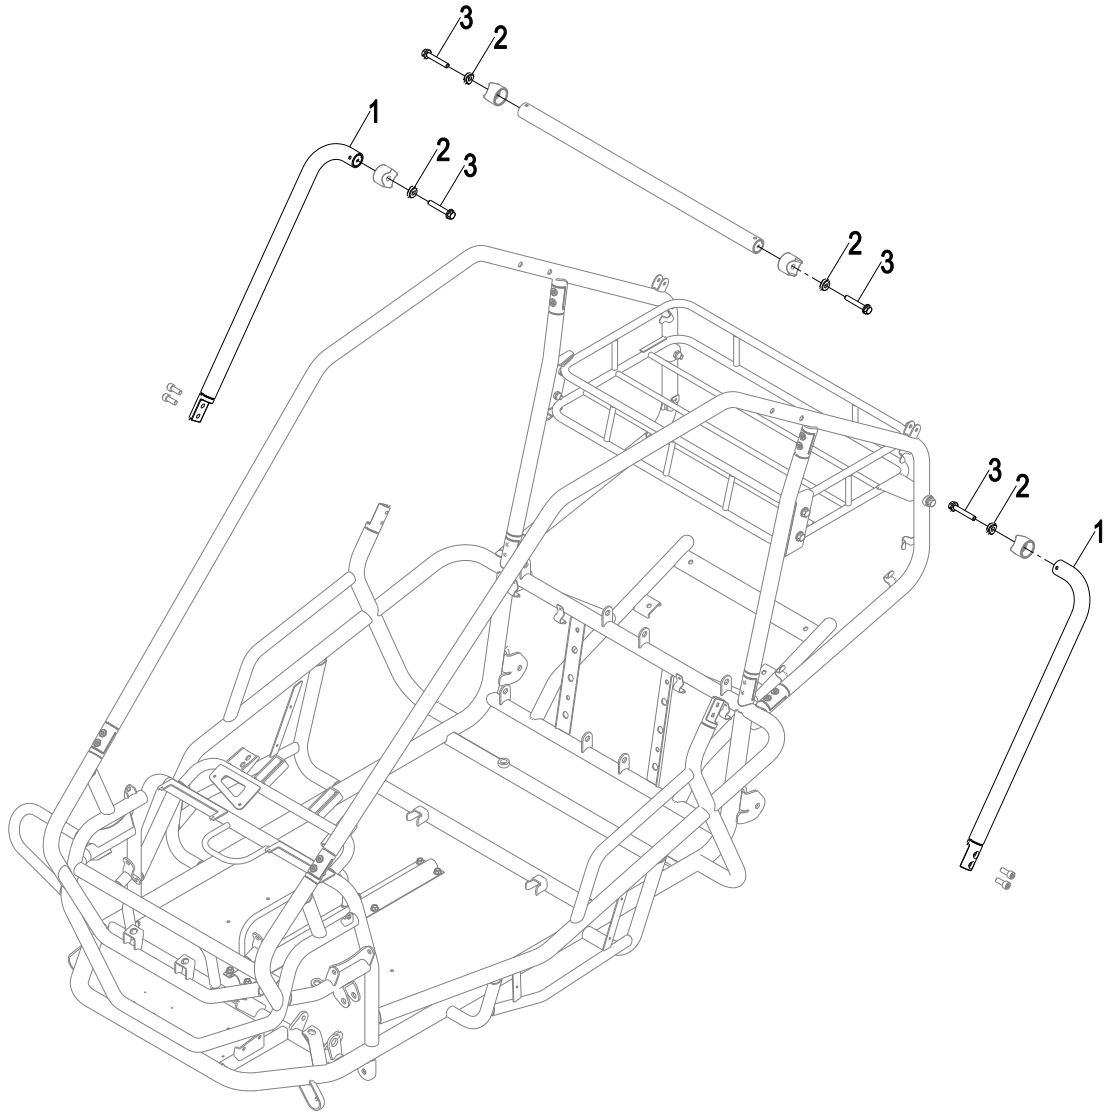

FRAME ASSEMBLY

ITEM NO.	PART NO.	DESCRIPTION	QTY
1	JMGW1451	Side bar for Roll Cage	2
2	JMGW1452	Concave Spacer	4
3	JMGW1453	Flange Bolts	4

BATTERY COVER ASSEMBLY

ITEM NO.	PART NO.	DESCRIPTION	QTY
1	JMGW1417	Battery Release Clips	2
2		Spring Base	2
3	JMGW1418	Battery Box Top Cover	1
4	JMGW1419	Battery Box Internal Housing	1
5		Release Button Shaft Retaining Plate	2
6		Pressing Block	1
7	JMGW1420	PC Board Assembly	1
8	JMGW1421	Battery Box Bottom Cover	1
9	JMGW1422	Battery Box Latch Assembly	1
10	JMGW1423	Battery Box buckle	1
11	JMGW1424	Battery Box Top Lid	1

BELT ASSEMBLY

ITEM NO.	PART NO.	DESCRIPTION	QTY
1	JMGW1433	Seat Belt LH & RH	2

GUARDS AND PROTECTIVE PARTS

ITEM NO.	PART NO.	DESCRIPTION	QTY
1	JMGW1426	Side Plastic Cover LH & RH	1
2	JMGW1438	Front Body Cover	1
3	JMGW1432	Front Shock Nut Cap	2
4	JMGW1457	Roll Cage Padding - Small	4
5	JMGW1458	Roll Cage Padding - Large	2