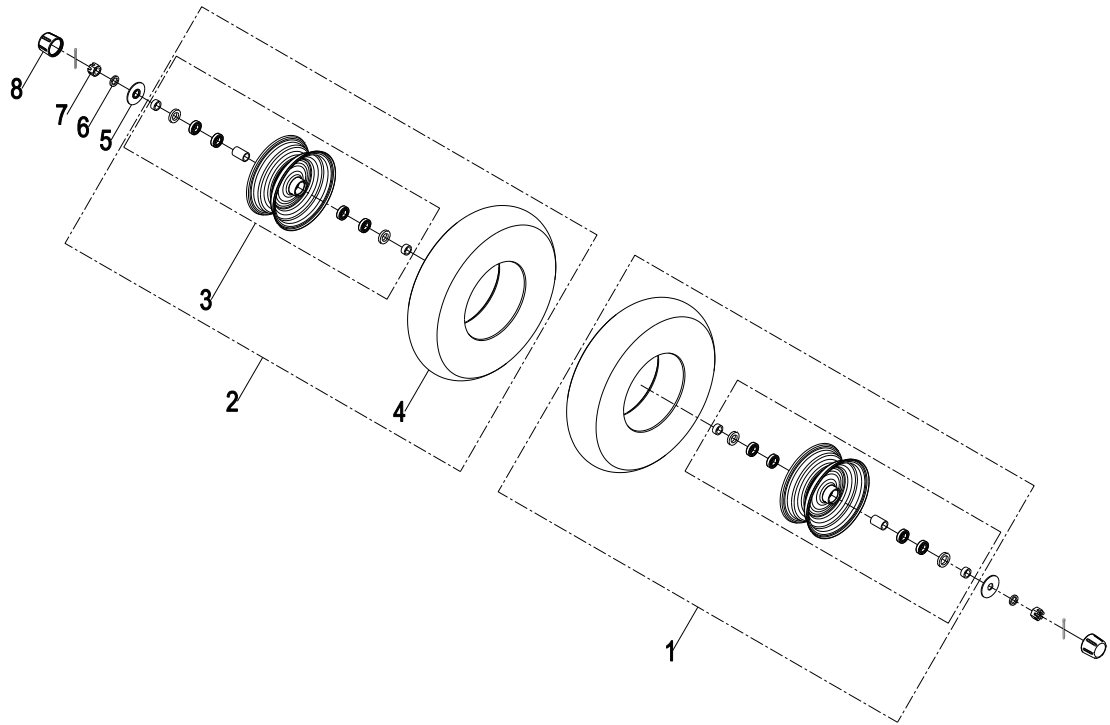

FRONT WHEEL ASSEMBLY

ITEM NO.	PART NO.	DESCRIPTION	QTY
1		Left Front Wheel Assembly	1
2		Right Front Wheel Assembly	1
3	JMGW1430	Front Wheel Hub / Rim	2
4	JMGW1425	Front Tyre	2
5		Flat Washer	2
6		Spring Washer	2
7	JMGW1460	Castle Nut for Front Wheel	2
8	JMGW1431	Front Wheel Bearing Dust Cap	2