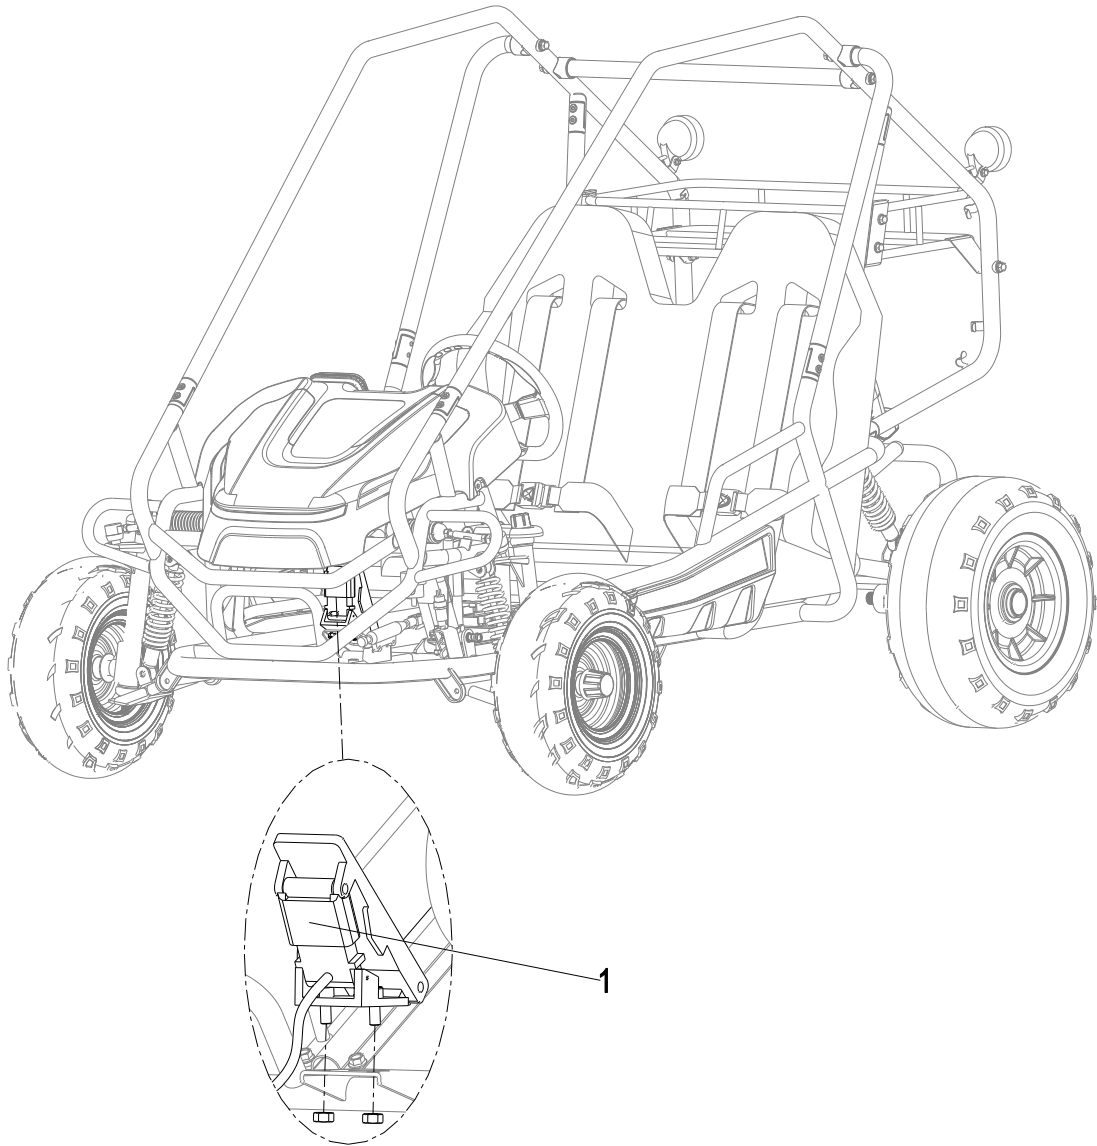

PEDALS ASSEMBLY