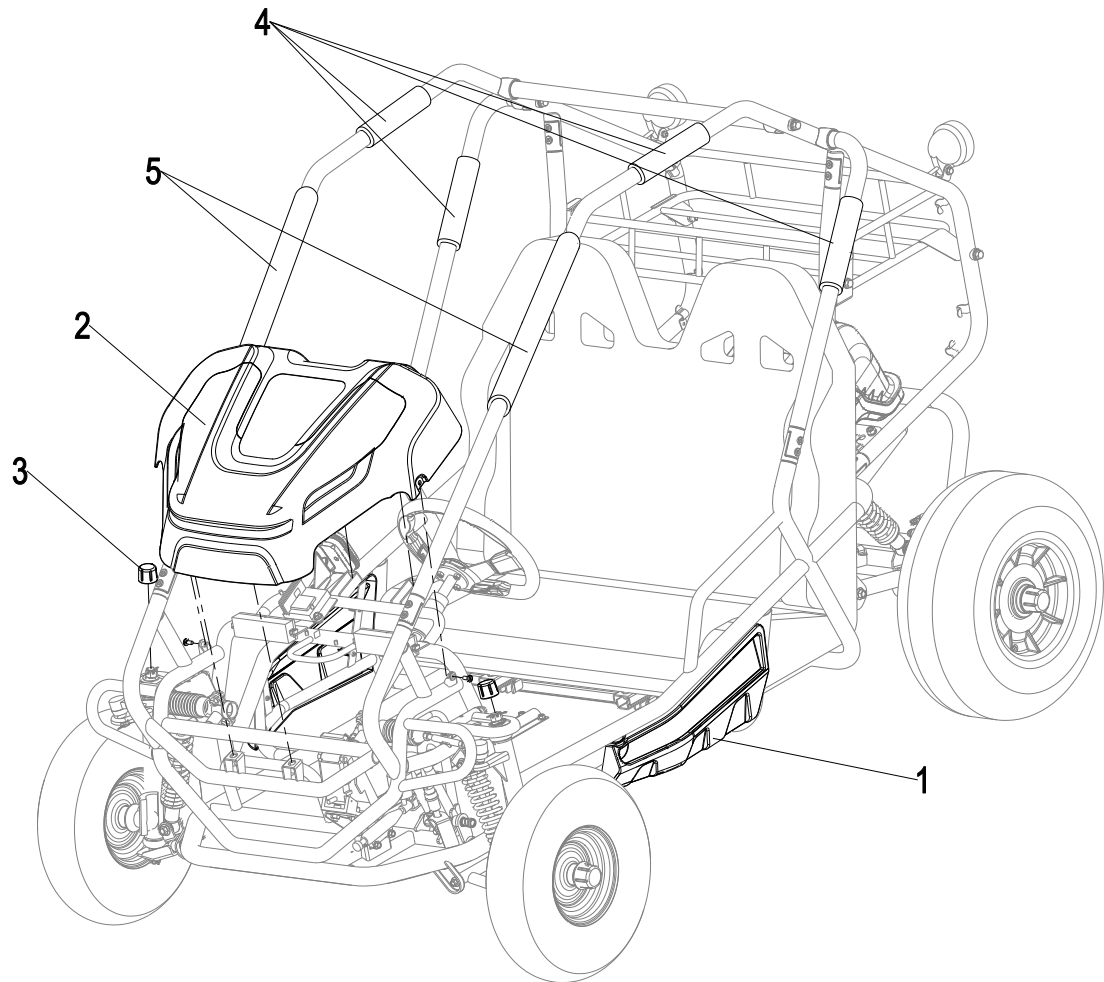

GUARDS AND PROTECTIVE PARTS

ITEM NO.	PART NO.	DESCRIPTION	QTY
1	JMGW1426	Side Plastic Cover LH & RH	1
2	JMGW1438	Front Body Cover	1
3	JMGW1432	Front Shock Nut Cap	2
4	JMGW1457	Roll Cage Padding - Small	4
5	JMGW1458	Roll Cage Padding - Large	2