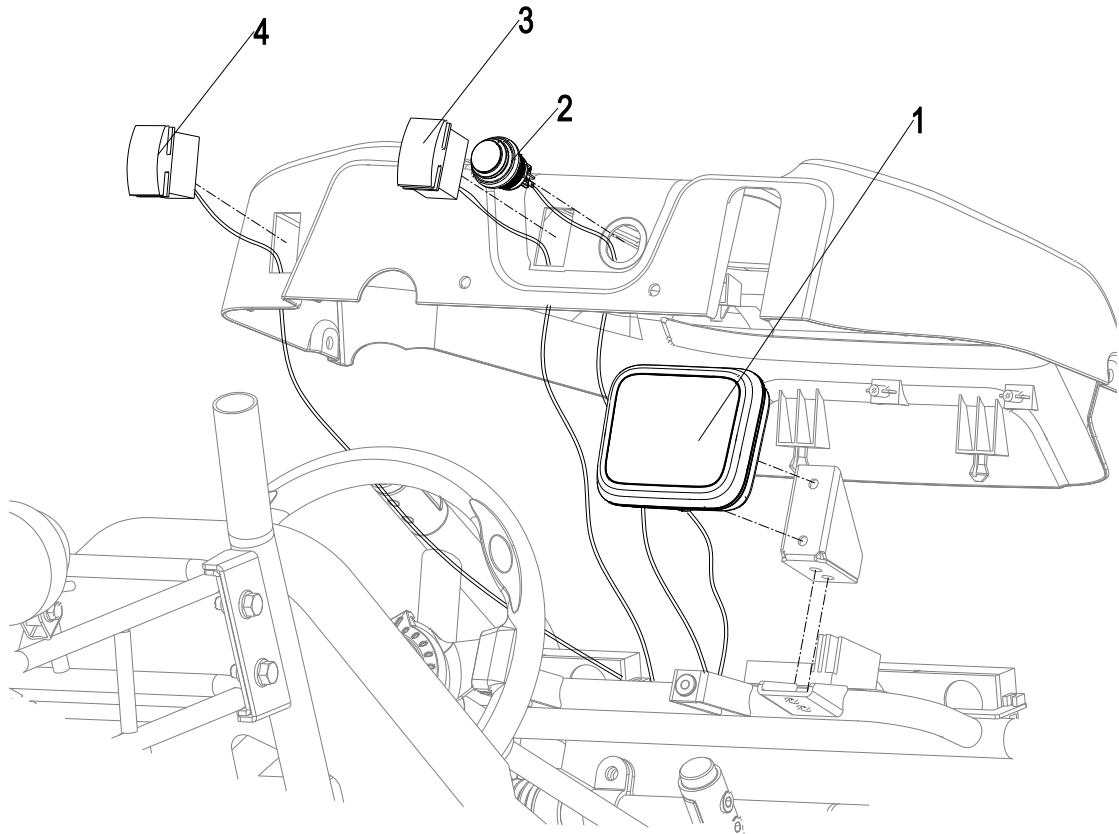

FRAME ASSEMBLY

ITEM NO.	PART NO.	DESCRIPTION	QTY
1	JMGW1451	Side bar for Roll Cage	2
2	JMGW1452	Concave Spacer	4
3	JMGW1453	Flange Bolts	4

BATTERY COVER ASSEMBLY

ITEM NO.	PART NO.	DESCRIPTION	QTY
1	JMGW1417	Battery Release Clips	2
2		Spring Base	2
3	JMGW1418	Battery Box Top Cover	1
4	JMGW1419	Battery Box Internal Housing	1
5		Release Button Shaft Retaining Plate	2
6		Pressing Block	1
7	JMGW1420	PC Board Assembly	1
8	JMGW1421	Battery Box Bottom Cover	1
9	JMGW1422	Battery Box Latch Assembly	1
10	JMGW1423	Battery Box buckle	1
11	JMGW1424	Battery Box Top Lid	1

BELT ASSEMBLY

ITEM NO.	PART NO.	DESCRIPTION	QTY
1	JMGW1433	Seat Belt LH & RH	2

GUARDS AND PROTECTIVE PARTS

ITEM NO.	PART NO.	DESCRIPTION	QTY
1	JMGW1426	Side Plastic Cover LH & RH	1
2	JMGW1438	Front Body Cover	1
3	JMGW1432	Front Shock Nut Cap	2
4	JMGW1457	Roll Cage Padding - Small	4
5	JMGW1458	Roll Cage Padding - Large	2

CONTROLLERS AND BOX PARTS

ITEM NO.	PART NO.	DESCRIPTION	QTY
1	JMGW1444	Drive Controller Bottom Housing	1
2	JMGW1445	Drive Controller	1
3	JMGW1456	Drive Controller Upper Housing	1

SWITCHES & METER PARTS

ITEM NO.	PART NO.	DESCRIPTION	QTY
1	JMGW1435	LED Dash Assembly	1
2	JMGW1437	On/Off Switch	1
3	JMGW1447	LED Light On/Off Switch	1
4	JMGW1448	Drive Neutral Reverse Switch	1
5	JMGW1459	Brake Signal Switch	1