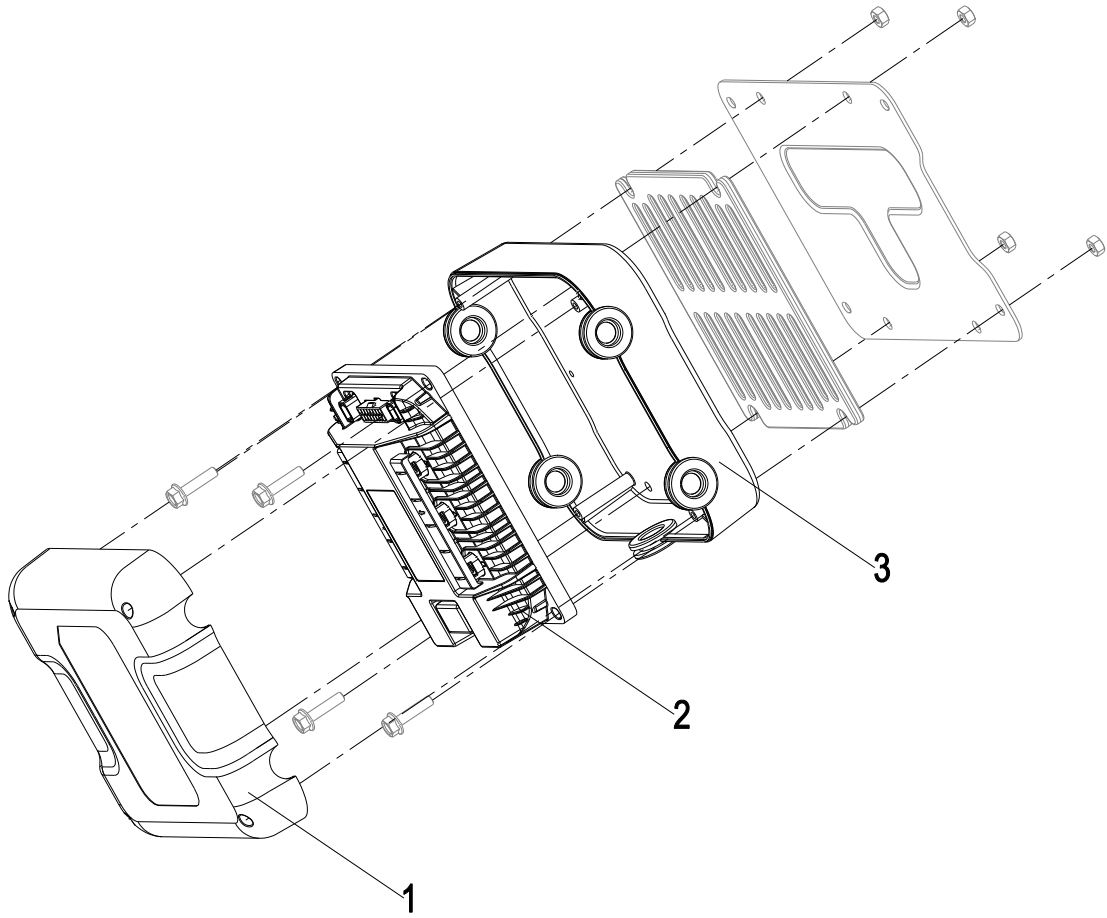

FRAME ASSEMBLY

ITEM NO.	PART NO.	DESCRIPTION	QTY
1	JMGW1451	Side bar for Roll Cage	2
2	JMGW1452	Concave Spacer	4
3	JMGW1453	Flange Bolts	4

BATTERY COVER ASSEMBLY

ITEM NO.	PART NO.	DESCRIPTION	QTY
1	JMGW1417	Battery Release Clips	2
2		Spring Base	2
3	JMGW1418	Battery Box Top Cover	1
4	JMGW1419	Battery Box Internal Housing	1
5		Release Button Shaft Retaining Plate	2
6		Pressing Block	1
7	JMGW1420	PC Board Assembly	1
8	JMGW1421	Battery Box Bottom Cover	1
9	JMGW1422	Battery Box Latch Assembly	1
10	JMGW1423	Battery Box buckle	1
11	JMGW1424	Battery Box Top Lid	1

BELT ASSEMBLY

ITEM NO.	PART NO.	DESCRIPTION	QTY
1	JMGW1433	Seat Belt LH & RH	2

GUARDS AND PROTECTIVE PARTS

ITEM NO.	PART NO.	DESCRIPTION	QTY
1	JMGW1426	Side Plastic Cover LH & RH	1
2	JMGW1438	Front Body Cover	1
3	JMGW1432	Front Shock Nut Cap	2
4	JMGW1457	Roll Cage Padding - Small	4
5	JMGW1458	Roll Cage Padding - Large	2

CONTROLLERS AND BOX PARTS

ITEM NO.	PART NO.	DESCRIPTION	QTY
1	JMGW1444	Drive Controller Bottom Housing	1
2	JMGW1445	Drive Controller	1
3	JMGW1456	Drive Controller Upper Housing	1

SWITCHES & METER PARTS

ITEM NO.	PART NO.	DESCRIPTION	QTY
1	JMGW1435	LED Dash Assembly	1
2	JMGW1437	On/Off Switch	1
3	JMGW1447	LED Light On/Off Switch	1
4	JMGW1448	Drive Neutral Reverse Switch	1
5	JMGW1459	Brake Signal Switch	1