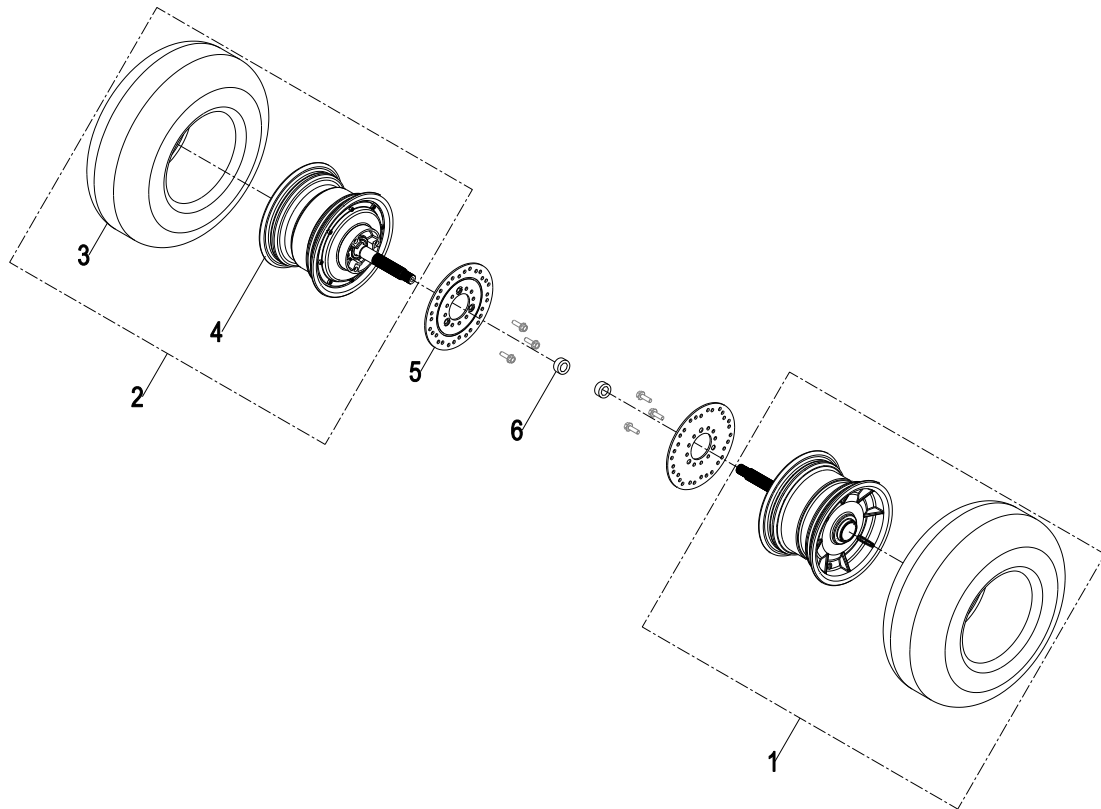

DRIVE MOTOR

ITEM NO.	PART NO.	DESCRIPTION	QTY
1		Left Tyre & Hub Motor Assembly	1
2		Right Tyre & Hub Motor Assembly	1
3	JMGW1429	Rear Tyre	2
4	JMGW1428	Rear Wheel Hub Motor	2
5	JMGW1463	Brake Disc Rear	2
6	JMGW1464	Hub Motor Wheel Nut	2