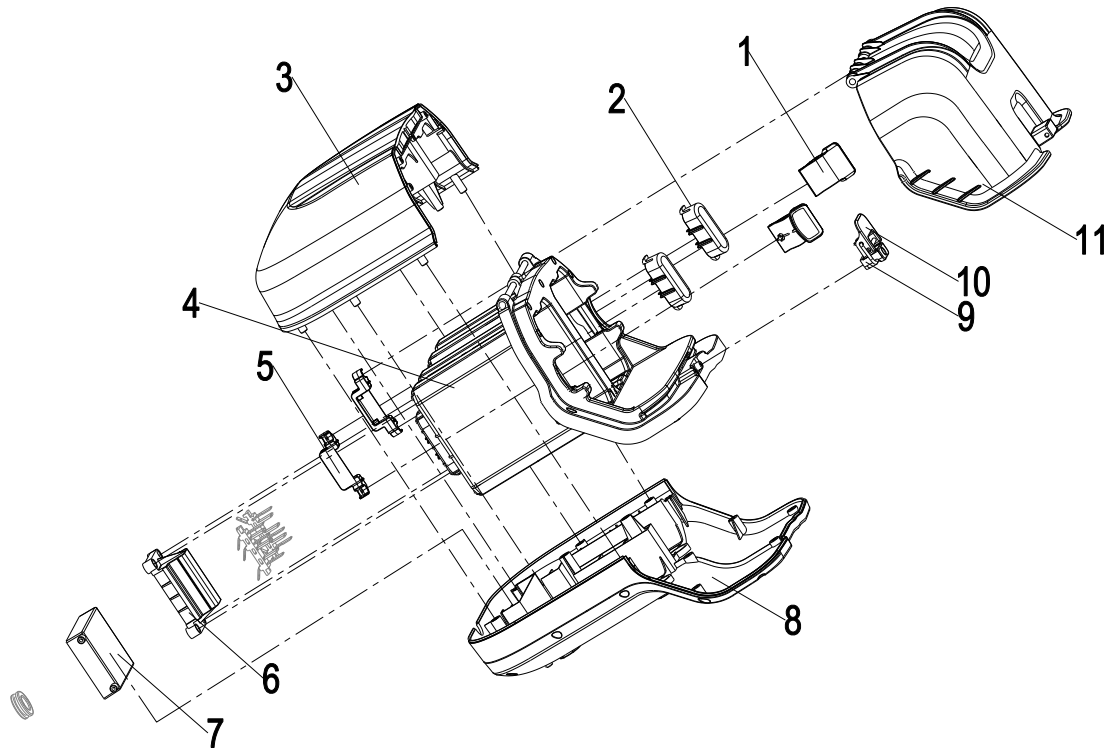

FRAME ASSEMBLY

ITEM NO.	PART NO.	DESCRIPTION	QTY
1	JMGW1451	Side bar for Roll Cage	2
2	JMGW1452	Concave Spacer	4
3	JMGW1453	Flange Bolts	4

BATTERY COVER ASSEMBLY

ITEM NO.	PART NO.	DESCRIPTION	QTY
1	JMGW1417	Battery Release Clips	2
2		Spring Base	2
3	JMGW1418	Battery Box Top Cover	1
4	JMGW1419	Battery Box Internal Housing	1
5		Release Button Shaft Retaining Plate	2
6		Pressing Block	1
7	JMGW1420	PC Board Assembly	1
8	JMGW1421	Battery Box Bottom Cover	1
9	JMGW1422	Battery Box Latch Assembly	1
10	JMGW1423	Battery Box buckle	1
11	JMGW1424	Battery Box Top Lid	1

BELT ASSEMBLY

ITEM NO.	PART NO.	DESCRIPTION	QTY
1	JMGW1433	Seat Belt LH & RH	2

GUARDS AND PROTECTIVE PARTS

ITEM NO.	PART NO.	DESCRIPTION	QTY
1	JMGW1426	Side Plastic Cover LH & RH	1
2	JMGW1438	Front Body Cover	1
3	JMGW1432	Front Shock Nut Cap	2
4	JMGW1457	Roll Cage Padding - Small	4
5	JMGW1458	Roll Cage Padding - Large	2