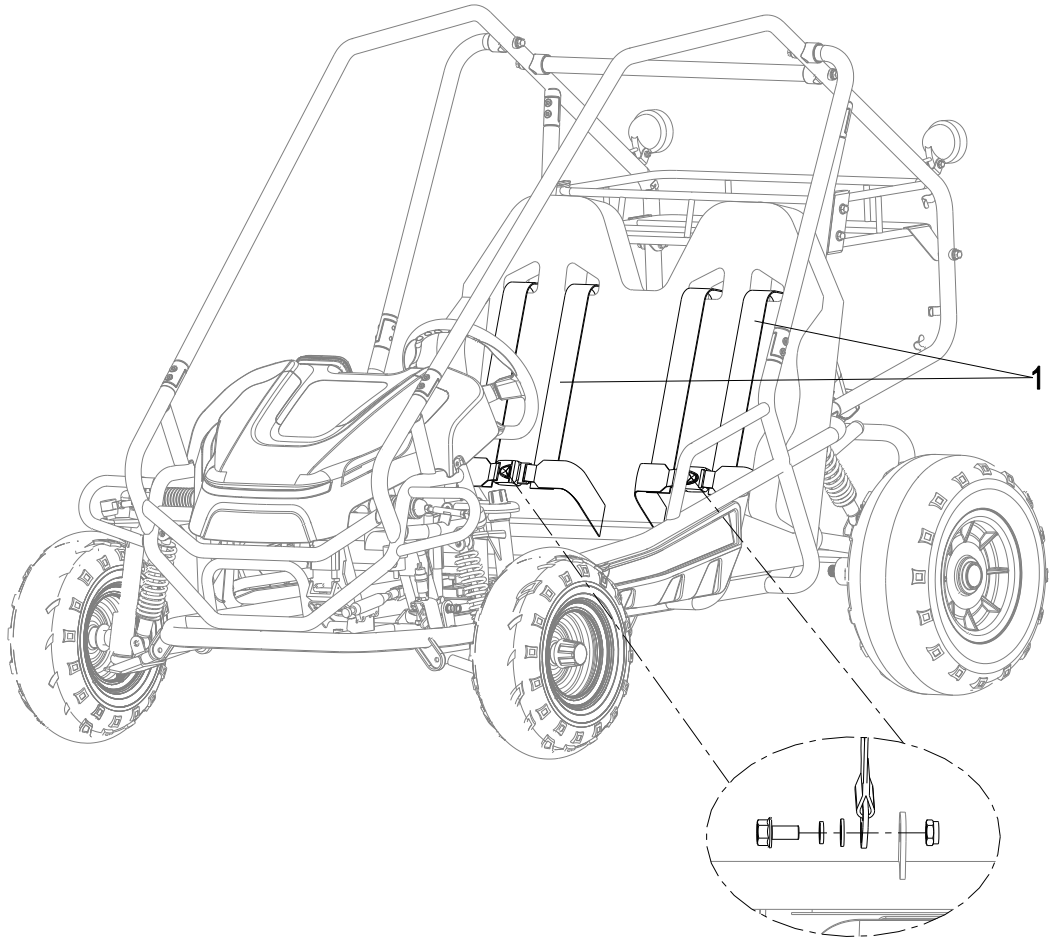

ITEM NO.	PART NO.	DESCRIPTION	QTY
1	JMGW1417	Battery Release Clips	2
2		Spring Base	2
3	JMGW1418	Battery Box Top Cover	1
4	JMGW1419	Battery Box Internal Housing	1
5		Release Button Shaft Retaining Plate	2
6		Pressing Block	1
7	JMGW1420	PC Board Assembly	1
8	JMGW1421	Battery Box Bottom Cover	1
9	JMGW1422	Battery Box Latch Assembly	1
10	JMGW1423	Battery Box buckle	1
11	JMGW1424	Battery Box Top Lid	1

BELT ASSEMBLY