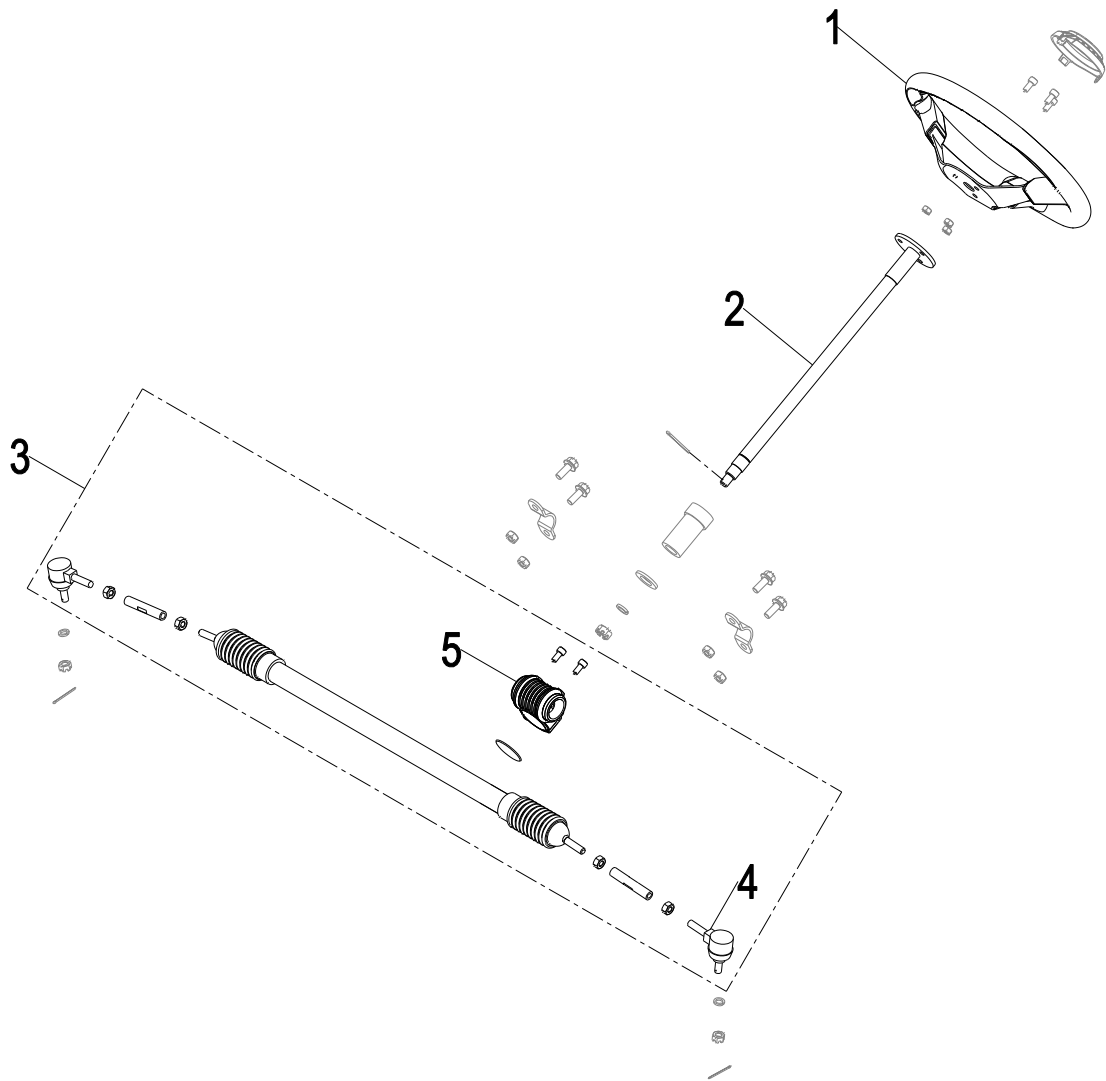

STEERING WHEEL ASSEMBLY

ITEM NO.	PART NO.	DESCRIPTION	QTY
1	JMGW1442	Steering Wheel	1
2	JMGW1466	Steering Column Shaft	1
3	JMGW1467	Steering Rack Assy	1
4	JMGW1441	Steering Tie Rod/Ball Joint	2
5	JMGW1468	Steering Gear and Housing Assembly	1