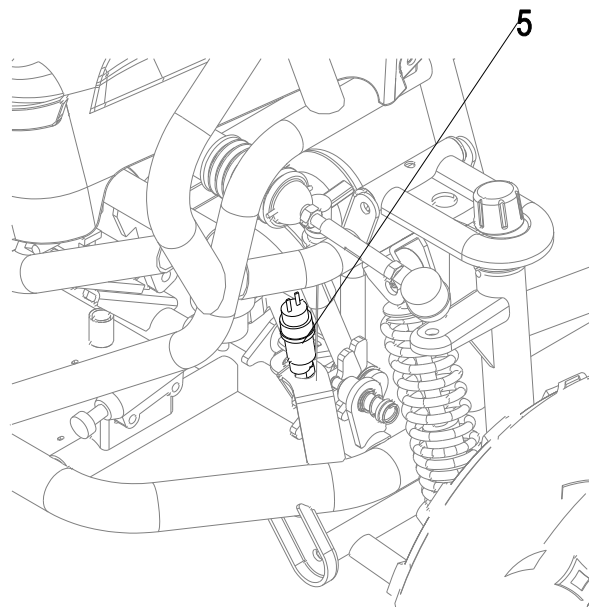

FRAME ASSEMBLY

ITEM NO.	PART NO.	DESCRIPTION	QTY
1	JMGW1451	Side bar for Roll Cage	2
2	JMGW1452	Concave Spacer	4
3	JMGW1453	Flange Bolts	4

BATTERY COVER ASSEMBLY

ITEM NO.	PART NO.	DESCRIPTION	QTY
1	JMGW1417	Battery Release Clips	2
2		Spring Base	2
3	JMGW1418	Battery Box Top Cover	1
4	JMGW1419	Battery Box Internal Housing	1
5		Release Button Shaft Retaining Plate	2
6		Pressing Block	1
7	JMGW1420	PC Board Assembly	1
8	JMGW1421	Battery Box Bottom Cover	1
9	JMGW1422	Battery Box Latch Assembly	1
10	JMGW1423	Battery Box buckle	1
11	JMGW1424	Battery Box Top Lid	1

BELT ASSEMBLY

ITEM NO.	PART NO.	DESCRIPTION	QTY
1	JMGW1433	Seat Belt LH & RH	2

GUARDS AND PROTECTIVE PARTS

ITEM NO.	PART NO.	DESCRIPTION	QTY
1	JMGW1426	Side Plastic Cover LH & RH	1
2	JMGW1438	Front Body Cover	1
3	JMGW1432	Front Shock Nut Cap	2
4	JMGW1457	Roll Cage Padding - Small	4
5	JMGW1458	Roll Cage Padding - Large	2

CONTROLLERS AND BOX PARTS

ITEM NO.	PART NO.	DESCRIPTION	QTY
1	JMGW1444	Drive Controller Bottom Housing	1
2	JMGW1445	Drive Controller	1
3	JMGW1456	Drive Controller Upper Housing	1

SWITCHES & METER PARTS

ITEM NO.	PART NO.	DESCRIPTION	QTY
1	JMGW1435	LED Dash Assembly	1
2	JMGW1437	On/Off Switch	1
3	JMGW1447	LED Light On/Off Switch	1
4	JMGW1448	Drive Neutral Reverse Switch	1
5	JMGW1459	Brake Signal Switch	1