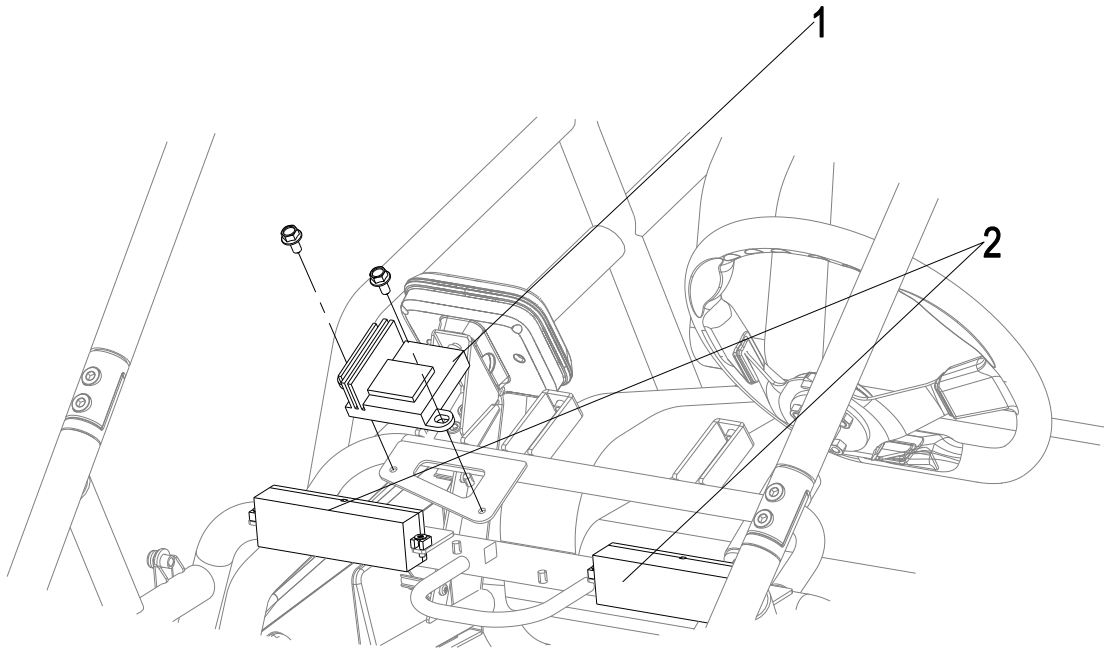

OTHERS

ITEM NO.	PART NO.	DESCRIPTION	QTY
1	JMGW1395	DC-DC Converter	1
2	JMGW1391	Bluetooth Speaker	2