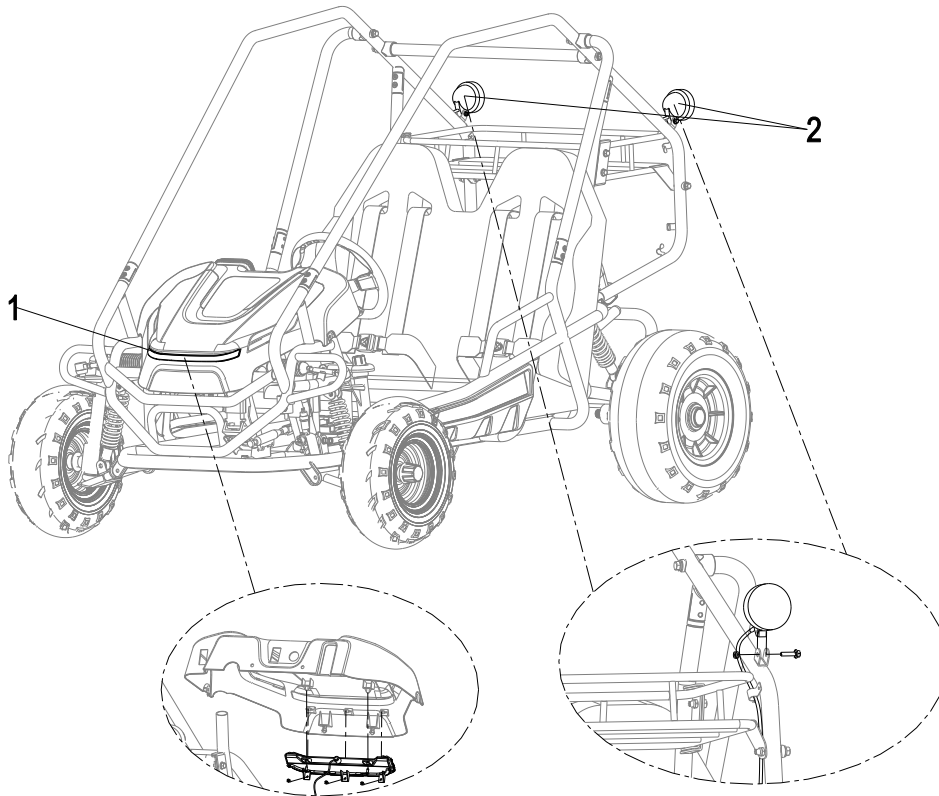

LIGHTS PARTS

ITEM NO.	PART NO.	DESCRIPTION	QTY
1	JMGW1439	Front LED Light	1
2	JMGW1443	LED Tail Light	2