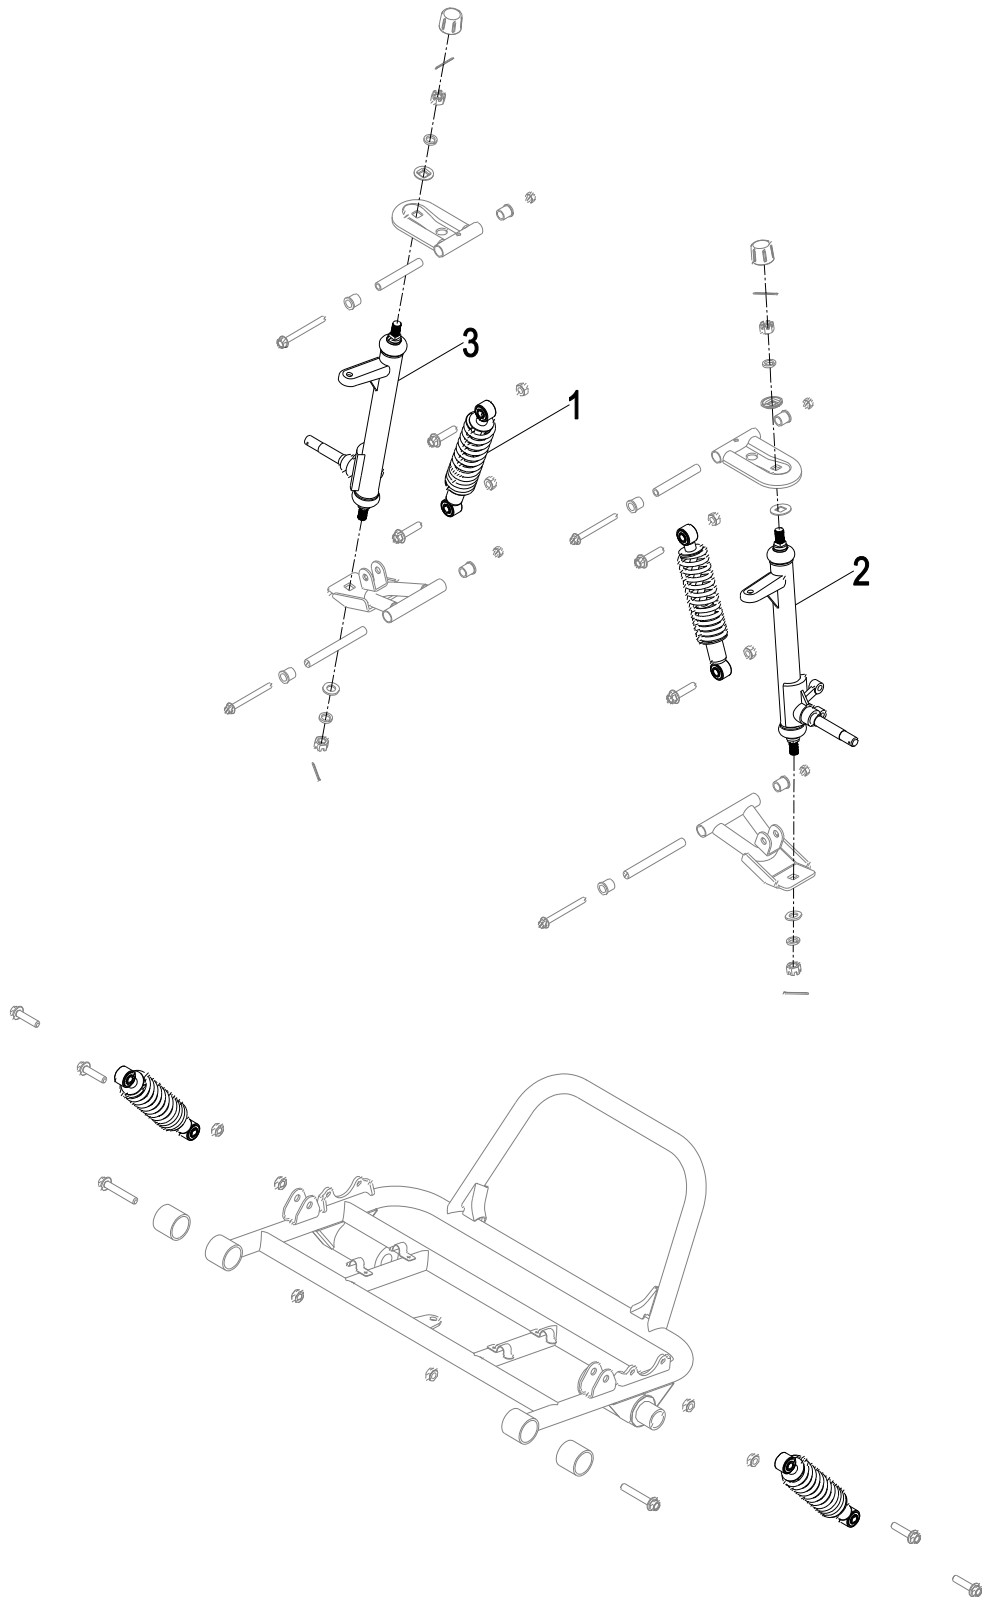

CONTROLLERS AND BOX PARTS

ITEM NO.	PART NO.	DESCRIPTION	QTY
1	JMGW1444	Drive Controller Bottom Housing	1
2	JMGW1445	Drive Controller	1
3	JMGW1456	Drive Controller Upper Housing	1

SWITCHES & METER PARTS

ITEM NO.	PART NO.	DESCRIPTION	QTY
1	JMGW1435	LED Dash Assembly	1
2	JMGW1437	On/Off Switch	1
3	JMGW1447	LED Light On/Off Switch	1
4	JMGW1448	Drive Neutral Reverse Switch	1
5	JMGW1459	Brake Signal Switch	1

LIGHTS PARTS

ITEM NO.	PART NO.	DESCRIPTION	QTY
1	JMGW1439	Front LED Light	1
2	JMGW1443	LED Tail Light	2

OTHERS

ITEM NO.	PART NO.	DESCRIPTION	QTY
1	JMGW1395	DC-DC Converter	1
2	JMGW1391	Bluetooth Speaker	2

FRONT WHEEL ASSEMBLY

ITEM NO.	PART NO.	DESCRIPTION	QTY
1		Left Front Wheel Assembly	1
2		Right Front Wheel Assembly	1
3	JMGW1430	Front Wheel Hub / Rim	2
4	JMGW1425	Front Tyre	2
5		Flat Washer	2
6		Spring Washer	2
7	JMGW1460	Castle Nut for Front Wheel	2
8	JMGW1431	Front Wheel Bearing Dust Cap	2

SHOCK ABSORBER ASSEMBLY

ITEM NO.	PART NO.	DESCRIPTION	QTY
1	JMGW1440	Shock Absorber Assembly	4
2	JMGW1461	L/H Strut Assy	1
3	JMGW1462	R/H Strut Assembly	1

DRIVE MOTOR

ITEM NO.	PART NO.	DESCRIPTION	QTY
1		Left Tyre & Hub Motor Assembly	1
2		Right Tyre & Hub Motor Assembly	1
3	JMGW1429	Rear Tyre	2
4	JMGW1428	Rear Wheel Hub Motor	2
5	JMGW1463	Brake Disc Rear	2
6	JMGW1464	Hub Motor Wheel Nut	2