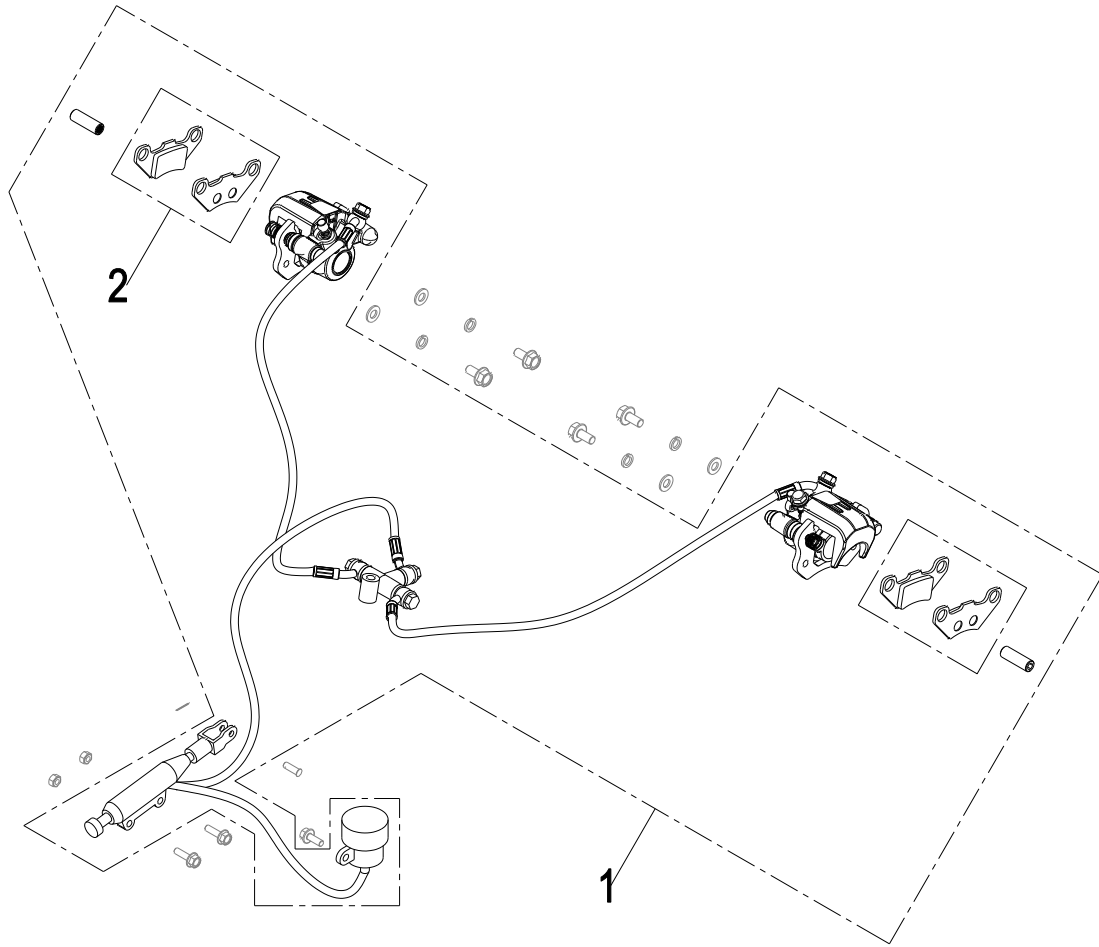

FRONT WHEEL ASSEMBLY

ITEM NO.	PART NO.	DESCRIPTION	QTY
1		Left Front Wheel Assembly	1
2		Right Front Wheel Assembly	1
3	JMGW1430	Front Wheel Hub / Rim	2
4	JMGW1425	Front Tyre	2
5		Flat Washer	2
6		Spring Washer	2
7	JMGW1460	Castle Nut for Front Wheel	2
8	JMGW1431	Front Wheel Bearing Dust Cap	2

SHOCK ABSORBER ASSEMBLY

ITEM NO.	PART NO.	DESCRIPTION	QTY
1	JMGW1440	Shock Absorber Assembly	4
2	JMGW1461	L/H Strut Assy	1
3	JMGW1462	R/H Strut Assembly	1

DRIVE MOTOR

ITEM NO.	PART NO.	DESCRIPTION	QTY
1		Left Tyre & Hub Motor Assembly	1
2		Right Tyre & Hub Motor Assembly	1
3	JMGW1429	Rear Tyre	2
4	JMGW1428	Rear Wheel Hub Motor	2
5	JMGW1463	Brake Disc Rear	2
6	JMGW1464	Hub Motor Wheel Nut	2

BRAKING SYSTEM

ITEM NO.	PART NO.	DESCRIPTION	QTY
1	JMGW1427	Rear Brake Caliper and Line Assy	1
2	JMGW1465	Brake Pad	2

STEERING WHEEL ASSEMBLY

ITEM NO.	PART NO.	DESCRIPTION	QTY
1	JMGW1442	Steering Wheel	1
2	JMGW1466	Steering Column Shaft	1
3	JMGW1467	Steering Rack Assy	1
4	JMGW1441	Steering Tie Rod/Ball Joint	2
5	JMGW1468	Steering Gear and Housing Assembly	1