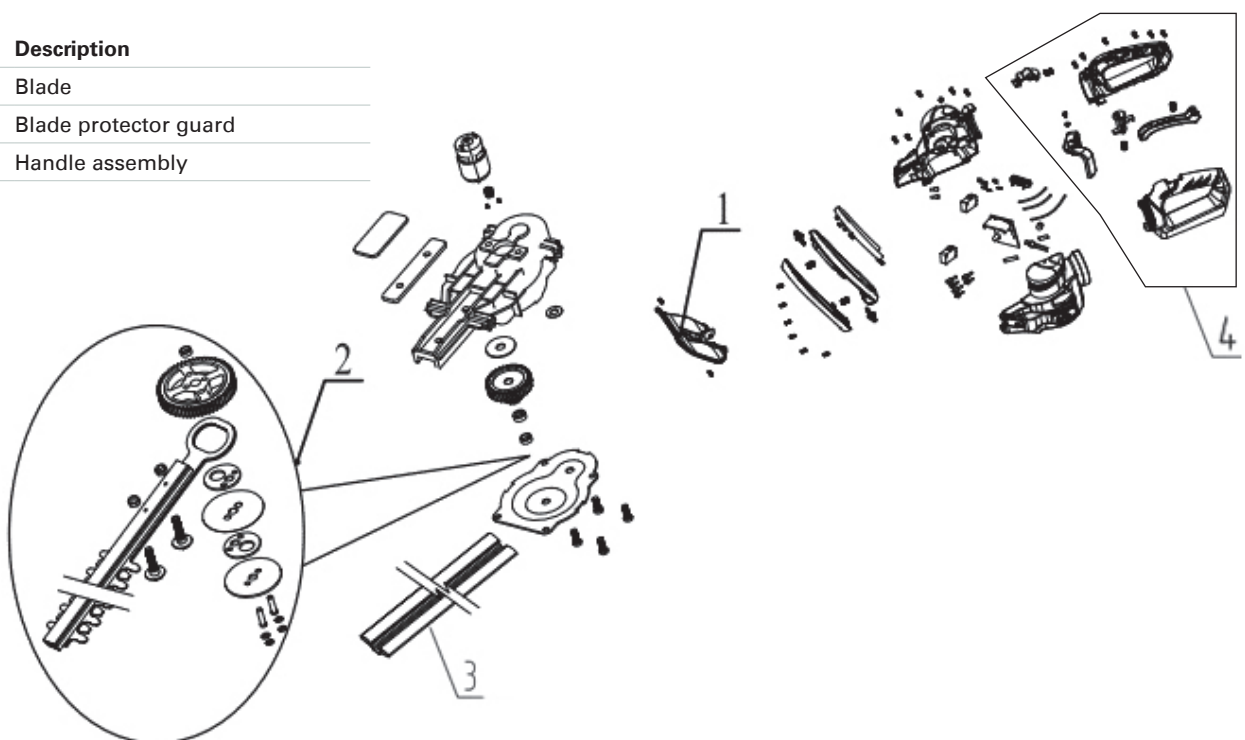

24V Hedge Trimmer - 2200107AU

Item	Part No.	Description
2	JMGW013	Blade
3	JMGW012	Blade protector guard
4	JMGW239	Handle assembly