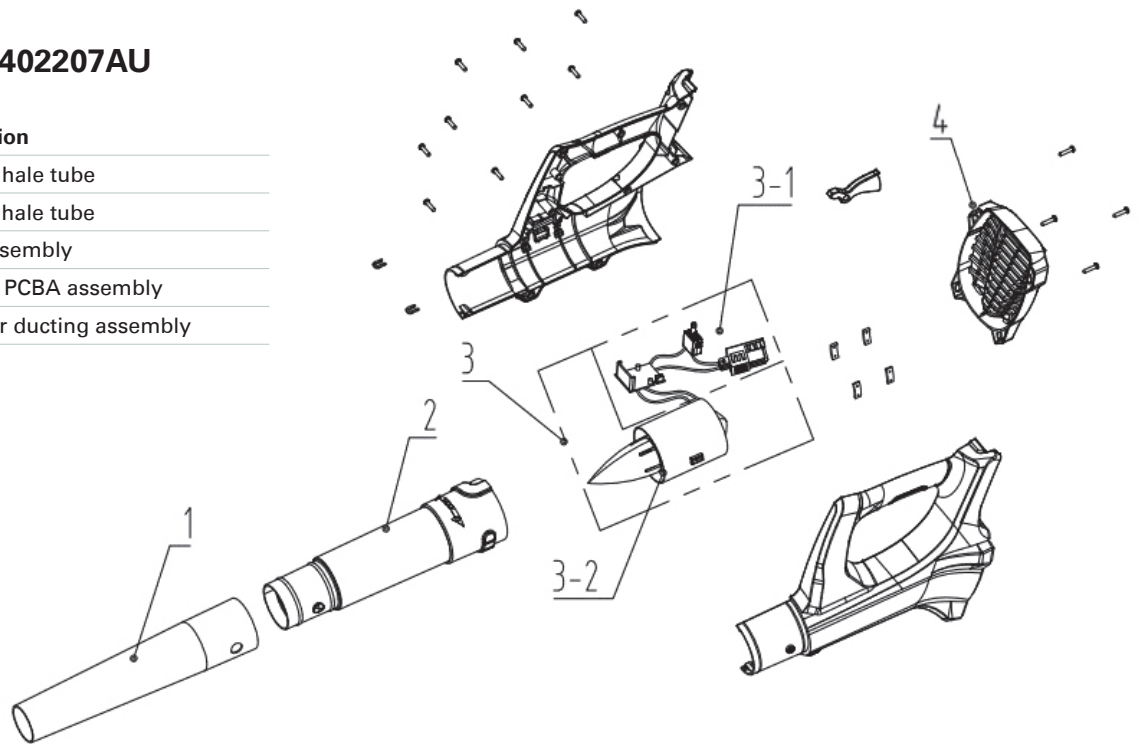

24V Axial Blower - 2402207AU

Item	Part No.	Description
1	JMGW001	Upper inhale tube
2	JMGW002	Lower inhale tube
3.1	JMGW004	PCBA assembly
3.2	JMGW003	Motor & PCBA assembly
4	JMGW005	Motor air ducting assembly