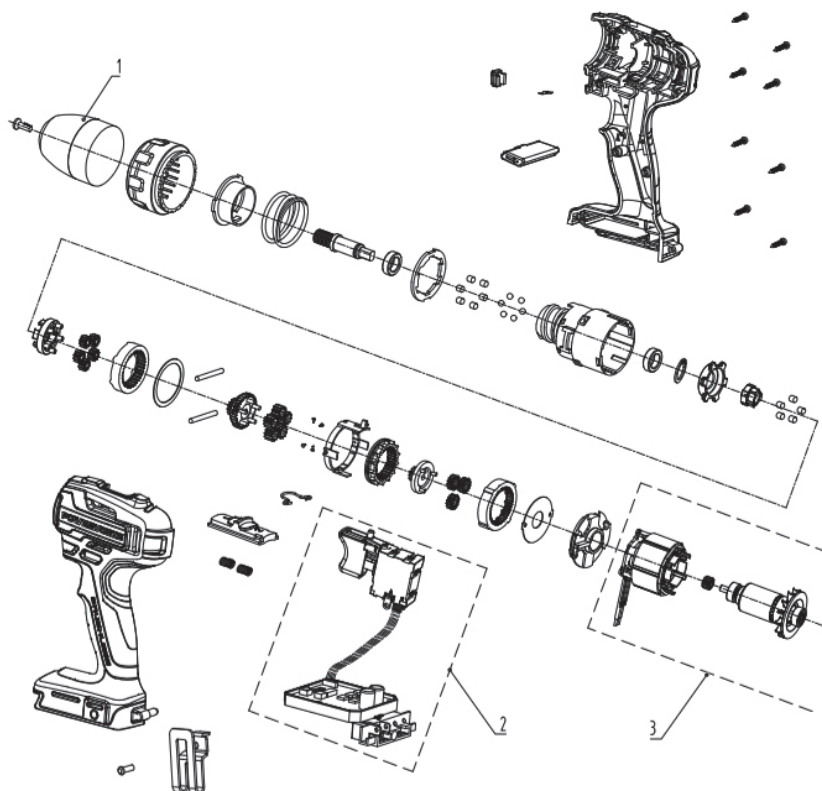

24V Brushless Drill - 3704007AU

Item	Part No.	Description
1	JMGW091	Drill chuck
2, 3	JMGW092	Motor & electronics assembly