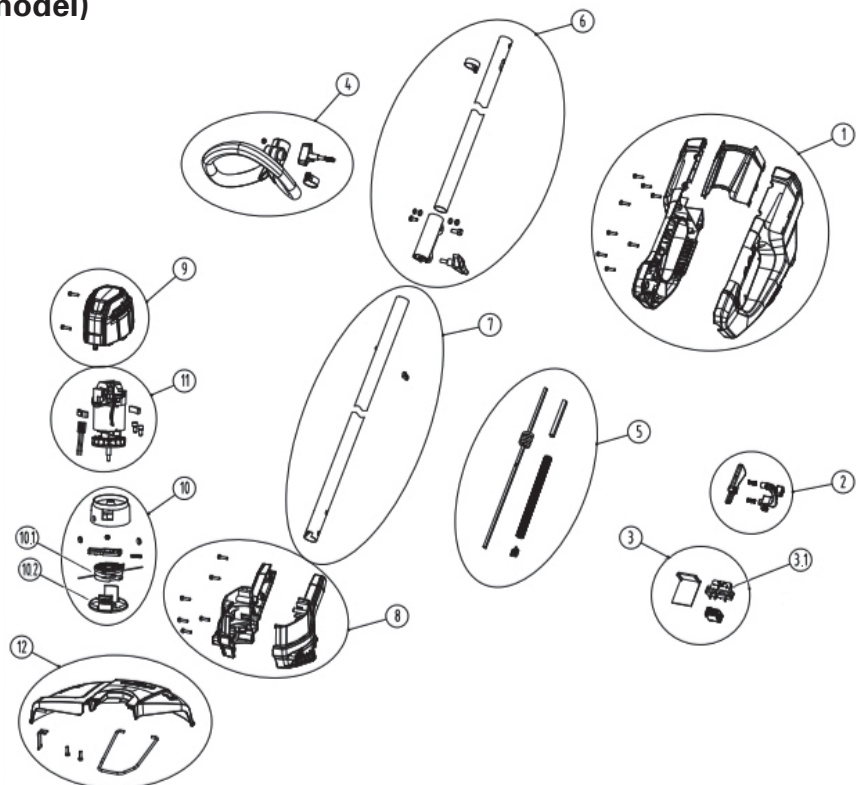

40V String Trimmer - 2101507AU (Old model)

Item	Part No.	Description
2	JMGW233	Trigger assembly (on handle)
3	JMGW060	PCB assembly
3.1	JMGW061	PCB
4	JMGW059	Auxiliary handle
10	JMGW062	String head assembly
10.1	JMGW058	Spool
10.2	JMGW186	Cover (for trimmer head)
11	JMGW063	Motor assembly
12	JMGW057	Trimmer guard