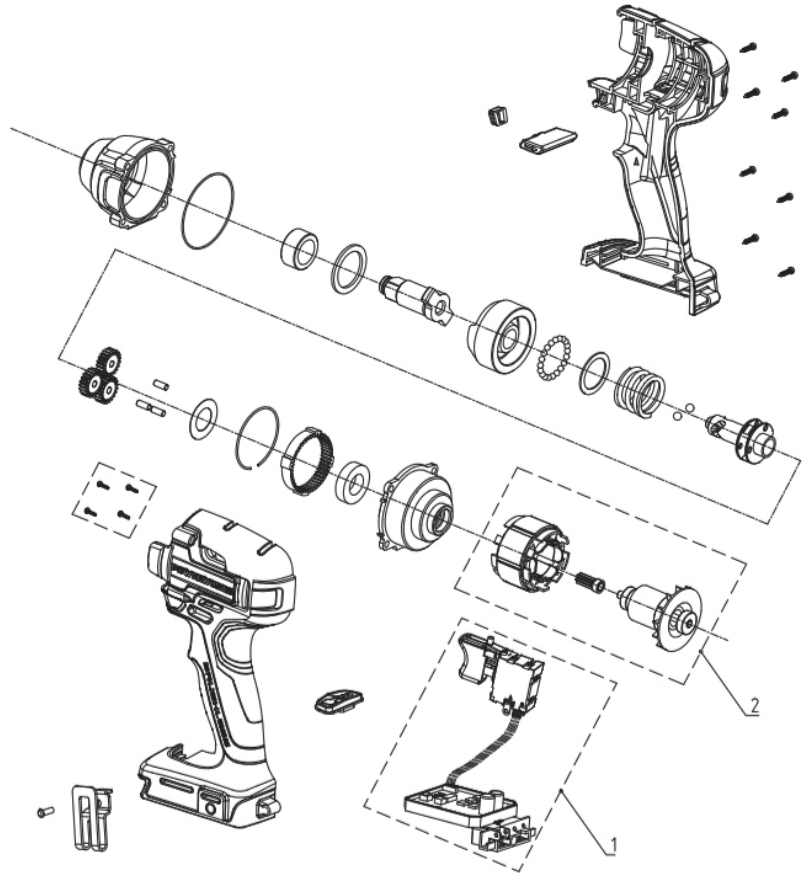

24V Impact Wrench - 3802907AU

Item	Part No.	Description
1, 2	JMGW099	Motor & electronics assembly
3	JMGW189	Speed clip