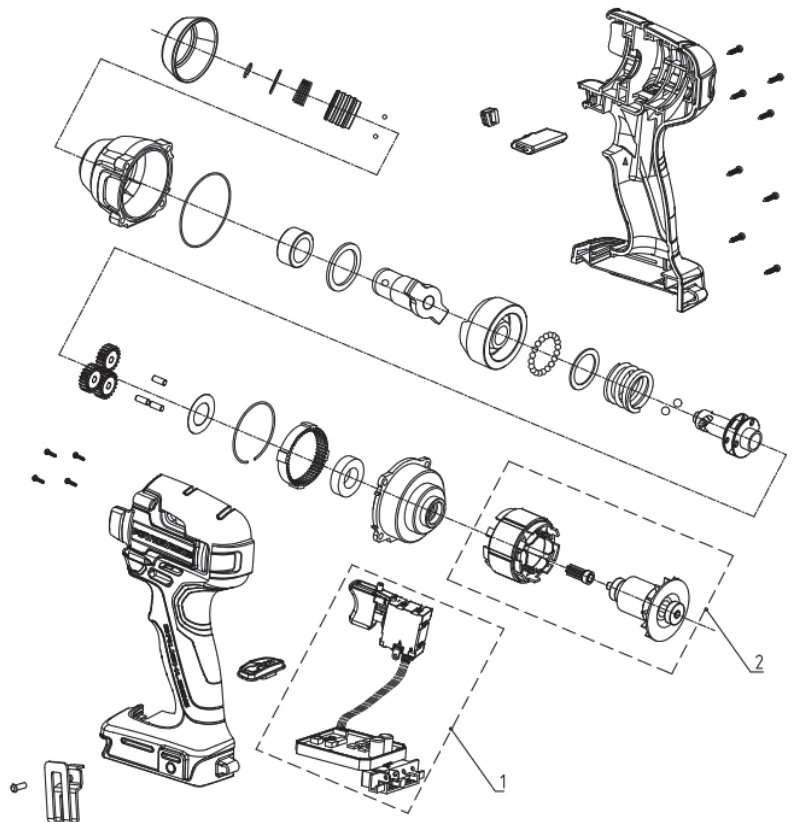

24V Impact Driver - 3802807AU

Item	Part No.	Description
1, 2	JMGW101	Motor & electronics assembly