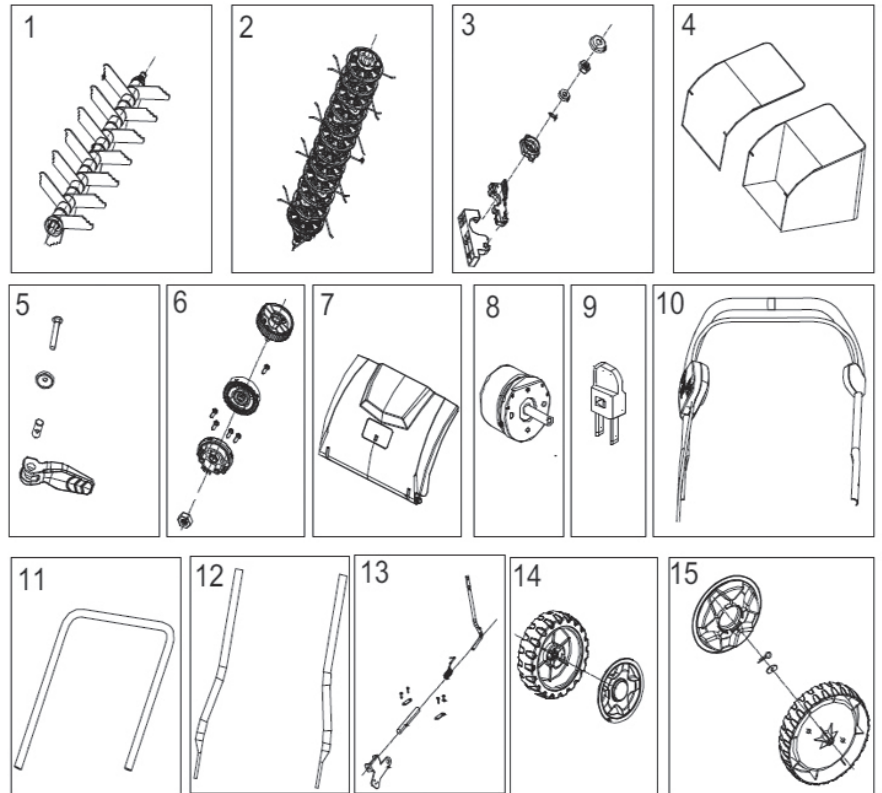

40V Dethatcher - 2511507AU

Item	Part No.	Description
1	JMGW191	Blade cylinder
2	JMGW192	Tine cylinder
3	JMGW193	Cylinder lock assembly
4	JMGW194	Grass catcher
5	JMGW195	Upper/middle handle fastener assembly
6	JMGW196	Lower handle knob assembly
7	JMGW197	Rear discharge flap
8	JMGW198	Motor
9	JMGW199	Safe key
10	JMGW200	Upper handle control assembly
11	JMGW201	Middle handle
12	JMGW202	Lower handle
13	JMGW203	Depth adjustment lever
14	JMGW204	Rear wheel assembly
15	JMGW205	Front wheel assembly