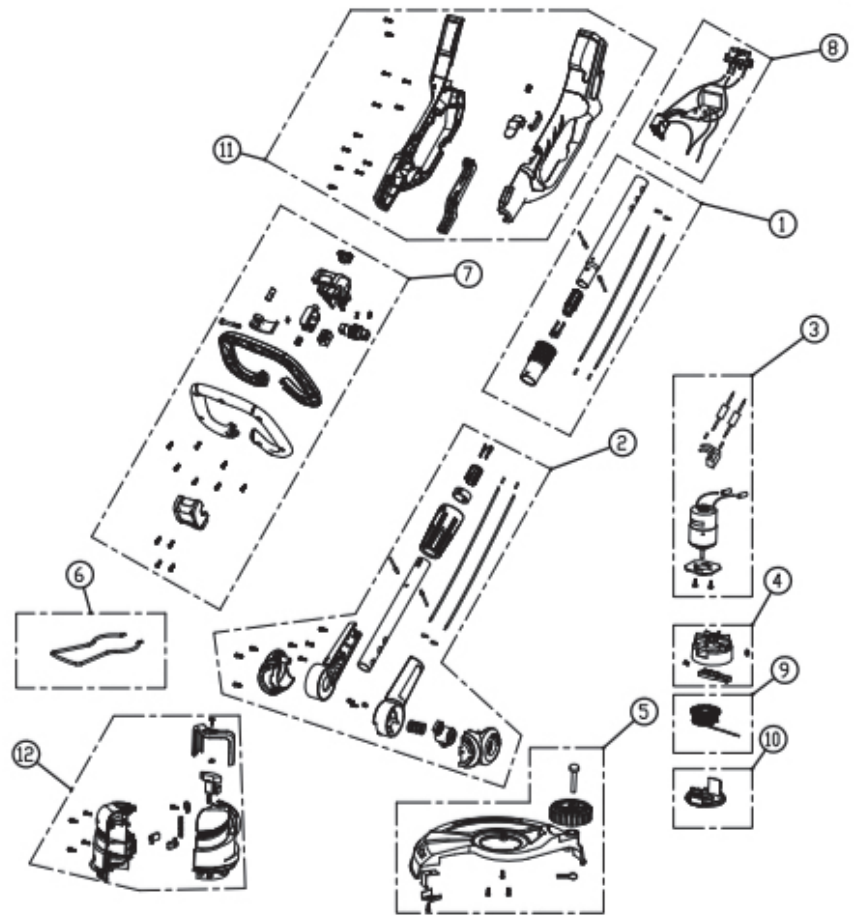

24V String Trimmer - 2100007AU

Item	Part No.	Description
3	JMGW024	Motor assembly
5	JMGW021	Trimmer guard
7	JMGW022	Handle assembly
8	JMGW025	PCBA
9	JMGW023	Spool