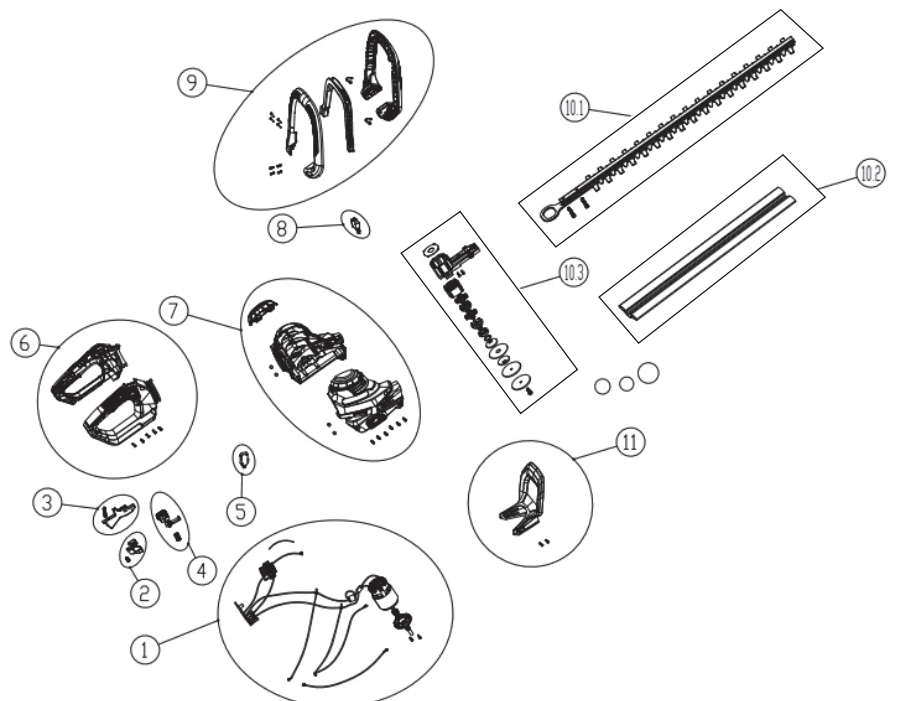

40V Hedge Trimmer - 2200907AU

Item	Part No.	Description
1	JMGW038	Motor & PCB assembly
2	JMGW241	Self-lock button assembly
3	JMGW240	Switch trigger assembly
4	JMGW242	Rotary head button assembly
5	JMGW245	Micro switch assembly
9	JMGW244	Auxiliary handle assembly
10.1	JMGW037	Blade
10.2	JMGW036	Blade protector guard
10.3	JMGW243	Gear box assembly