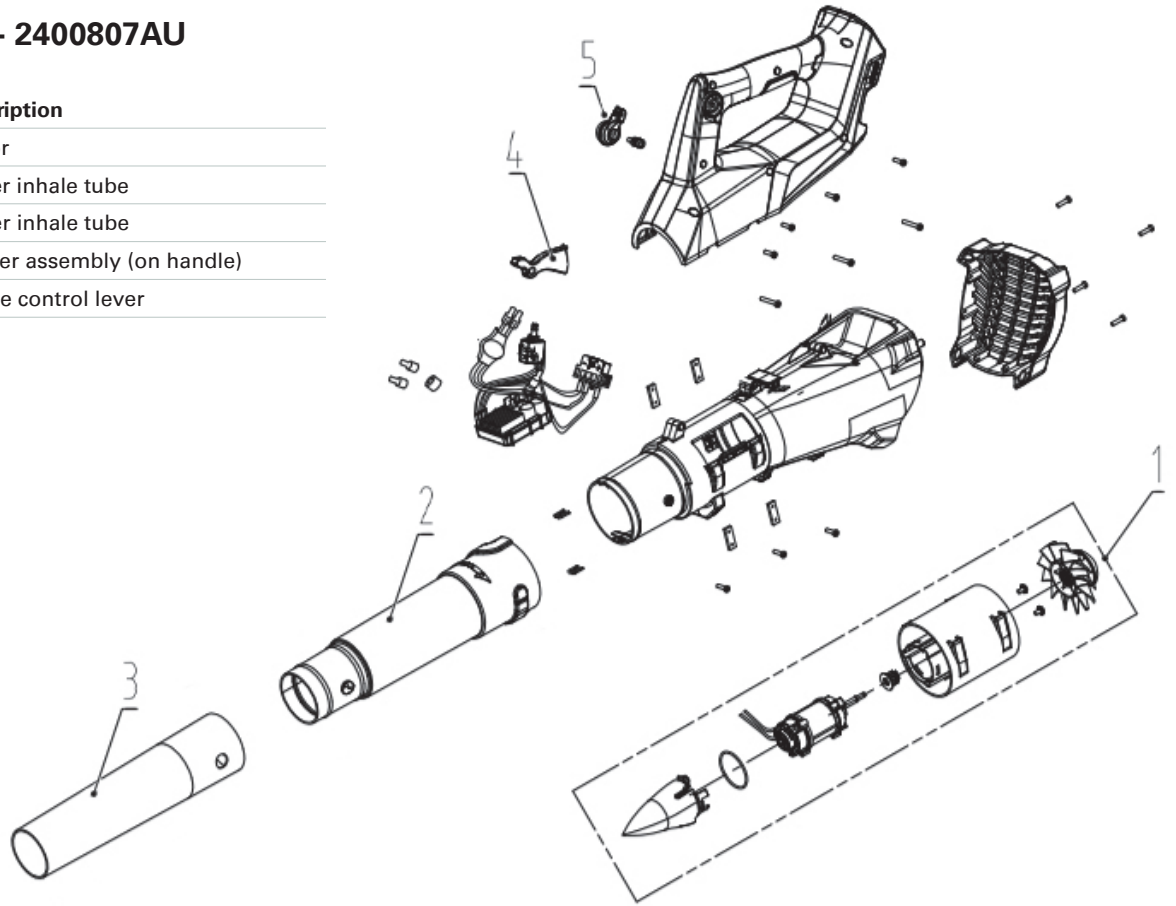

40V Axial Blower - 2400807AU

Item	Part No.	Description
1	JMGW028	Motor
2	JMGW027	Lower inhale tube
3	JMGW026	Upper inhale tube
4	JMGW255	Trigger assembly (on handle)
5	JMGW256	Cruise control lever