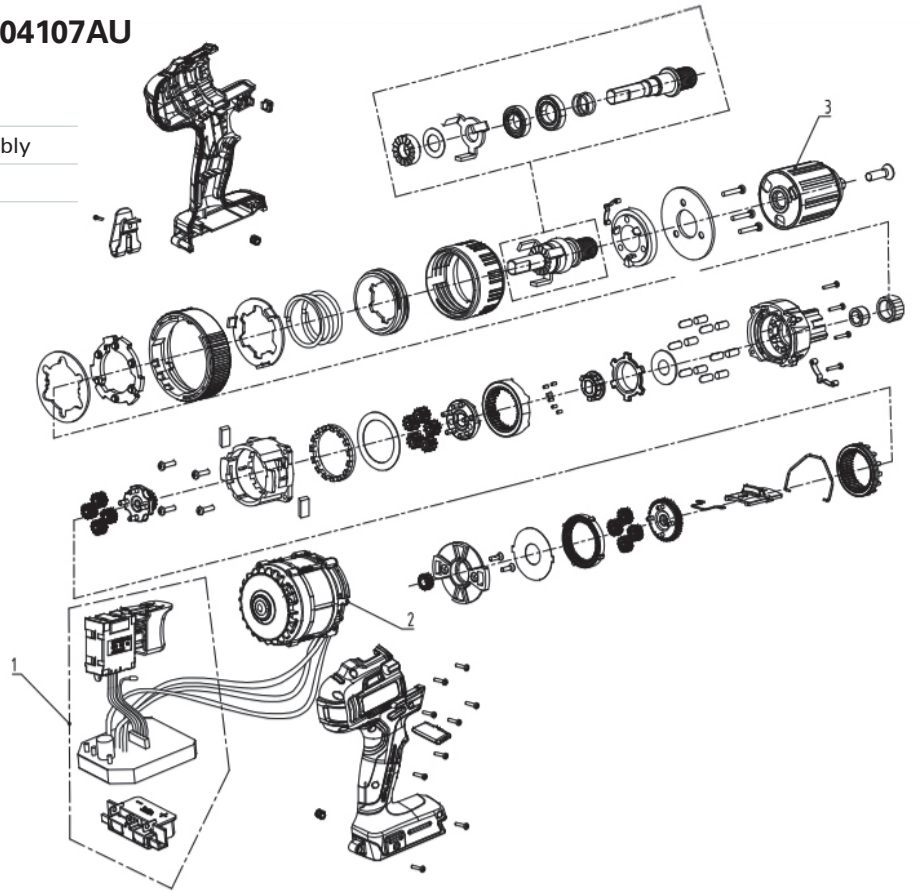

24V Brushless Hammer Drill - 3704107AU

Item	Part No.	Description
1, 2	JMGW094	Motor & electronics assembly
3	JMGW096	Drill chuck