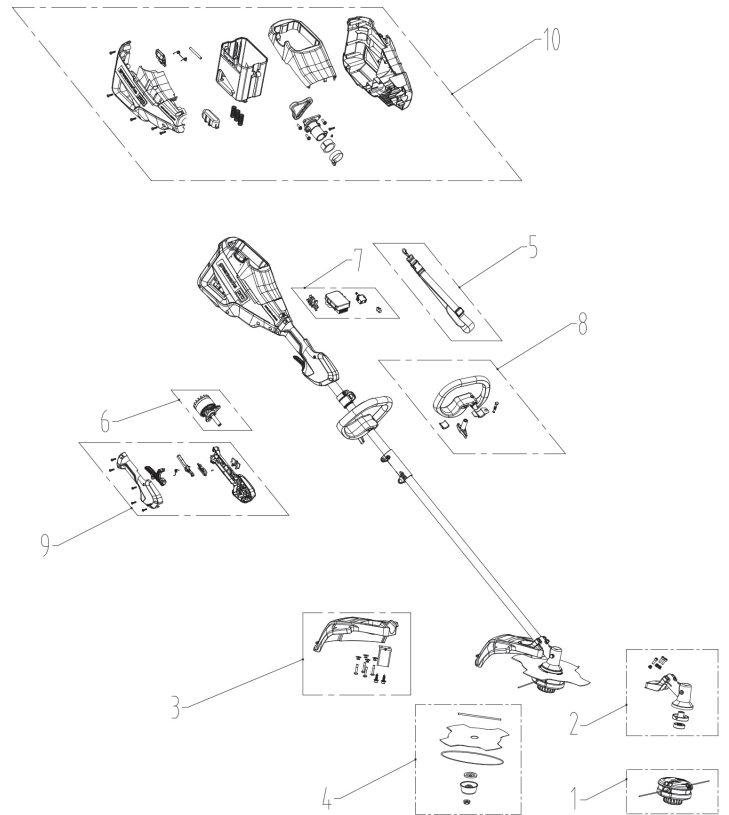

60V String Trimmer - 2109007AU

Item	Part No.	Description
1	JMGW123	Trimmer head assembly
2	JMGW124	Gear box assembly
3	JMGW125	Shield assembly
4	JMGW126	Brushcutter blade assembly
5	JMGW127	Shoulder strap
6	JMGW128	Motor assembly
7	JMGW129	PCB board assembly
8	JMGW130	Auxiliary handle assembly
9	JMGW131	Throttle control assembly
10	JMGW132	Housing assembly
11	JMGW1033	Shaft coupling & knob assembly
	JMGW182	Bump knob (for trimmer head)
	JMGW183	Eyelets (for trimmer head)
	JMGW184	Spring (for trimmer head)
	JMGW185	Spool (for trimmer head)
	JMGW190	T-wrench