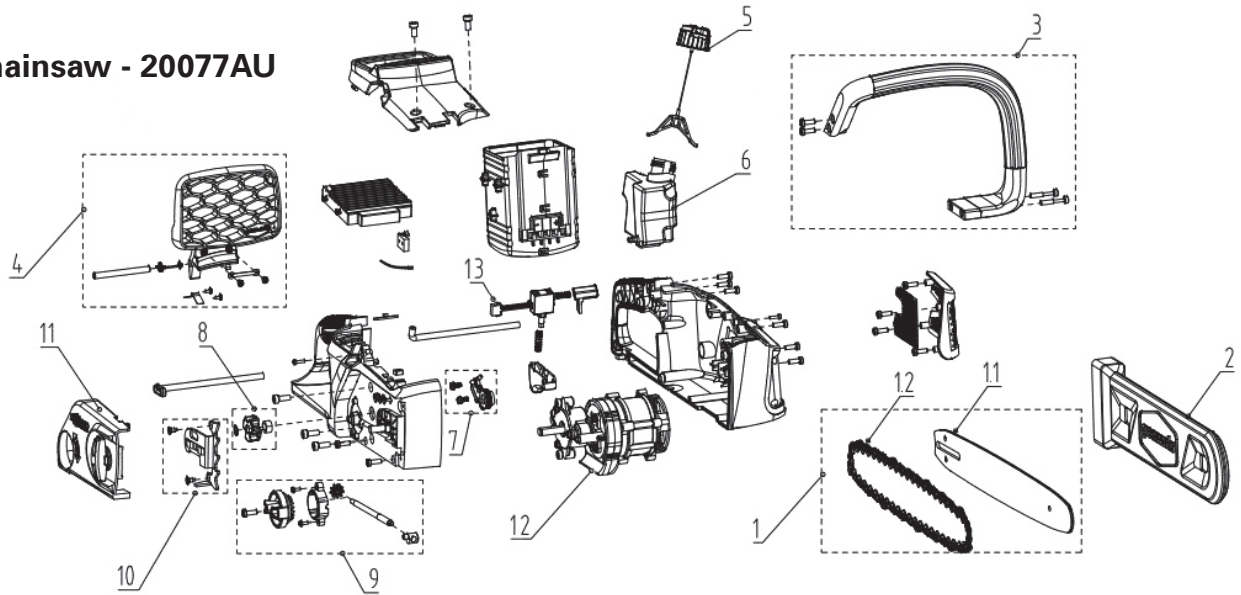

40V Chainsaw - 20077AU