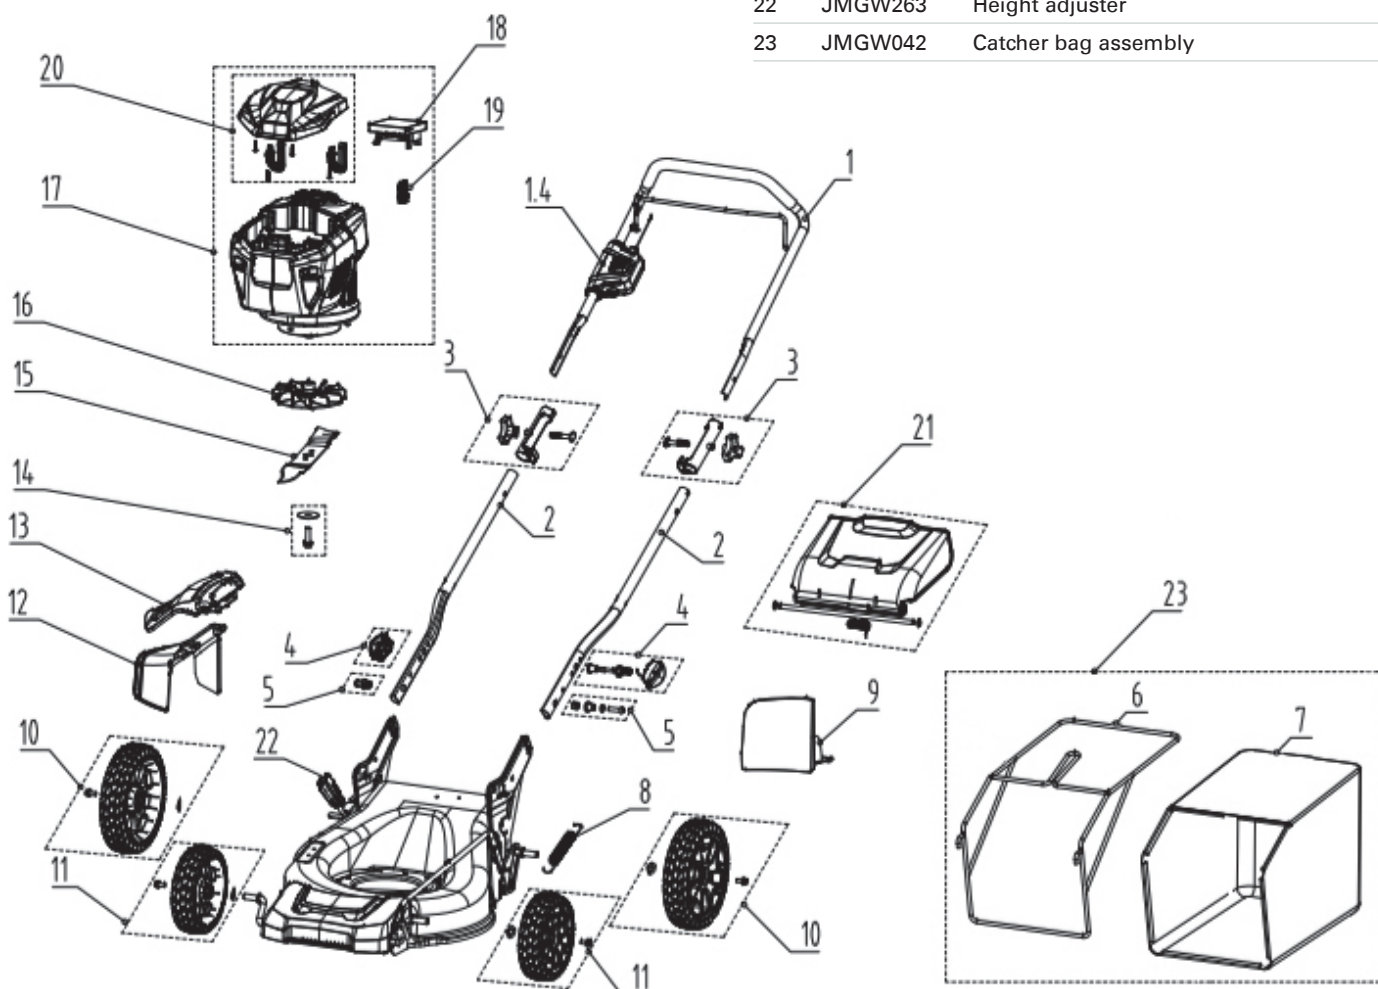

40V 46cm Lawnmower - 2510107AU

Item	Part No.	Description
1	JMGW259	Upper push handle assembly
1.4	JMGW261	Power box assembly
3	JMGW046	Handle knob assembly
4	JMGW047	Push handle limit assembly
5	JMGW048	Lower push lock assembly
6	JMGW264	Grass catcher bag frame
7	JMGW265	Grass catcher bag
8	JMGW049	Height adjustment extension spring
9	JMGW050	Mulch plug

Item	Part No.	Description
10	JMGW043	Rear wheel
11	JMGW044	Front wheel
12	JMGW051	Side discharge chute
13	JMGW052	Side discharge cover assembly
14	JMGW053	Hexagon bolt assembly
15	JMGW045	Bar blade
16	JMGW262	Blade fan assembly
18	JMGW054	PCBA
19	JMGW055	Key assembly
21	JMGW056	Rear flap assembly
22	JMGW263	Height adjuster
23	JMGW042	Catcher bag assembly