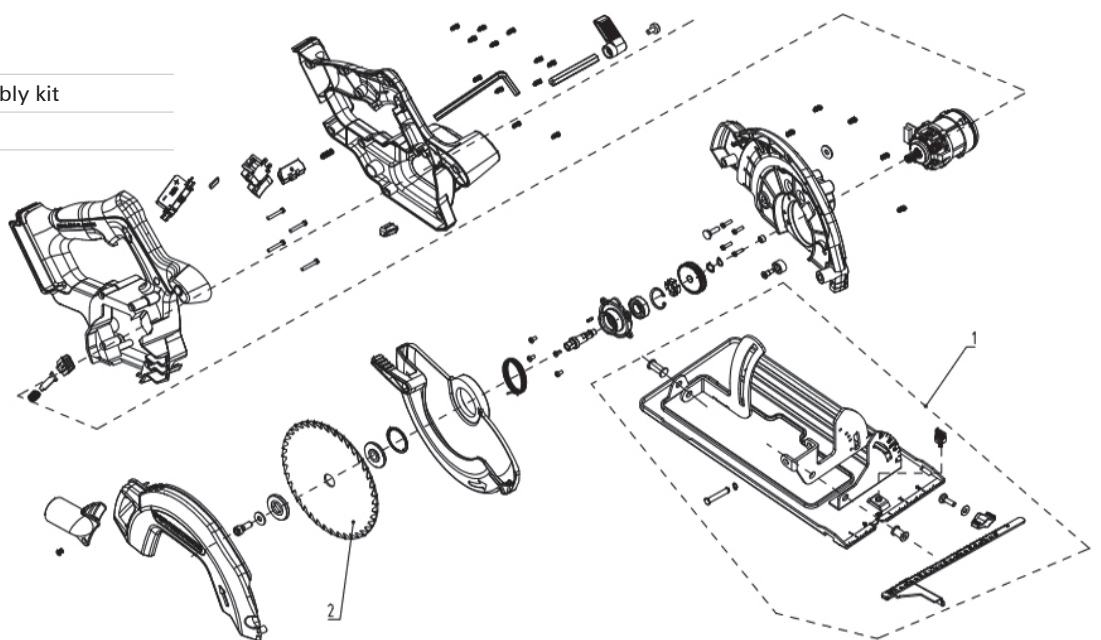

24V 7.25" Circular Saw - 1500907AU

Item	Part No.	Description
1	JMGW103	Base assembly kit
2	JMGW104	Blade