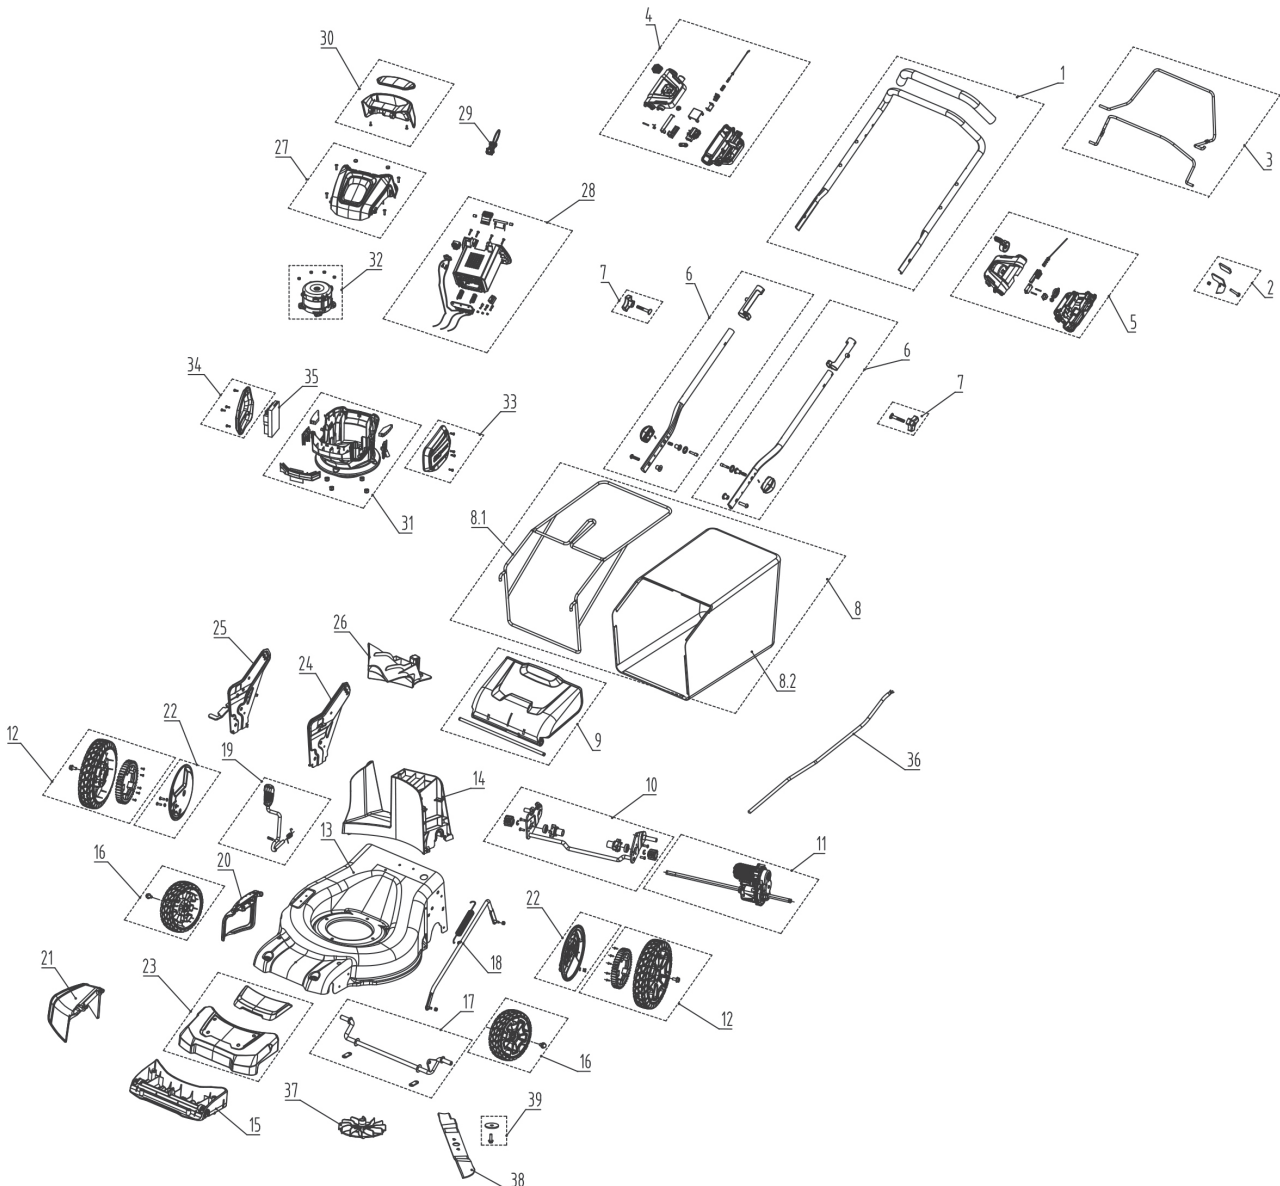

60V 46cm Self-Propelled Lawnmower - 2514607AU

Item	Part No.	Description
1	JMGW298	Upper handle assembly
2	JMGW299	Stop sheet assembly
3	JMGW297	Pull rod assembly
4	JMGW284	Power box assembly
5	JMGW296	Speed switch box assembly
7	JMGW295	Handle knob
8.1	JMGW264	Grass catcher bag frame
8.2	JMGW265	Grass catcher bag
9	JMGW300	Rear flap assembly
10	JMGW290	Rear wheel axle assembly
11	JMGW289	Gear box assembly
12	JMGW288	Rear wheel assembly
14	JMGW286	Rear surrounding panel assembly

Item	Part No.	Description
16	JMGW283	8" front wheel assembly
17	JMGW291	Front wheel axle assembly
18	JMGW294	Height adjustment connecting rod assembly
19	JMGW293	Height adjustment lever (curved) assembly
20	JMGW292	Side discharge cover assembly
21	JMGW051	Side discharge chute
22	JMGW285	Dust cover kit
26	JMGW281	Mulching plug
29	JMGW278	Key assembly
36	JMGW287	Motor connecting wire assembly
37	JMGW282	Blade fan assembly
38	JMGW187	Bar blade
39	JMGW279	Blade bolt assembly