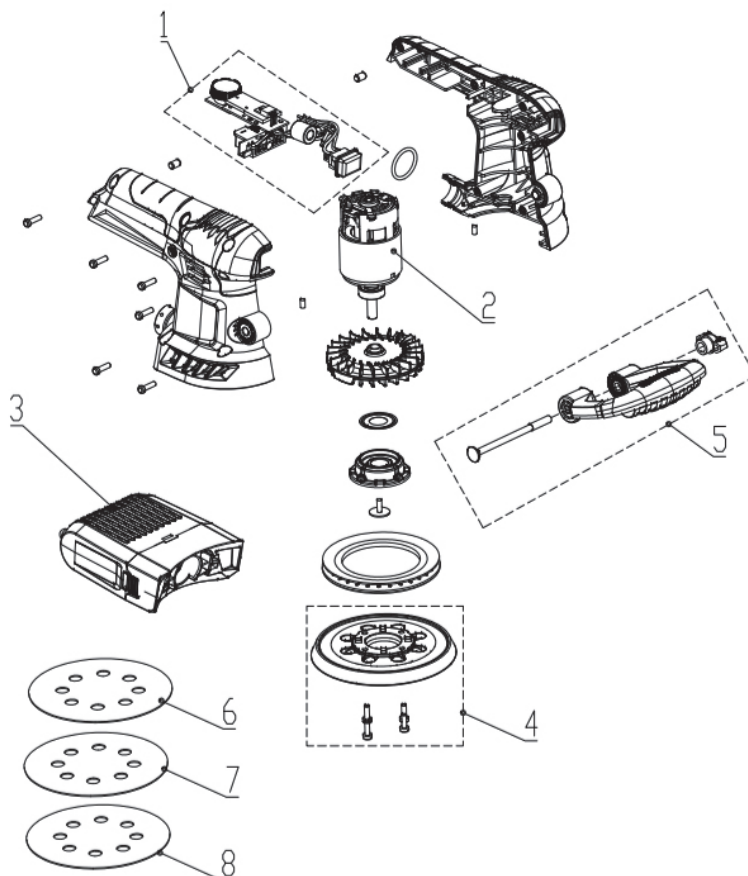

24V 4.9" Orbital Sander - 3100107AU

Item	Part No.	Description
1	JMGW081	PCBA & switch
2	JMGW082	Motor assembly
3	JMGW083	Dust box assembly
4	JMGW087	Sand pan assembly
6	JMGW084	Abrasive paper 80 grit
7	JMGW085	Abrasive paper 120 grit
8	JMGW086	Abrasive paper 180 grit