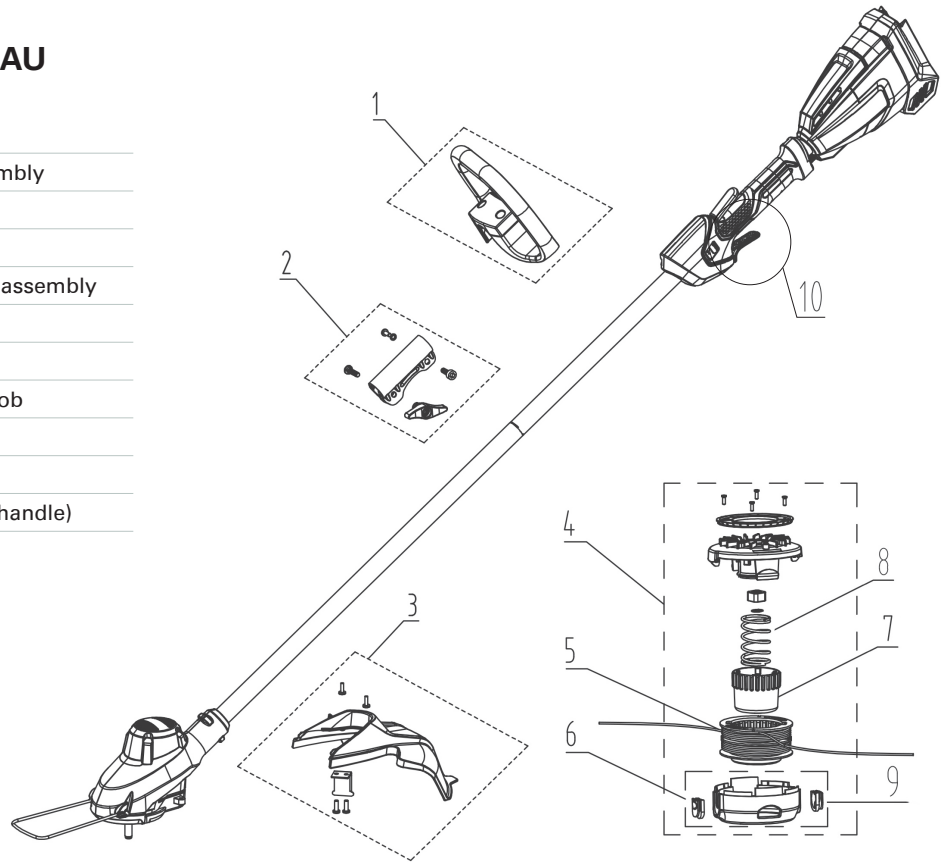

40V String Trimmer - 2109807AU

Item	Part No.	Description
1	JMGW152	Auxiliary handle assembly
2	JMGW153	Iron pipe assembly
3	JMGW154	Guard assembly
4	JMGW155	Complete string head assembly
5	JMGW156	Trimmer head spool
6	JMGW234	Spool Cover
7	JMGW235	String Head Bump Knob
8	JMGW236	Spring in bump head
9	JMGW237	Eyelets in bump head
10	JMGW238	Trigger assembly (on handle)