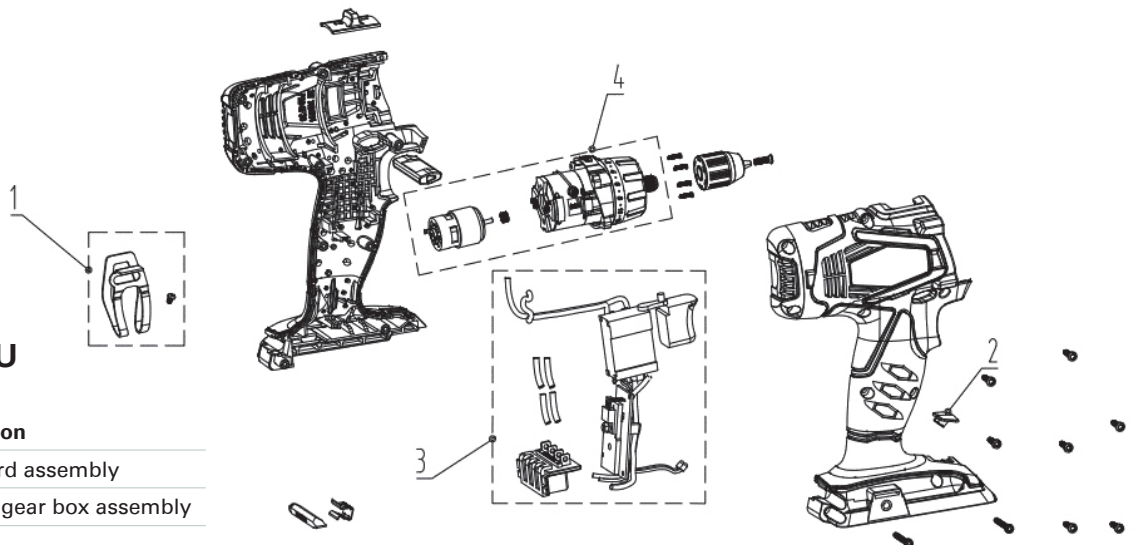

24V Drill - 3701507AU

Item	Part No.	Description
3	JMGW089	PCB board assembly
4	JMGW090	Motor & gear box assembly