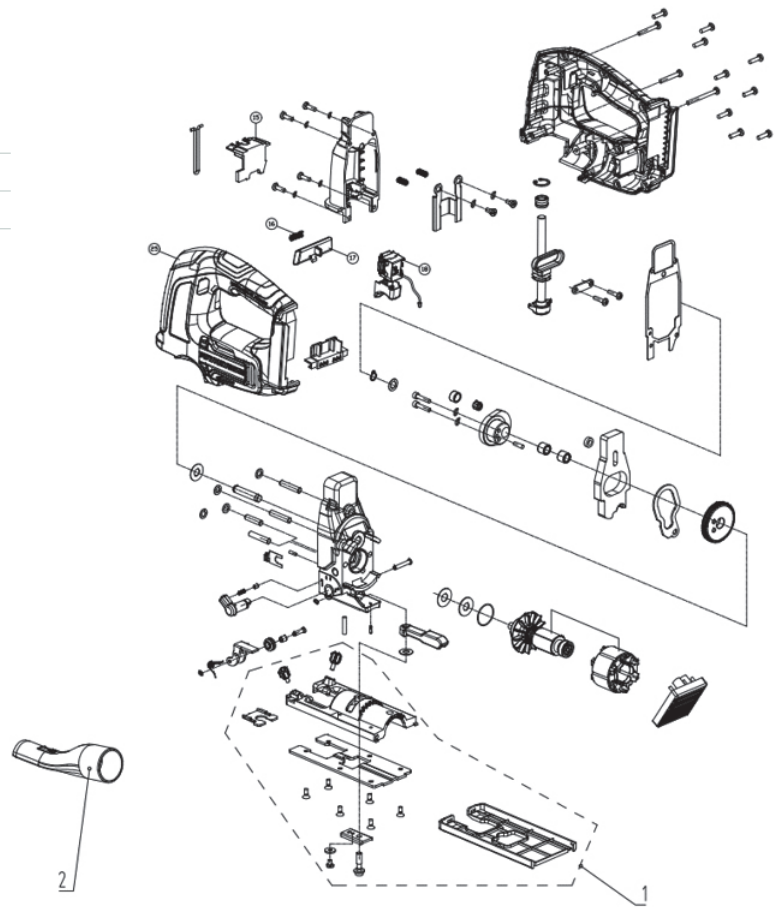

24V Jigsaw - 3601407AU

Item	Part No.	Description
1	JMGW097	Baseplate assembly
2	JMGW098	Dedusting duct