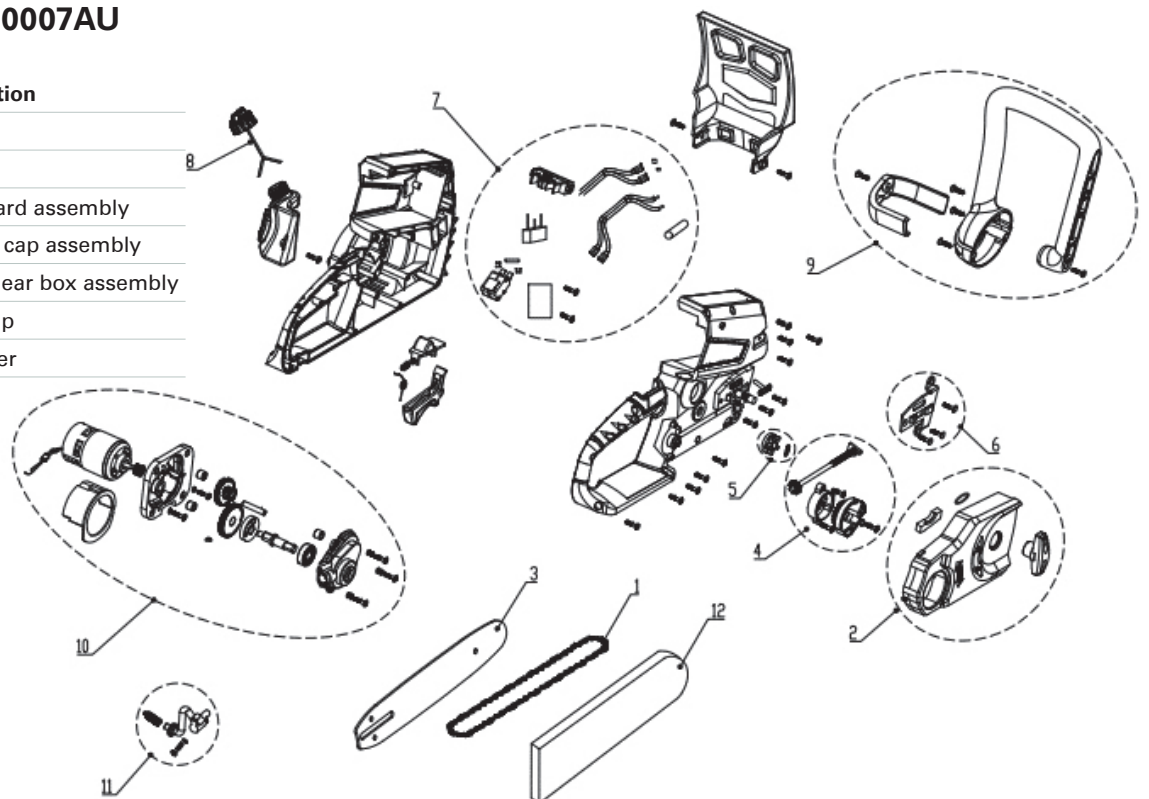

24V Chainsaw - 2000007AU

Item	Part No.	Description
1	JMGW006	Chain
3	JMGW007	Bar
7	JMGW008	PCB board assembly
8	JMGW009	Oil tank cap assembly
10	JMGW010	Motor gear box assembly
11	JMGW181	Oil pump
12	JMGW011	Bar cover