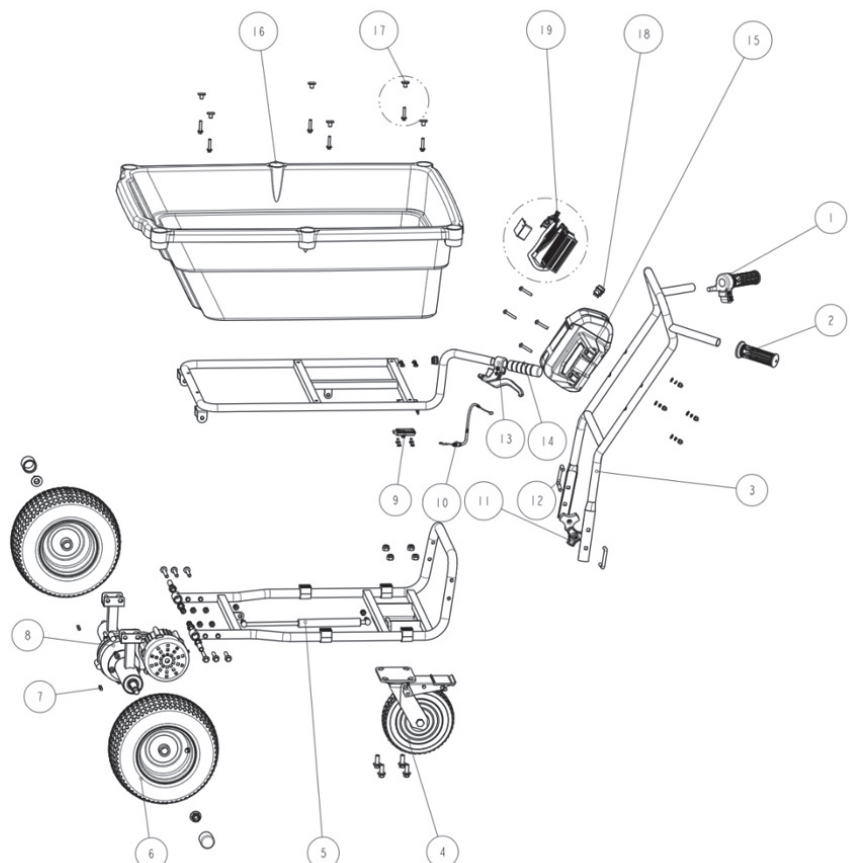

40V Garden Cart - 7400007AU

Item	Part No.	Description
1	JMGW206	Handle assembly
2	JMGW207	Over mold
3	JMGW208	Upper handle
4	JMGW209	Caster wheel
5	JMGW210	Buffer
6	JMGW211	Pneumatic wheel, 12x5.00-6
7	JMGW212	Key
8	JMGW213	Gear motor assembly
8	JMGW214	Lock catch
10	JMGW215	Zipper
11	JMGW216	Knob
12	JMGW217	U-shape fastener
13	JMGW218	Brake handle
14	JMGW219	Over mold
15	JMGW220	Battery cavity
16	JMGW221	Bucket
17	JMGW222	Type bolt and nut assembly
18	JMGW223	Electric door lock switch assembly
19	JMGW224	Electric trolley control board