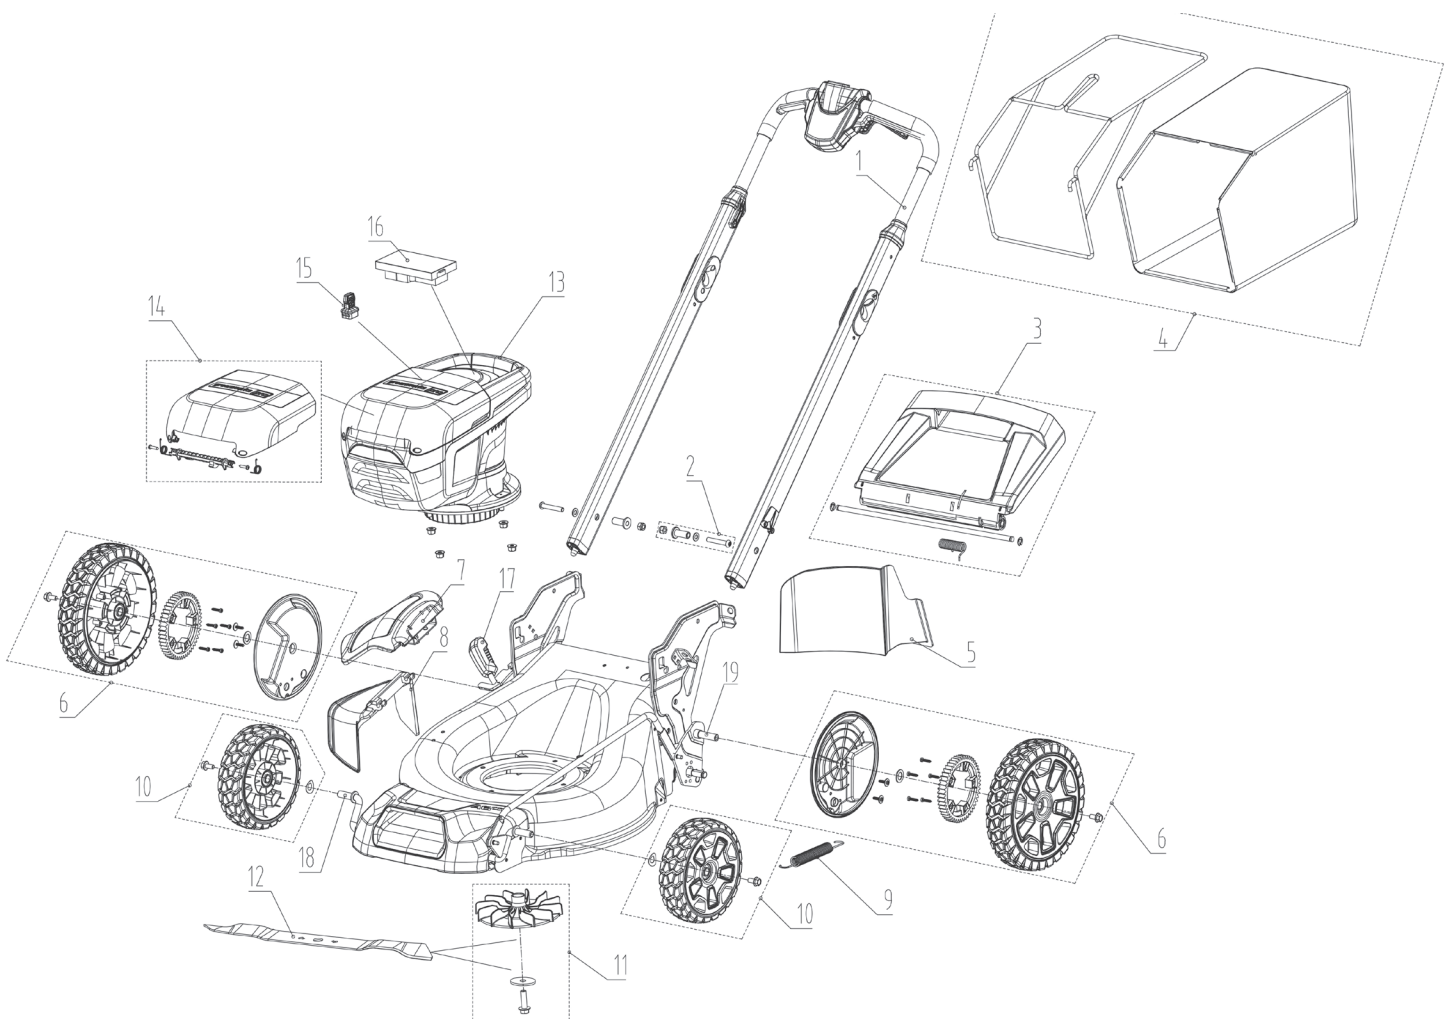

60V 51cm Self-Propelled Lawnmower - 2515207AU

Item	Part No.	Description
1	JMGW107	Push handle assembly
2	JMGW108	Push handle bolt assembly
3	JMGW109	Rear flap assembly
4	JMGW110	Grass bag assembly
5	JMGW111	Mulching plug
6	JMGW112	Rear wheel assembly
7	JMGW113	Side discharge cover assembly
8	JMGW114	Side discharge chute
9	JMGW115	Height adjustment extension spring
10	JMGW116	Front wheel assembly
11	JMGW117	Blade fan assembly
12	JMGW118	Bar blade
13	JMGW119	Power head assembly

Item	Part No.	Description
14	JMGW120	Battery pack flap assembly
15	JMGW121	Key assembly
16	JMGW308	PCB assembly
17	JMGW304	Height adjuster
18	JMGW302	Front axle
19	JMGW303	Rear axle
20	JMGW1167	Drive transmission
	JMGW122	Headlight PCB assembly