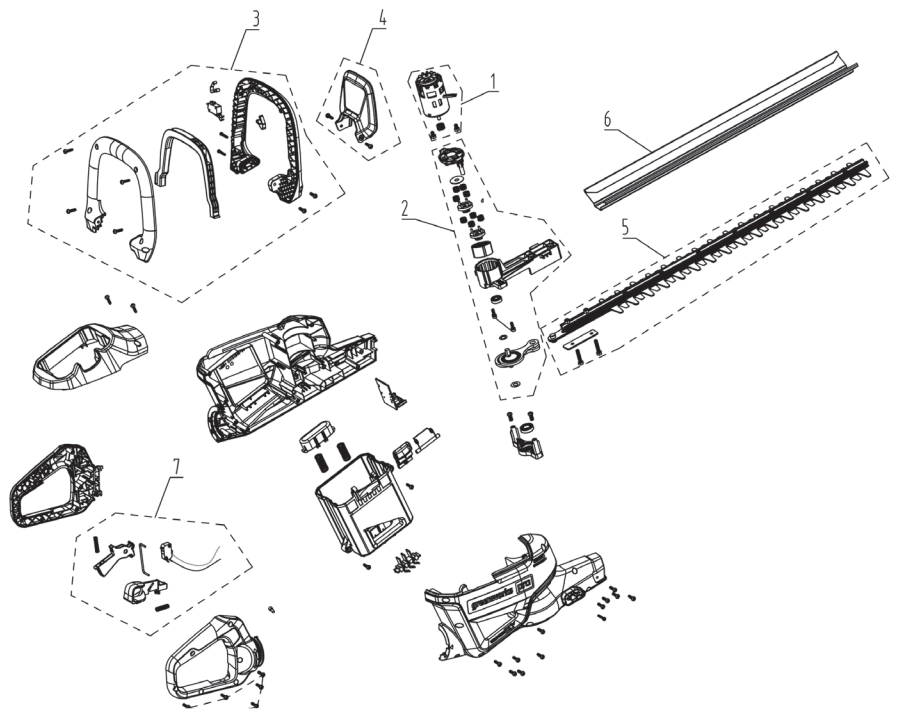

60V Hedge Trimmer - 2205807AUVT

Item	Part No.	Description
1	JMGW246	Motor assembly
2	JMGW247	Gear box assembly
3	JMGW248	Auxiliary handle assembly
4	JMGW249	Guard assembly
5	JMGW188	Replacement blades
6	JMGW250	Blade sleeve assembly
7	JMGW251	Trigger assembly (on handle)