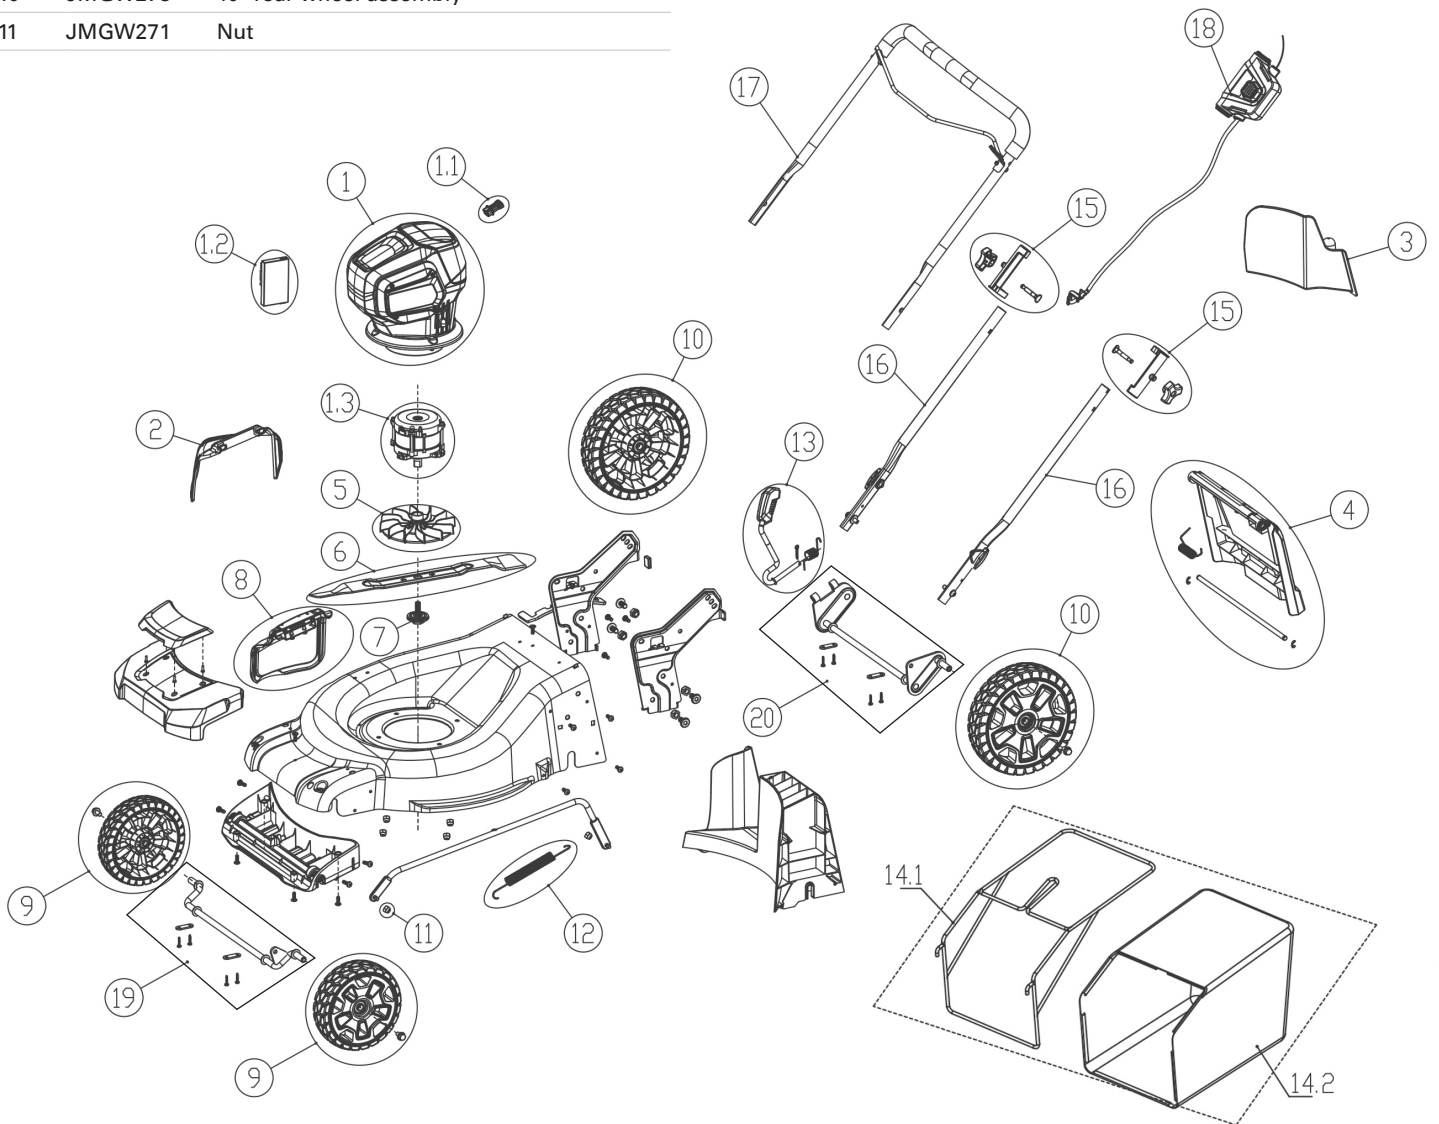

60V 46cm Push Lawnmower - 2514507AU

Item	Part No.	Description
1.1	JMGW278	Key assembly
2	JMGW051	Side discharge chute
3	JMGW281	Mulching plug
4	JMGW270	Rear flap assembly kit
5	JMGW282	Blade fan assembly
6	JMGW187	Bar blade
7	JMGW279	Blade bolt assembly
8	JMGW268	Side discharge cover assembly
9	JMGW283	8" front wheel assembly
10	JMGW273	10" rear wheel assembly
11	JMGW271	Nut

Item	Part No.	Description
12	JMGW272	Height adjustment tension spring
13	JMGW269	Height adjustment lever assembly
14.1	JMGW264	Grass catcher bag frame
14.2	JMGW265	Grass catcher bag
15	JMGW276	Push handle knob assembly
17	JMGW266	Upper handle kit
18	JMGW267	Power box assembly
19	JMGW274	Front Axle
20	JMGW275	Rear Axle