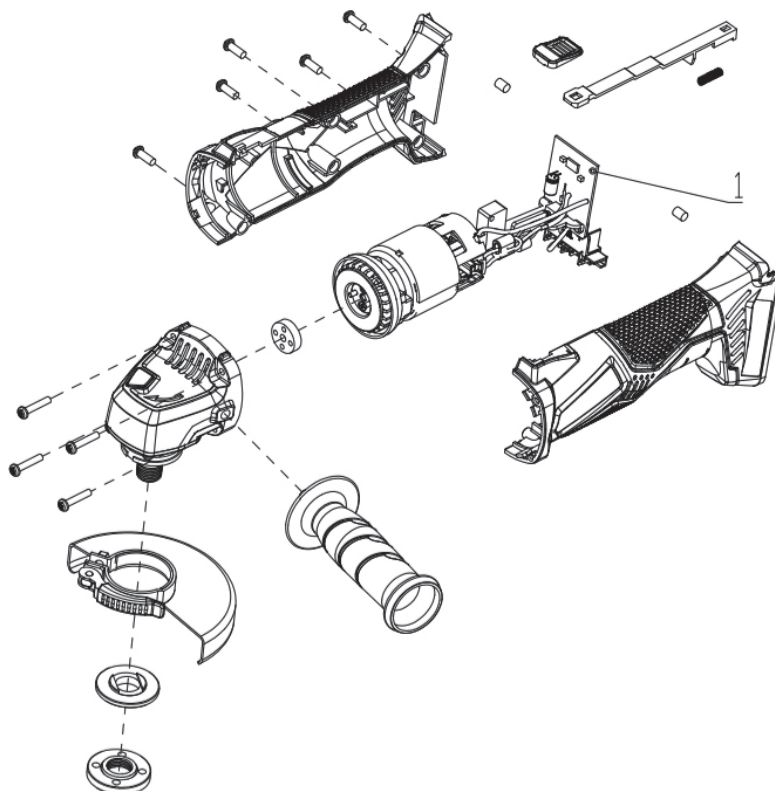

24V 4.5" Angle Grinder - 3200007AU

Item	Part No.	Description
1	JMGW088	PCBA & motor assembly