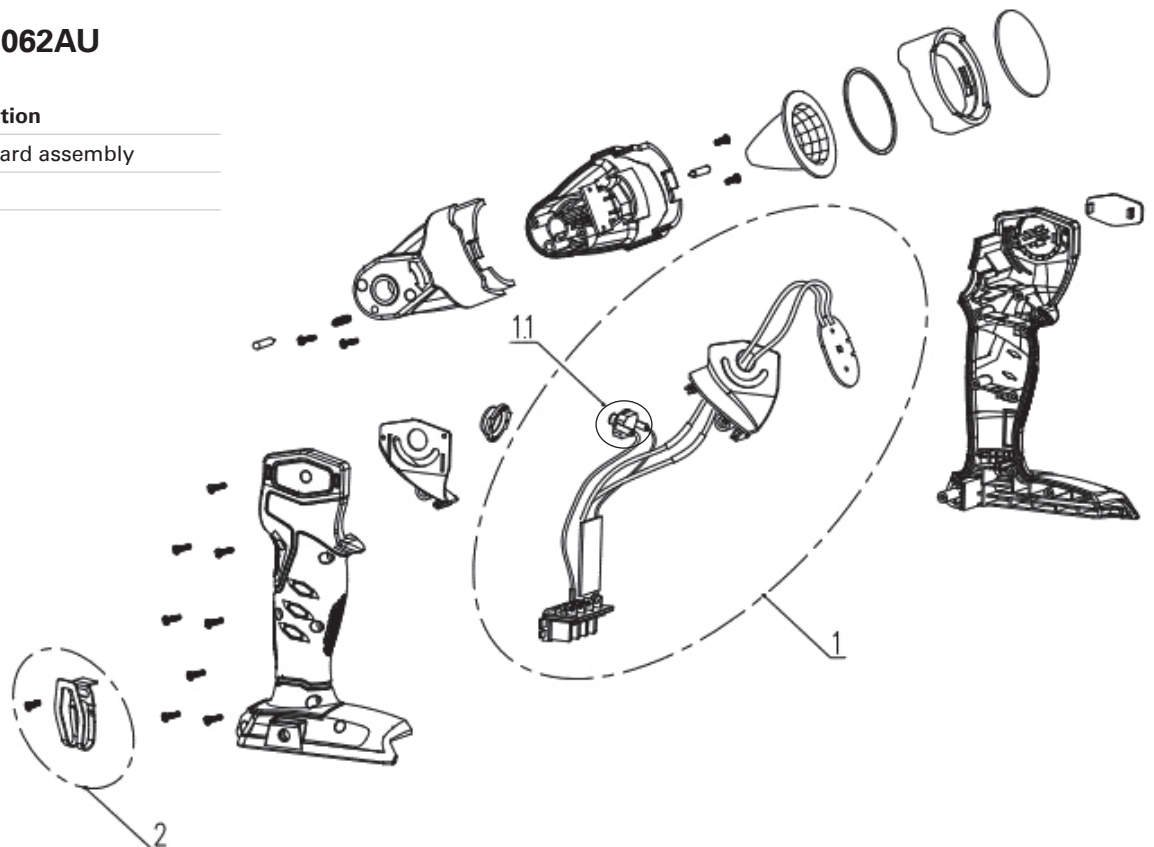

24V Work Light - 35062AU

Item	Part No.	Description
1	JMGW079	PCB board assembly
1.1	JMGW080	Switch