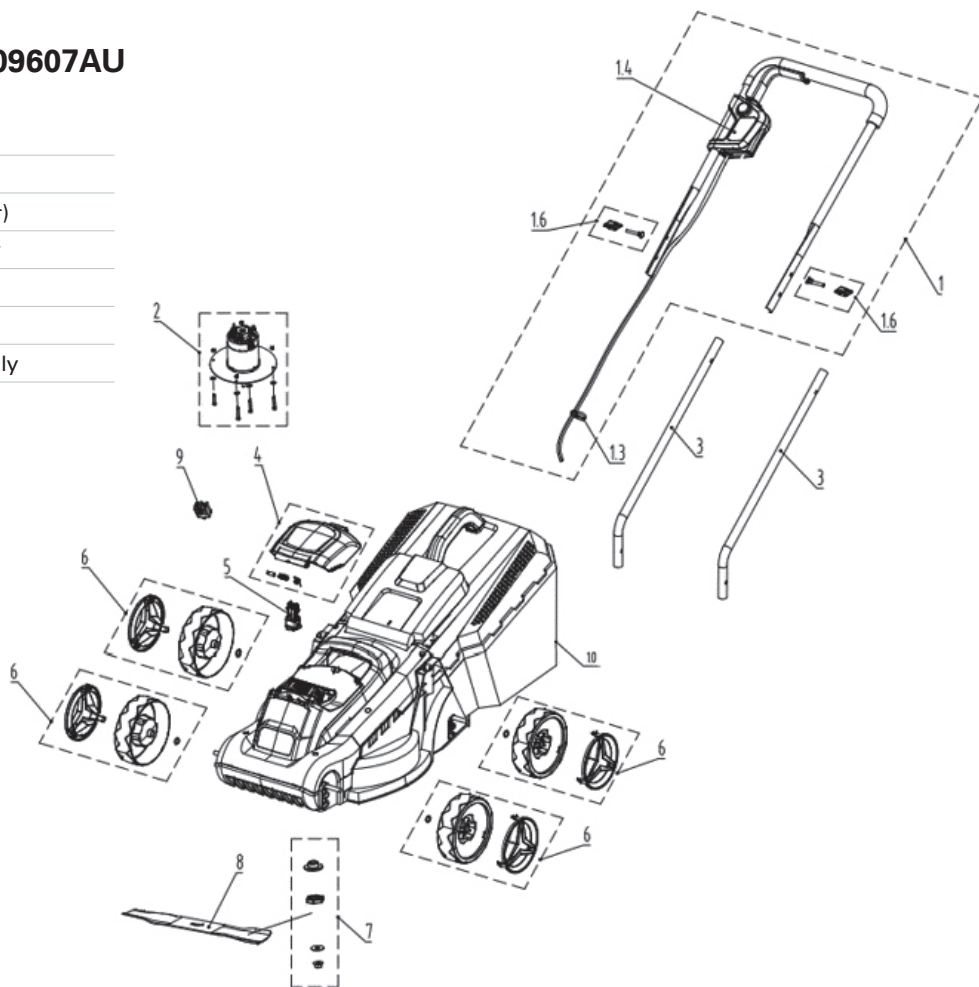

24V 32cm Lawnmower - 2509607AU

Item	Part No.	Description
5	JMGW017	Key assembly
6	JMGW014	Wheels (front & rear)
7	JMGW019	Blade bolt assembly
8	JMGW016	Bar blade
9	JMGW020	PCBA
10	JMGW015	Catcher bag assembly