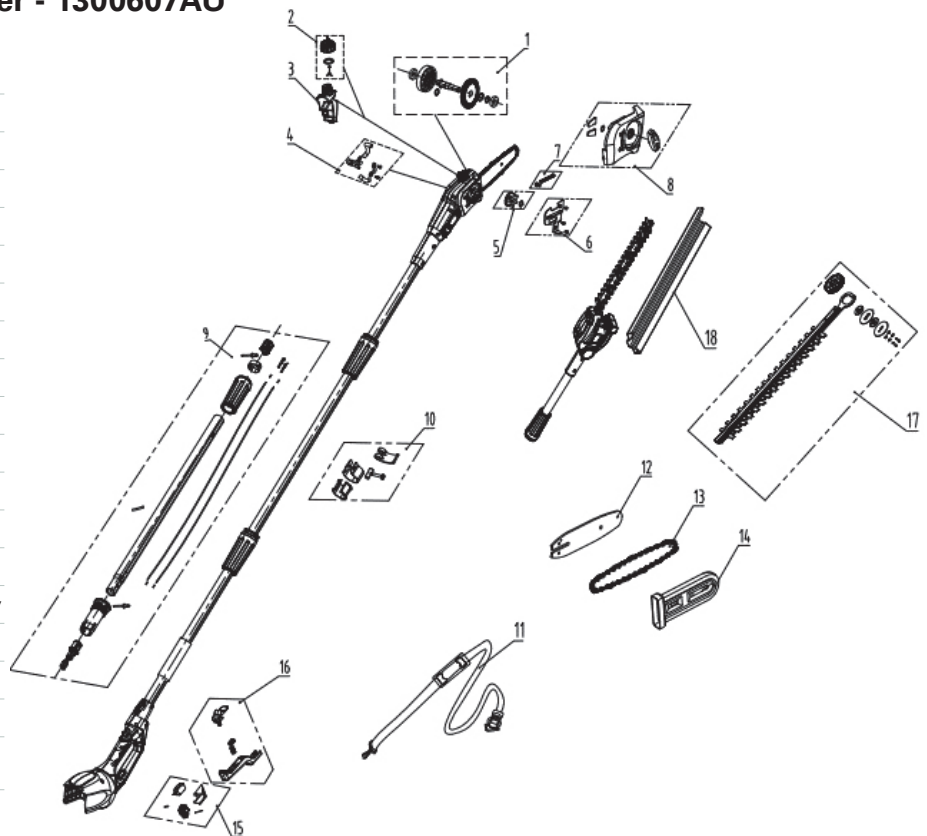

40V 2-in-1 Pole Saw/Hedge Trimmer - 1300607AU

Item	Part No.	Description
1	JMGW066	Sprocket assembly
2	JMGW065	Oil tank cap assembly
3	JMGW064	Oil tank
4	JMGW225	Oil pump assembly
5	JMGW229	Sprocket assembly
6	JMGW228	Support plate assembly
7	JMGW226	Tensioning assembly
8	JMGW067	Sprocket cover assembly
9	JMGW068	Middle pipe assembly
11	JMGW069	Shoulder strap
12	JMGW070	Bar
13	JMGW071	Chain
14	JMGW072	Bar cover
15	JMGW073	PCBA & micro switch assembly
16	JMGW074	Push button assembly
17	JMGW075	Blade assembly
18	JMGW076	Blade sleeve
	JMGW105	Pole saw attachment (complete)
	JMGW106	Hedger attachment (complete)