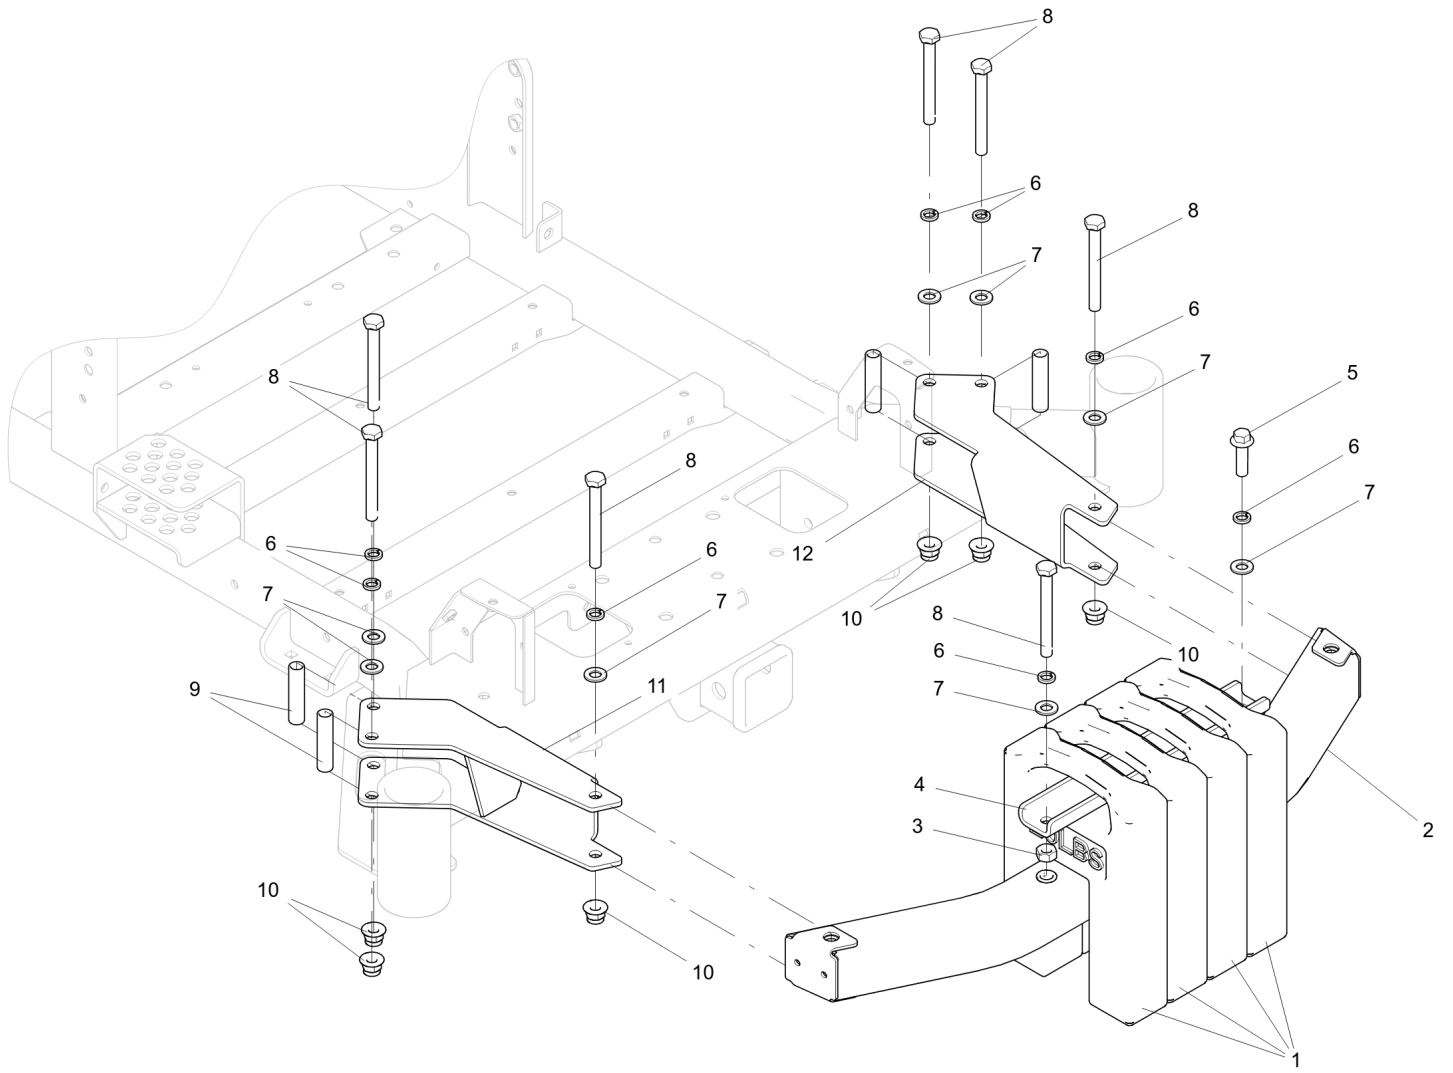

Ref	Part #	Description	Context	Qty
1	R0213951-00	Label, greenworks, 483.2x131.1		1
2	R0213952-00	Label, SN, Made in CN		1

Ref	Part #	Description	Context	Qty
1	R0208675-00	Balancing Weight		4
2	R0213856-00	Bracket, Balancing Weight		1
3	R0200539-00	Nut, M10		1
4	R0208673-00	Retaining Plate		1
5	R0200531-00	Bolt, Flange M10x35		1
6	R0200499-00	Spring Washer, Φ 10.2		8
7	R0200502-00	Plain Washer, Φ 10.5		8
8	R0208687-00	Full Thread Bolt, Hex M10x90		7
9	R0213857-00	Casing, Φ 10.8x59.5		4
10	R0200521-00	Locking Flange Nut, M10		6
11	R0213855-00	Right Bracket Weldment		1
12	R0213854-00	Left Bracket Weldment		1

Zoom: 32%

Ref	Part #	Description	Context	Qty
1	RA32204688	Hexagon Bolts With Flange,M8*50		4
2	R0200496-00	Locking Flange Nut, M8		4
3	R0213845-00	Bracket, Lower Zoom: 32%		1
4	R0201530-00	Pipe Plug		12
5	R0213836-00	Bracket, Upper		1
6	R0203370-00	Grass Bag Assembly		3
7	R0203366-00	Rivet, Φ4×16		14
8	R0208554-00	Retaining Plate		1
9	R0203364-00	Rubber Ring		1
10	R0201308-00	Connecting Rod		2
11	R0200521-00	Locking Flange Nut, M10		2
12	R0203367-00	Flat Washer, Φ4.3		8
13	R0213834-00	Net Plate, Grass Bag		1
14	R0202300-00	Carriage Bolt, M6x16		4
15	RA32206688	Acorn Nuts, M6		4
16	R0213838-00	Washer, Φ6.5		4
17	R0205338-00	Screw, Torx T30 M6X16		2
18	R0203379-00	Safety Lock		2
19	R0203376-00	Tight Nut, M6		2
20	R0213837-00	Handle		1
21	R0213835-00	Cover, Grass Bag		1