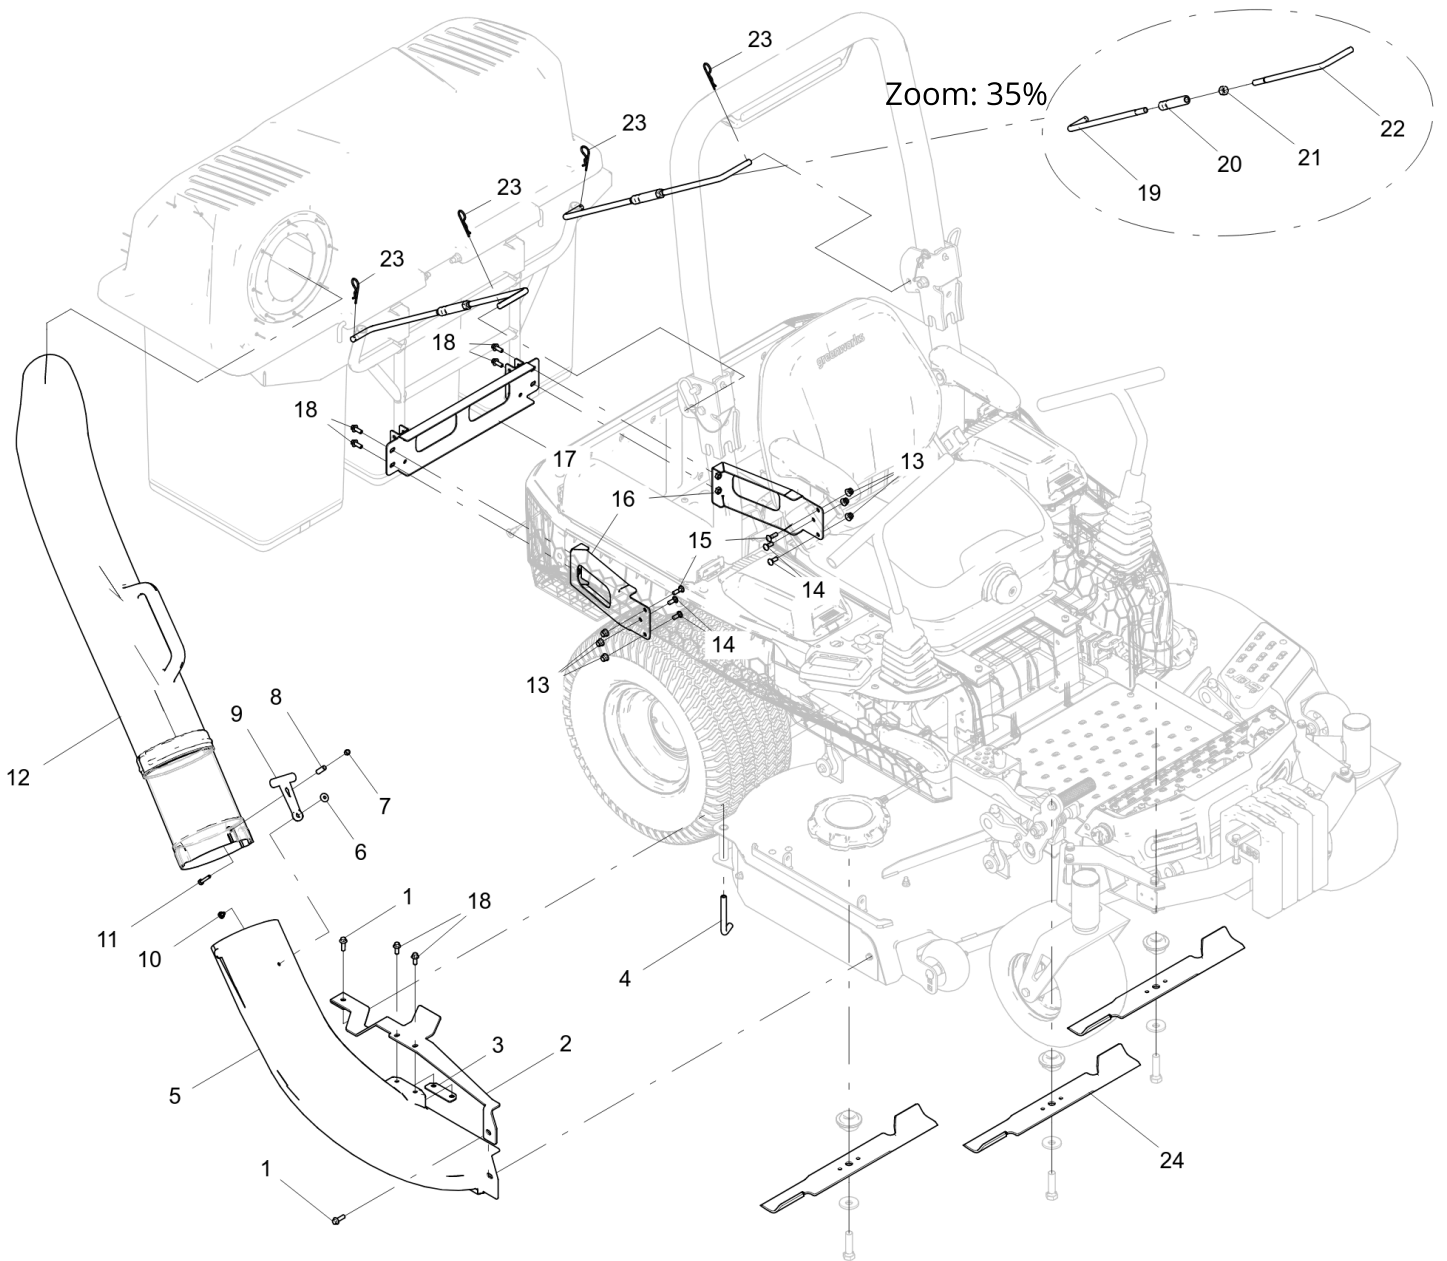

Ref	Part #	Description	Context	Qty
1	R0213951-00	Label, greenworks, 483.2x131.1		1
2	R0213952-00	Label, SN, Made in CN		1

Ref	Part #	Description	Context	Qty
1	R0208675-00	Balancing Weight		4
2	R0213856-00	Bracket, Balancing Weight		1
3	R0200539-00	Nut, M10		1
4	R0208673-00	Retaining Plate		1
5	R0200531-00	Bolt, Flange M10x35		1
6	R0200499-00	Spring Washer, Φ 10.2		8
7	R0200502-00	Plain Washer, Φ 10.5		8
8	R0208687-00	Full Thread Bolt, Hex M10x90		7
9	R0213857-00	Casing, Φ 10.8x59.5		4
10	R0200521-00	Locking Flange Nut, M10		6
11	R0213855-00	Right Bracket Weldment		1
12	R0213854-00	Left Bracket Weldment		1

Zoom: 32%

Ref	Part #	Description	Context	Qty
1	RA32204688	Hexagon Bolts With Flange,M8*50		4
2	R0200496-00	Locking Flange Nut, M8		4
3	R0213845-00	Bracket, Lower Zoom: 32%		1
4	R0201530-00	Pipe Plug		12
5	R0213836-00	Bracket, Upper		1
6	R0203370-00	Grass Bag Assembly		3
7	R0203366-00	Rivet, Φ4×16		14
8	R0208554-00	Retaining Plate		1
9	R0203364-00	Rubber Ring		1
10	R0201308-00	Connecting Rod		2
11	R0200521-00	Locking Flange Nut, M10		2
12	R0203367-00	Flat Washer, Φ4.3		8
13	R0213834-00	Net Plate, Grass Bag		1
14	R0202300-00	Carriage Bolt, M6x16		4
15	RA32206688	Acorn Nuts, M6		4
16	R0213838-00	Washer, Φ6.5		4
17	R0205338-00	Screw, Torx T30 M6X16		2
18	R0203379-00	Safety Lock		2
19	R0203376-00	Tight Nut, M6		2
20	R0213837-00	Handle		1
21	R0213835-00	Cover, Grass Bag		1