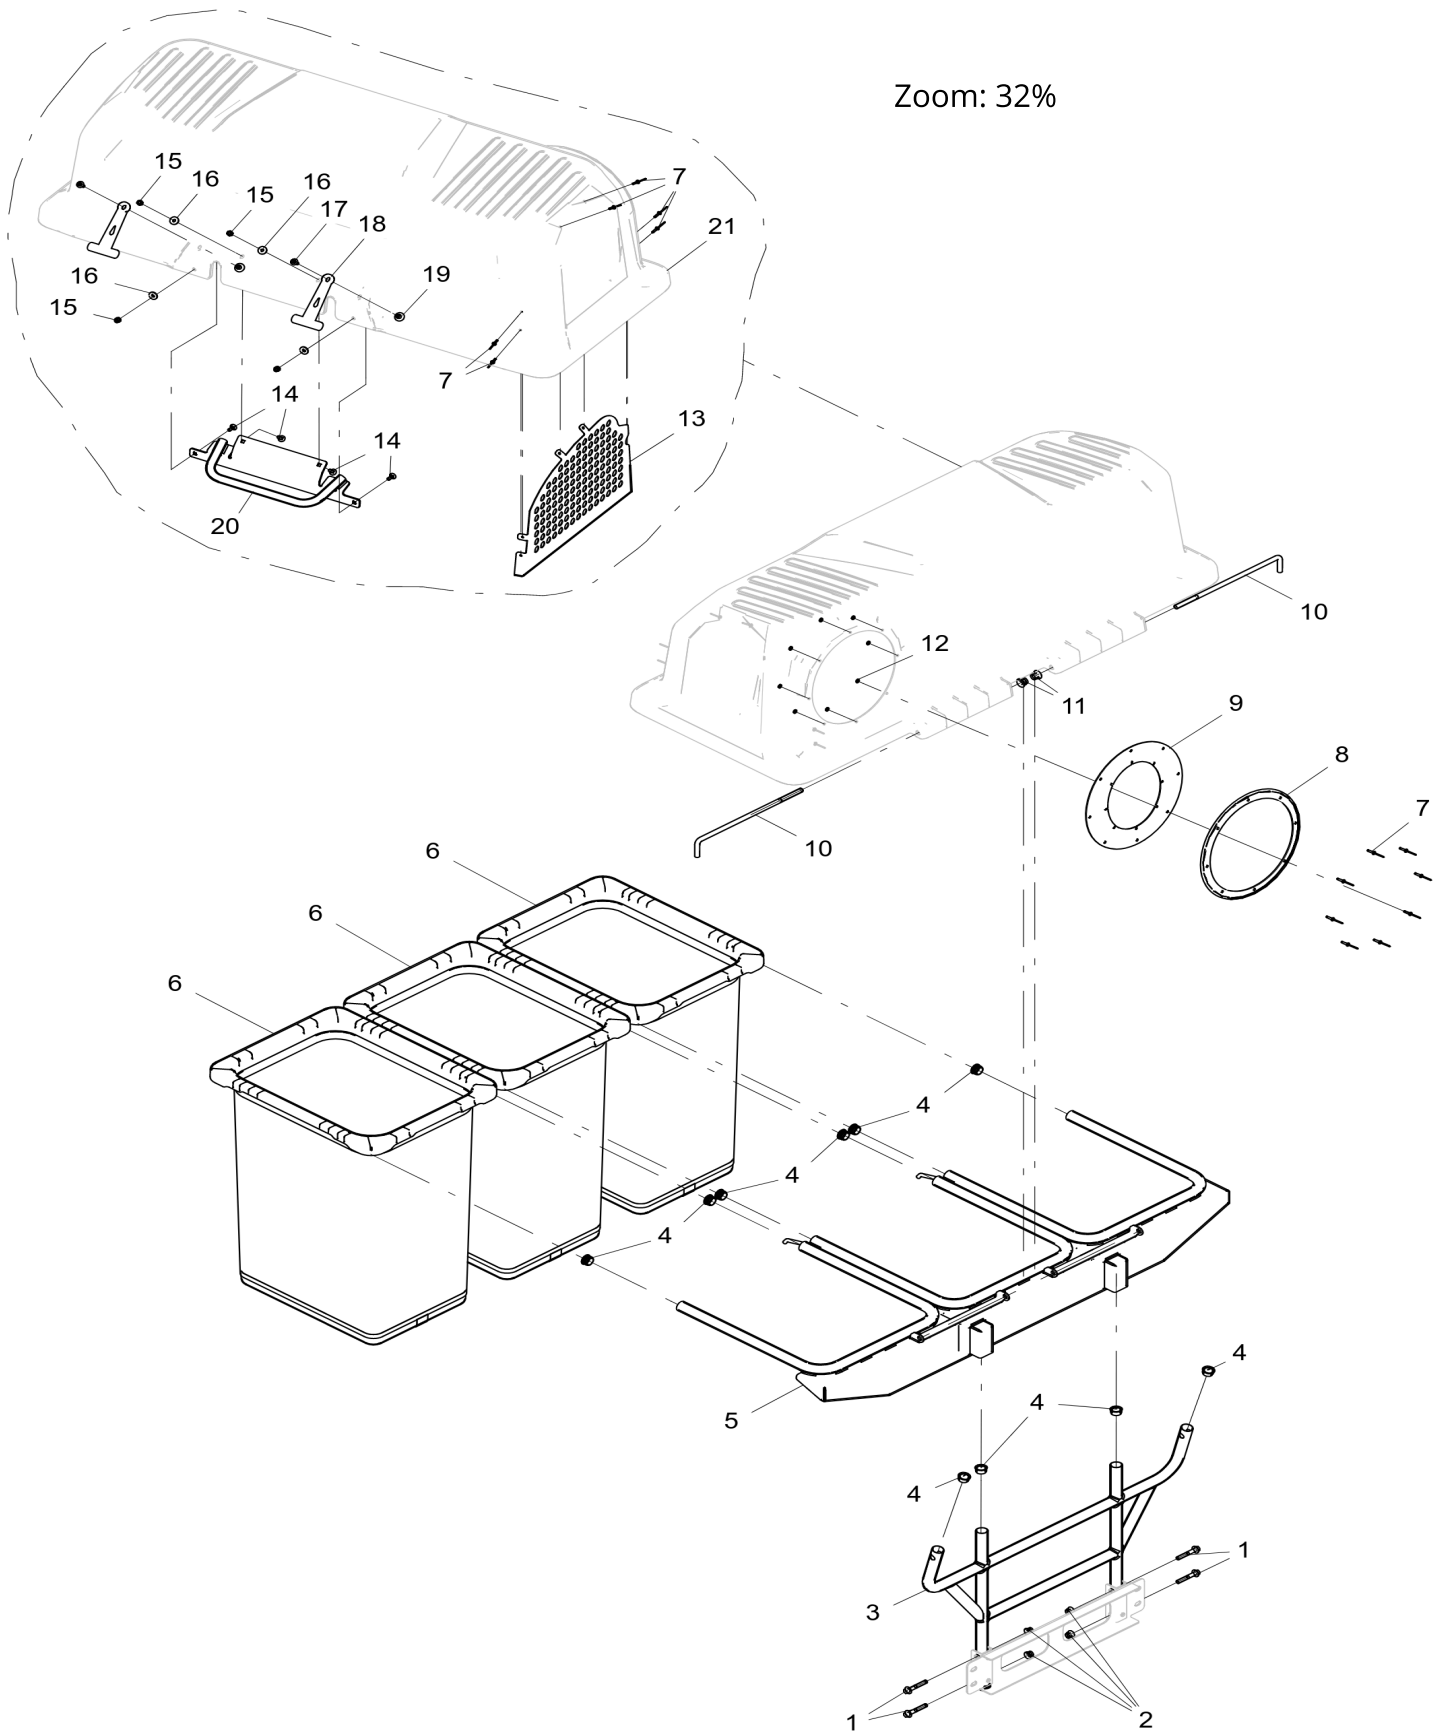

Ref	Part #	Description	Context	Qty
1	R0213951-00	Label, greenworks, 483.2x131.1		1
2	R0213952-00	Label, SN, Made in CN		1

Ref	Part #	Description	Context	Qty
1	R0208675-00	Balancing Weight		4
2	R0213856-00	Bracket, Balancing Weight		1
3	R0200539-00	Nut, M10		1
4	R0208673-00	Retaining Plate		1
5	R0200531-00	Bolt, Flange M10x35		1
6	R0200499-00	Spring Washer, Φ 10.2		8
7	R0200502-00	Plain Washer, Φ 10.5		8
8	R0208687-00	Full Thread Bolt, Hex M10x90		7
9	R0213857-00	Casing, Φ 10.8x59.5		4
10	R0200521-00	Locking Flange Nut, M10		6
11	R0213855-00	Right Bracket Weldment		1
12	R0213854-00	Left Bracket Weldment		1

Zoom: 32%

Ref	Part #	Description	Context	Qty
1	RA32204688	Hexagon Bolts With Flange,M8*50		4
2	R0200496-00	Locking Flange Nut, M8		4
3	R0213845-00	Bracket, Lower Zoom: 32%		1
4	R0201530-00	Pipe Plug		12
5	R0213836-00	Bracket, Upper		1
6	R0203370-00	Grass Bag Assembly		3
7	R0203366-00	Rivet, Φ4×16		14
8	R0208554-00	Retaining Plate		1
9	R0203364-00	Rubber Ring		1
10	R0201308-00	Connecting Rod		2
11	R0200521-00	Locking Flange Nut, M10		2
12	R0203367-00	Flat Washer, Φ4.3		8
13	R0213834-00	Net Plate, Grass Bag		1
14	R0202300-00	Carriage Bolt, M6x16		4
15	RA32206688	Acorn Nuts, M6		4
16	R0213838-00	Washer, Φ6.5		4
17	R0205338-00	Screw, Torx T30 M6X16		2
18	R0203379-00	Safety Lock		2
19	R0203376-00	Tight Nut, M6		2
20	R0213837-00	Handle		1
21	R0213835-00	Cover, Grass Bag		1